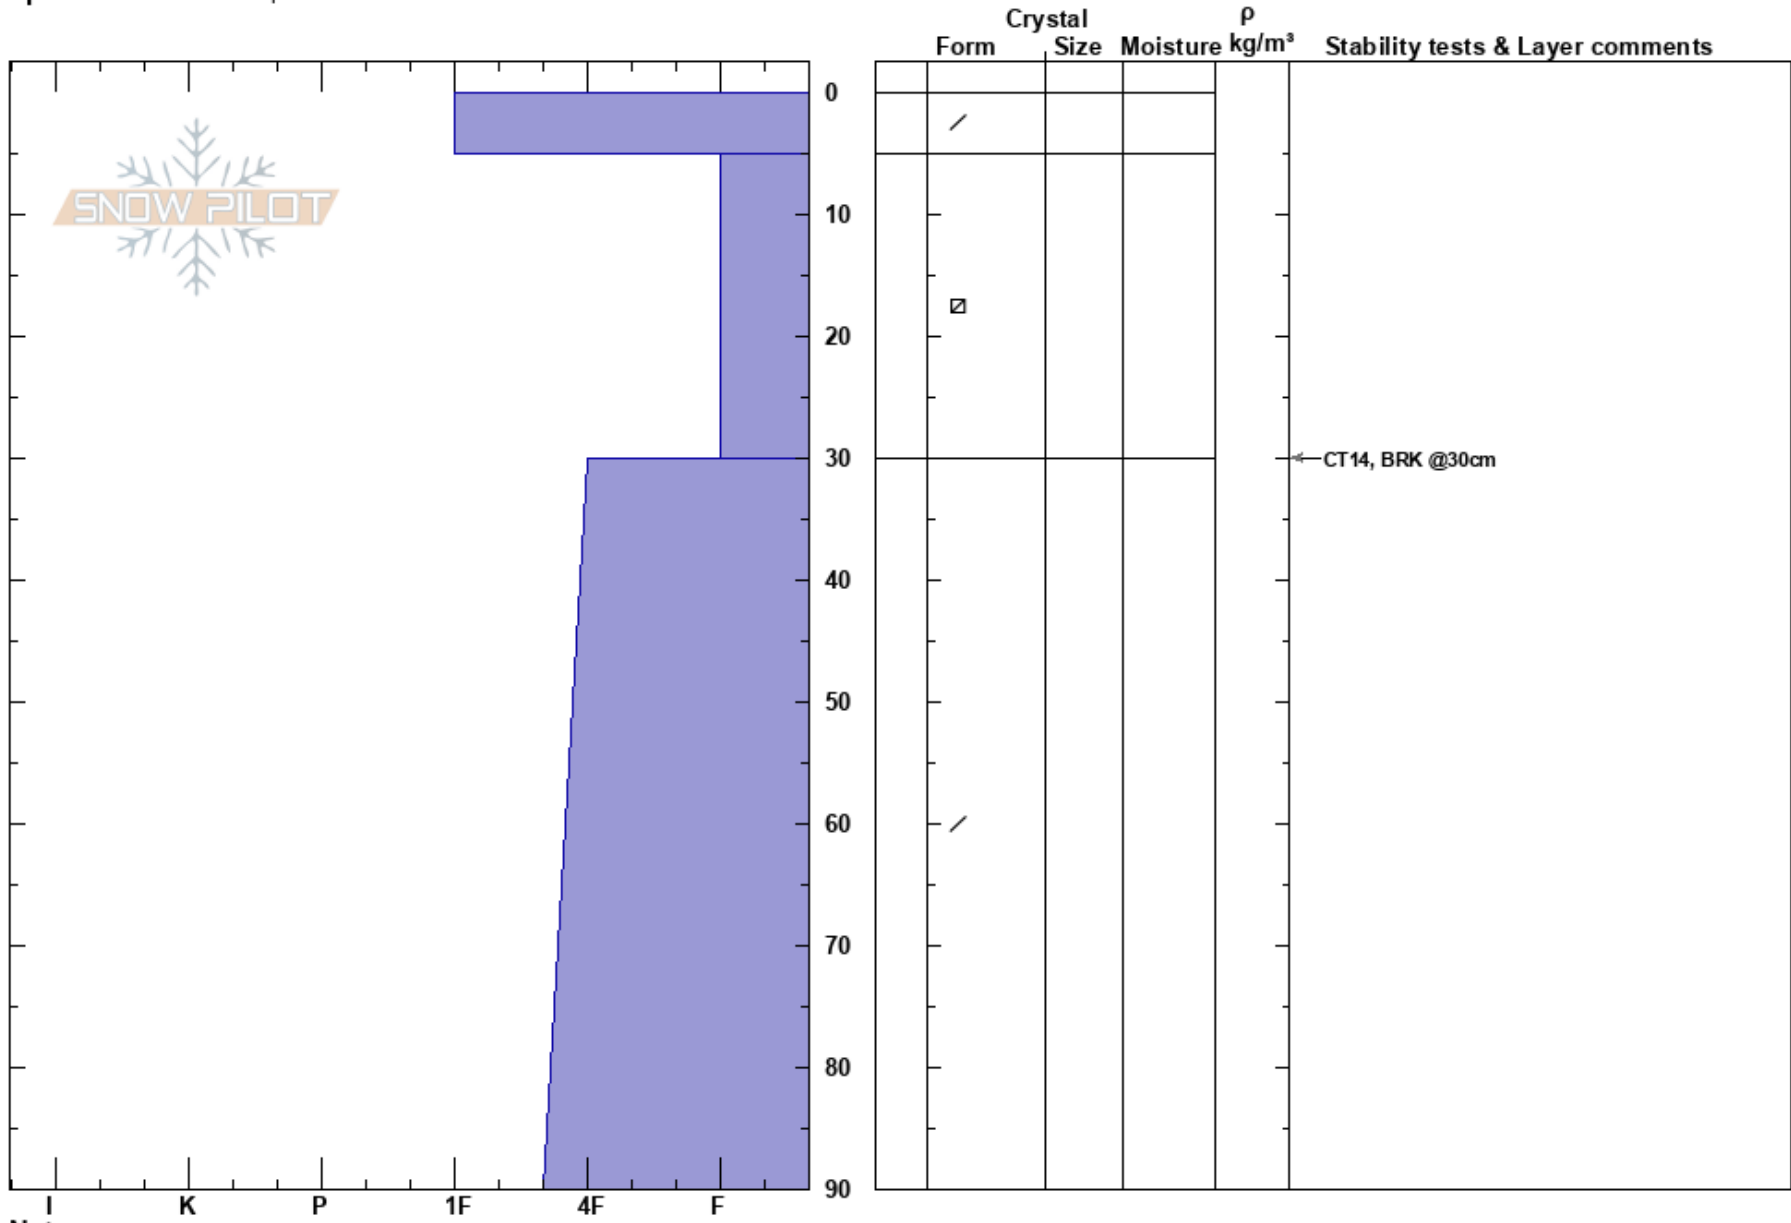

West Alice  
 Skeena  
 BC  
 Elevation: 5800 ft  
 Aspect: E  
 Specifics: We skied slope

Elliot James  
 06/02/2025 - 11:00  
 Co-ord:  
 Slope Angle:  
 Wind Loading:

Stability:  
 Air Temperature:  
 Sky Cover: CLR  
 Precipitation:  
 Wind: Calm

Layer Notes:

Notes: Run check, looking for Jan 20, Jan 28th interfaces