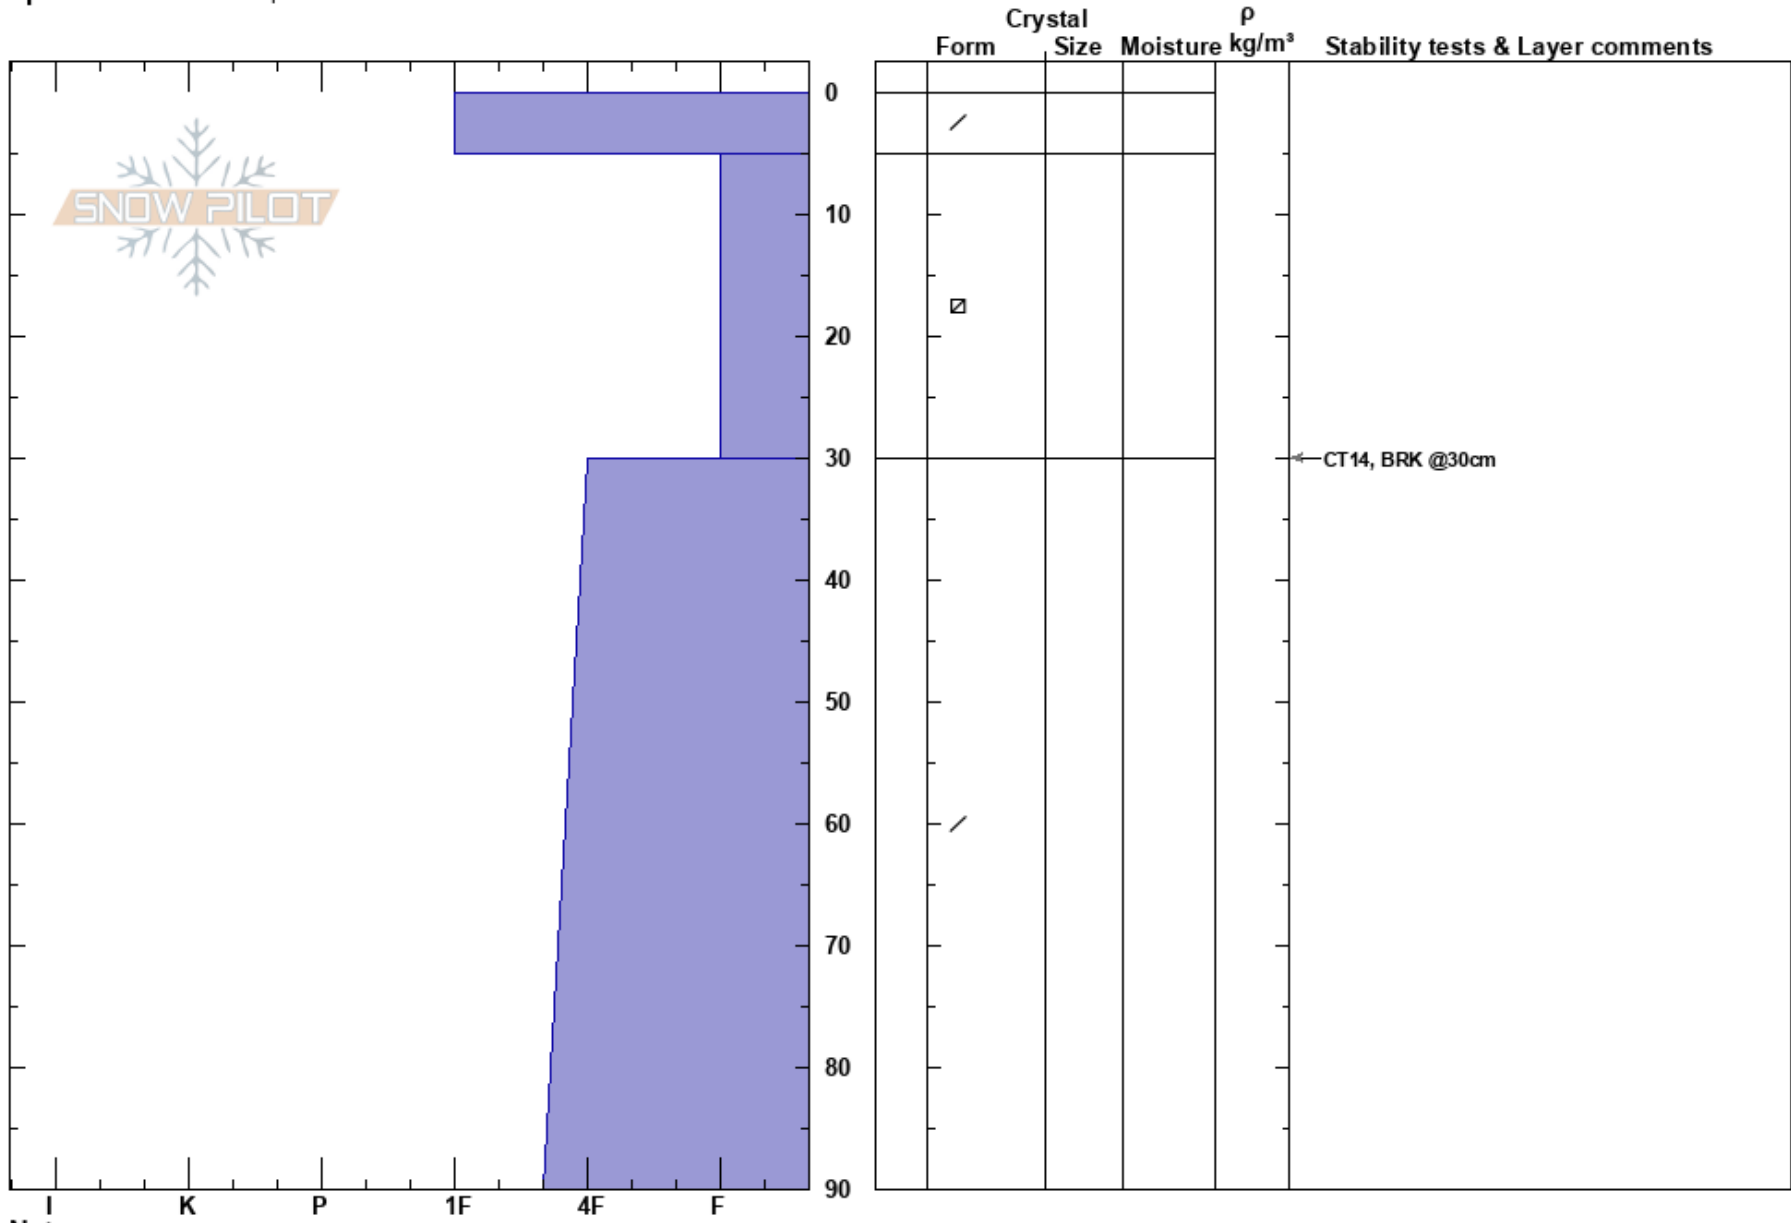

West Alice
 Skeena
 BC
Elevation: 5800 ft
Aspect: E
Specifics: We skied slope

Elliot James
 06/02/2025 - 11:00
Co-ord:
Slope Angle:
Wind Loading:

Stability:
Air Temperature:
Sky Cover: CLR
Precipitation:
Wind: Calm

Layer Notes:

Notes: Run check, looking for Jan 20, Jan 28th interfaces