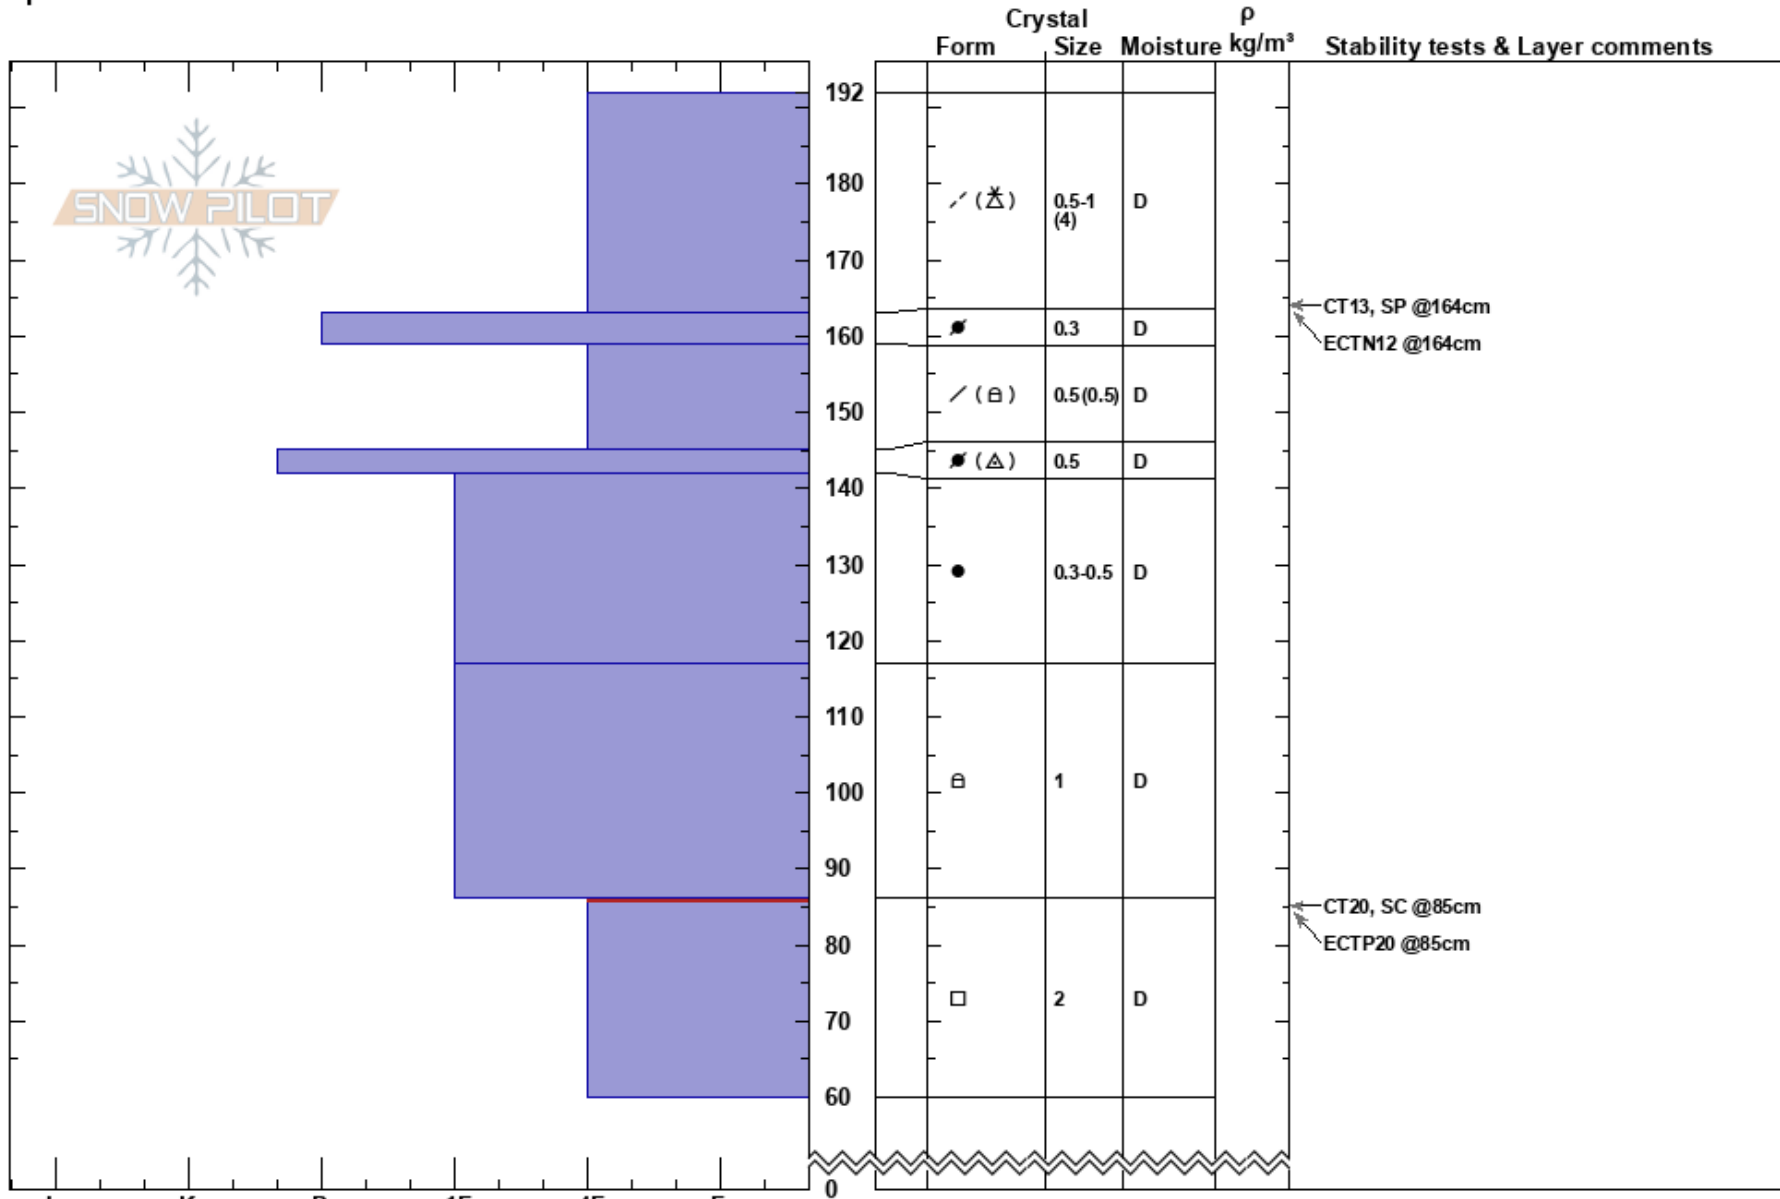

Mammoth Crest NTL
Eastern Sierra Nevada
CA

Clancy Nelson
02/05/2025 - 1:20pm
Co-ord: 37.58069N, -119.00316E
Slope Angle: 20°
Wind Loading: previous

Stability: **HS:192**
Air Temperature: -2°C **PF:35** 86-60cm:Problematic layer
Sky Cover: SCT **PS: 15**
Precipitation: NO
Wind: W Light Breeze

Elevation: 10200 ft
Aspect: N
Specifics:

Notes: