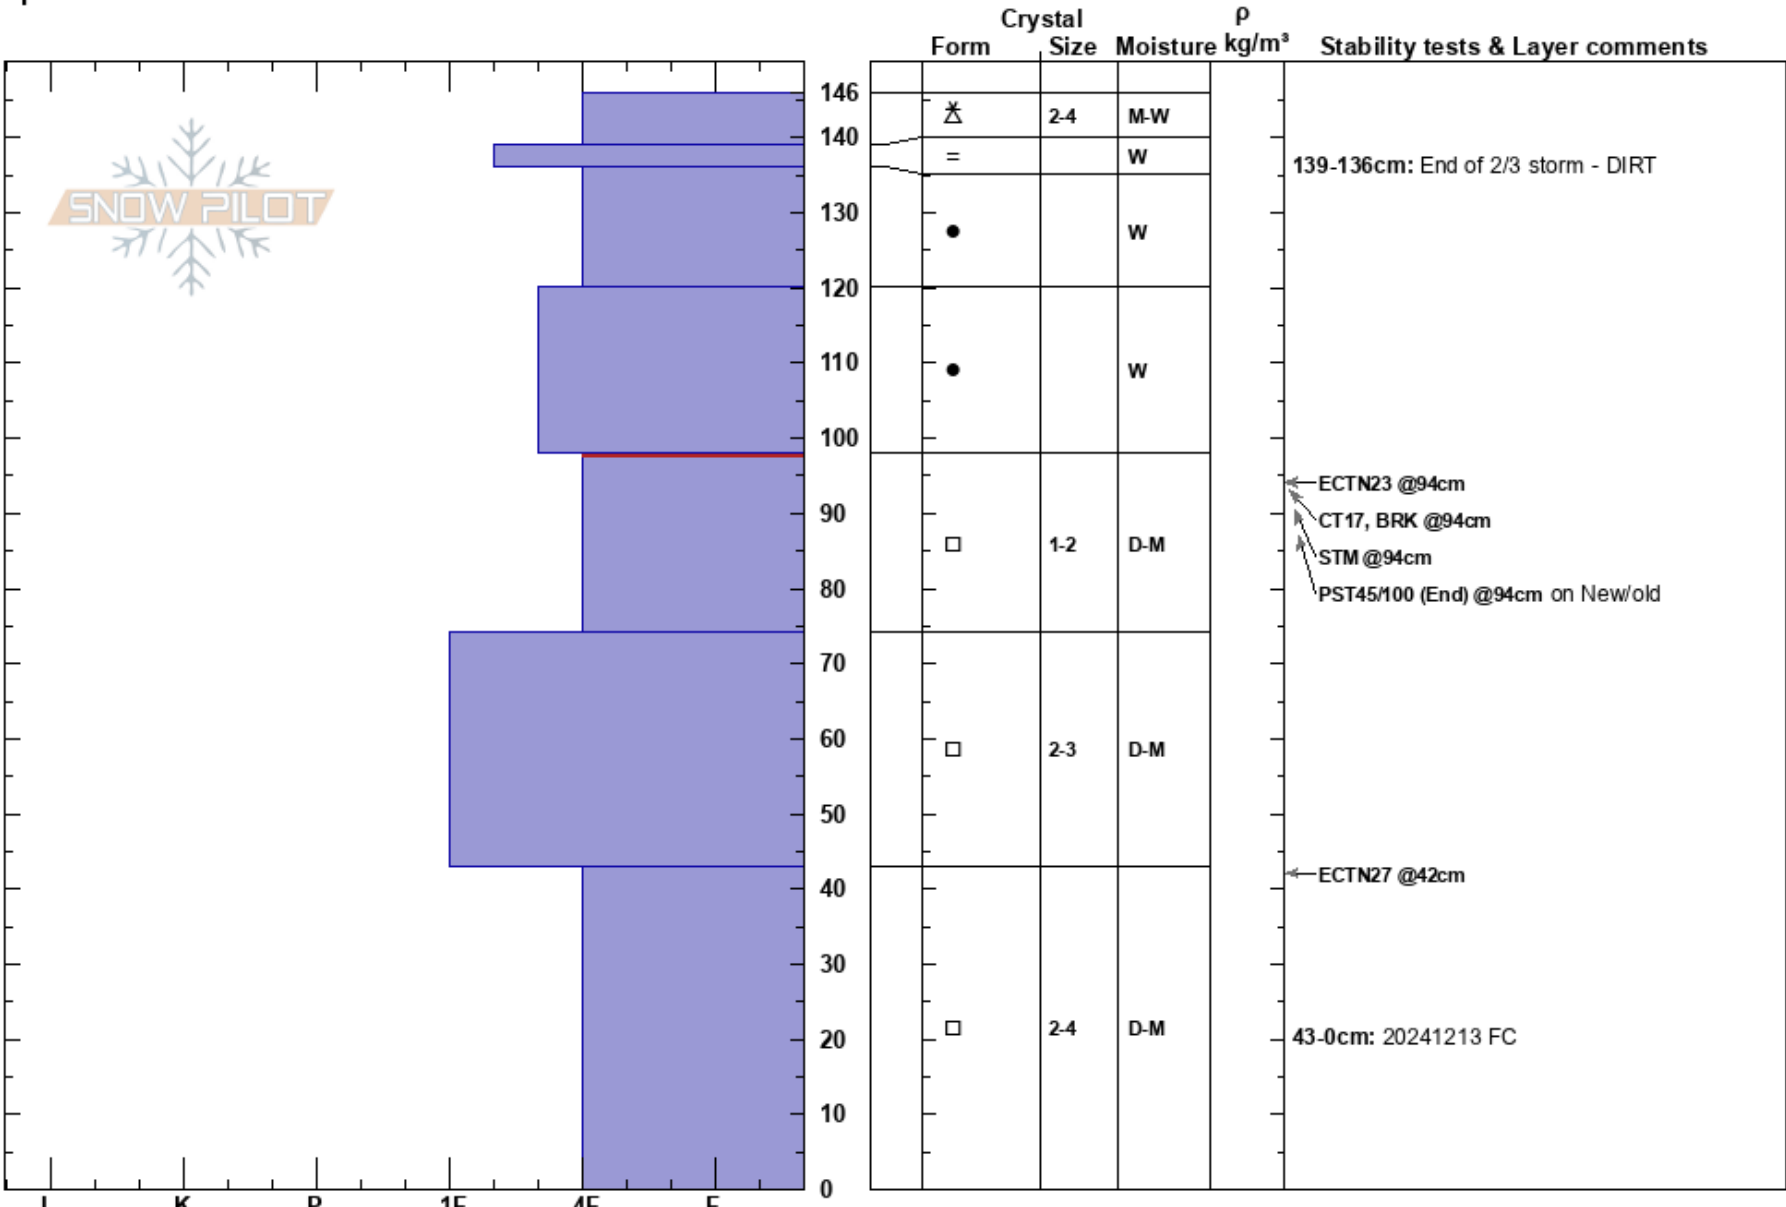

Willies World_FarLeft
 Bear River Range
 UT
 Elevation: 8250 ft
 Aspect: NE
 Specifics:

Noah Sievers
 02/05/2025 - 1:00pm
 Co-ord: 41.43666N, -111.70748W
 Slope Angle:
 Wind Loading:

Stability: Poor
 Air Temperature:
 Sky Cover: OVC
 Precipitation: S-1
 Wind: Calm

HS:146
 PF:85
 PS:30
 Layer Notes:
 139-136cm: End of 2/3 storm - DIRT
 98-74cm: New/old
 98-74cm: Problematic layer
 43-0cm: 20241213 FC

Notes: Open slope, well spaced trees, semi-exposed to recent mid-elevation winds.