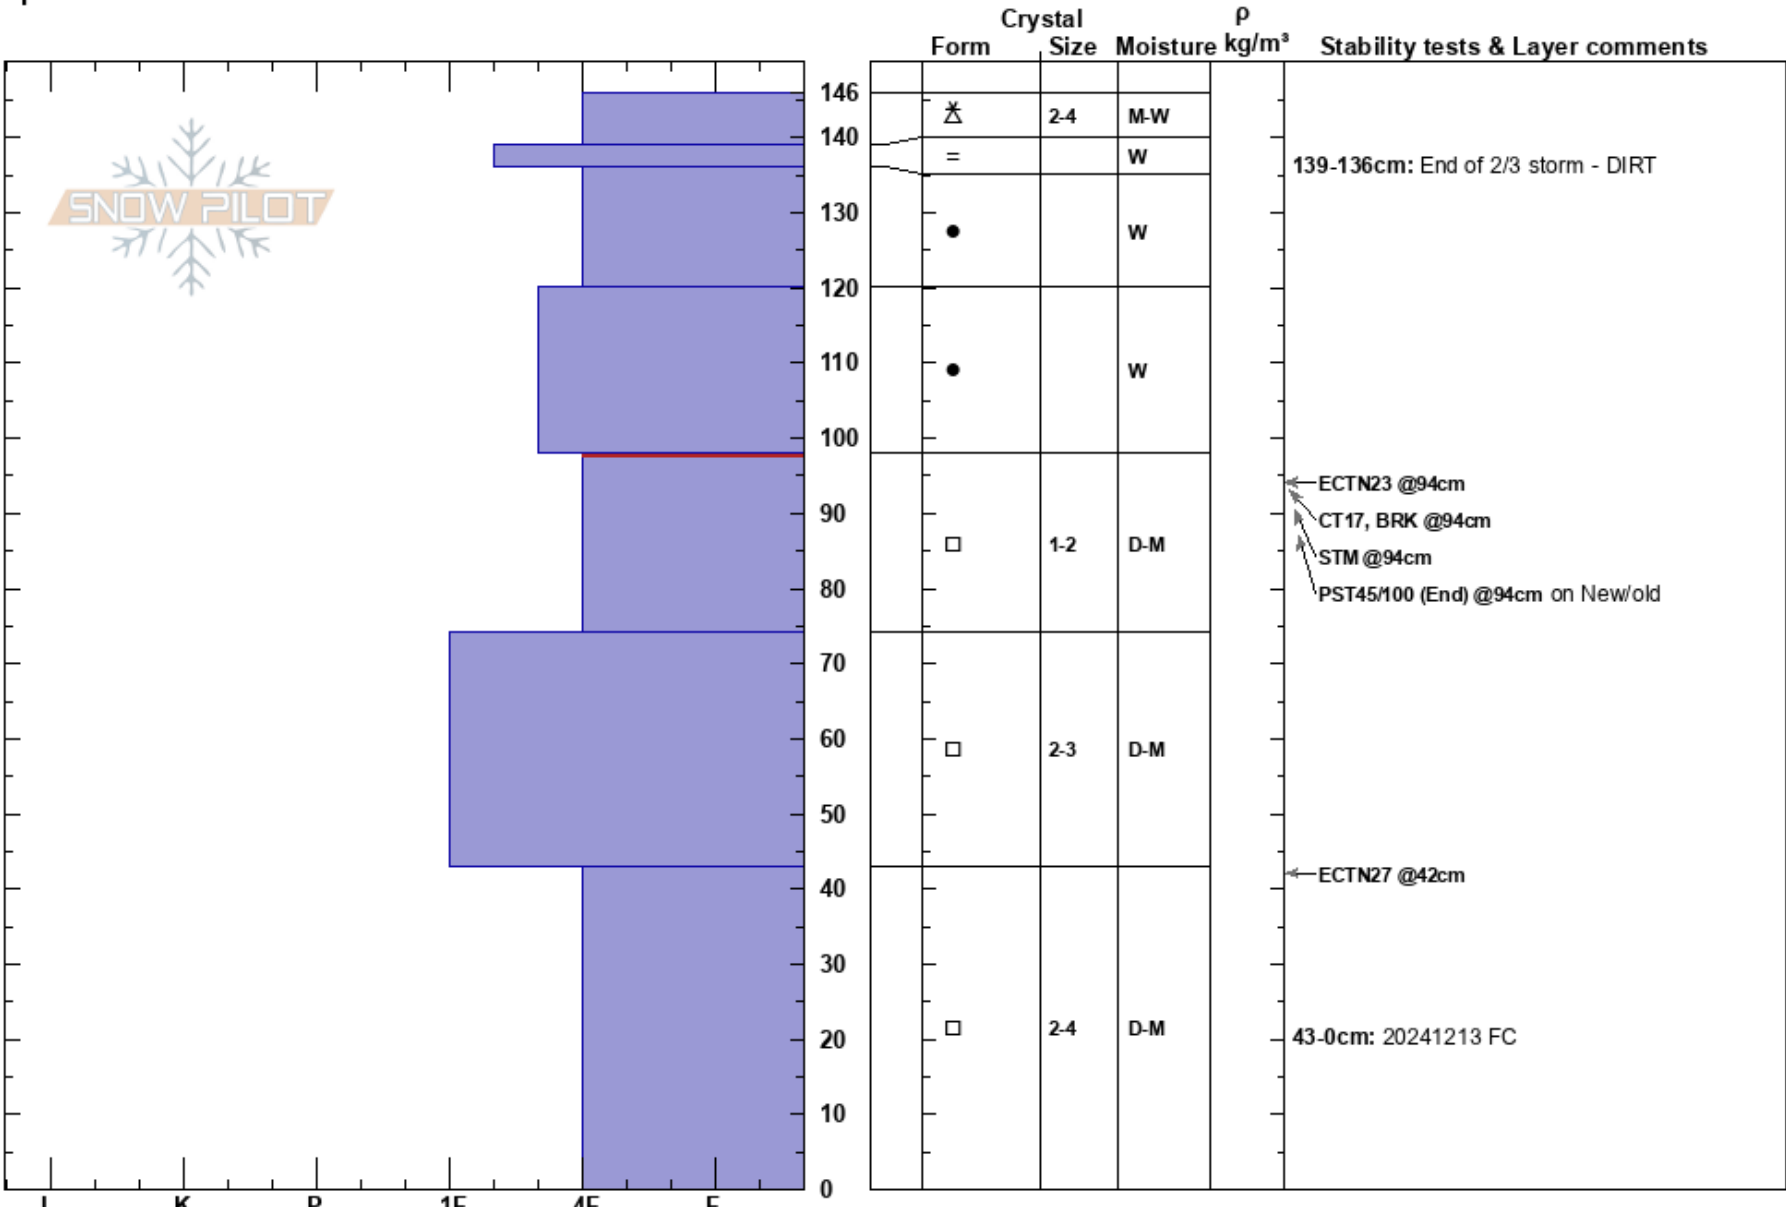

Willies World\_FarLeft  
 Bear River Range  
 UT  
 Elevation: 8250 ft  
 Aspect: NE  
 Specifics:

Noah Sievers  
 02/05/2025 - 1:00pm  
 Co-ord: 41.43666N, -111.70748W  
 Slope Angle:  
 Wind Loading:

Stability: Poor  
 Air Temperature:  
 Sky Cover: OVC  
 Precipitation: S-1  
 Wind: Calm

HS:146  
 PF:85  
 PS:30  
 Layer Notes:  
 139-136cm: End of 2/3 storm - DIRT  
 98-74cm: New/old  
 98-74cm: Problematic layer  
 43-0cm: 20241213 FC

Notes: Open slope, well spaced trees, semi-exposed to recent mid-elevation winds.