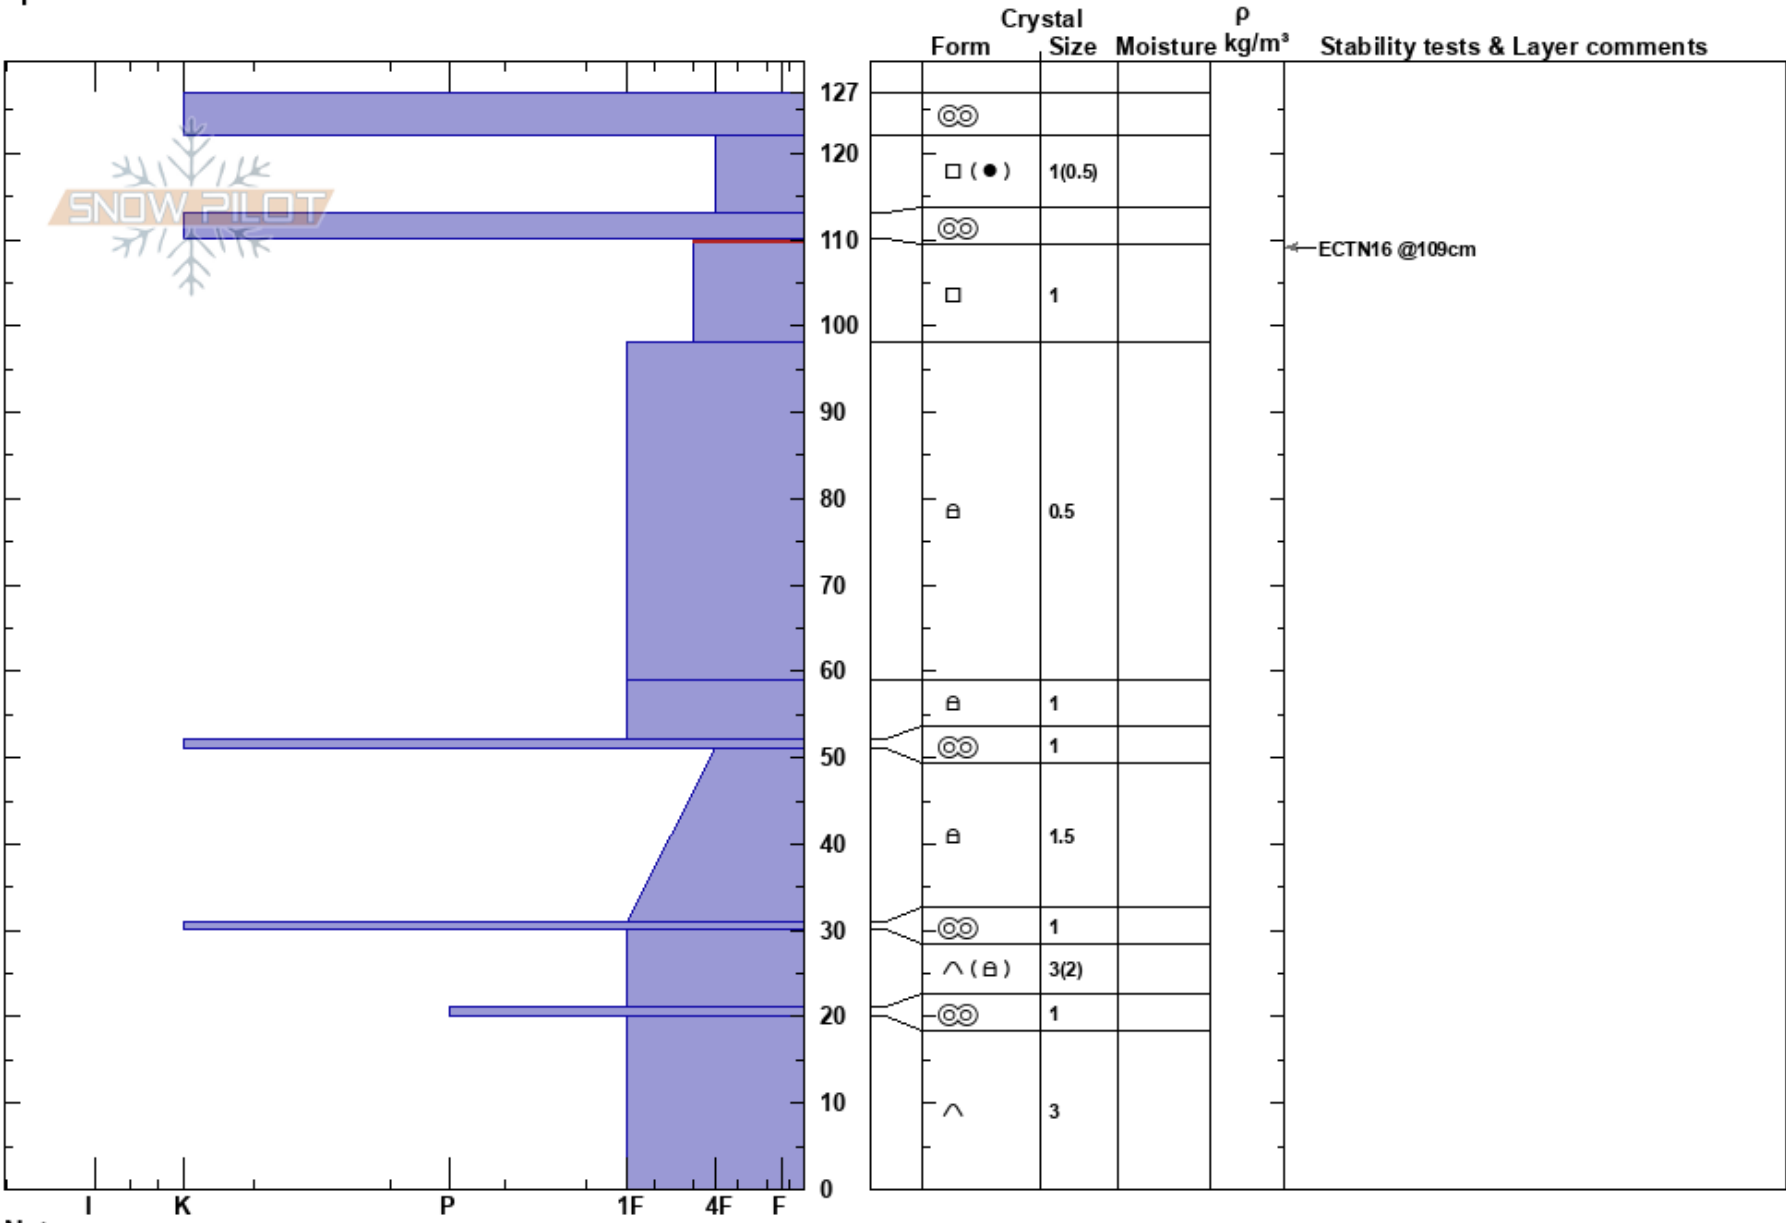

Uneva Peak  
 Vail/Summit County  
 CO  
 Elevation: 11765 ft  
 Aspect: 208°  
 Specifics:

Ron Simenhois  
 02/05/2025 - 10:45am  
 Co-ord: 39.55688N, -106.20709E  
 Slope Angle: 27°  
 Wind Loading: yes

Stability:  
 Air Temperature:  
 Sky Cover: BKN  
 Precipitation: NO  
 Wind: SW Strong

HS: 127  
 PS: 1 110-98cm: Problematic layer

Notes: