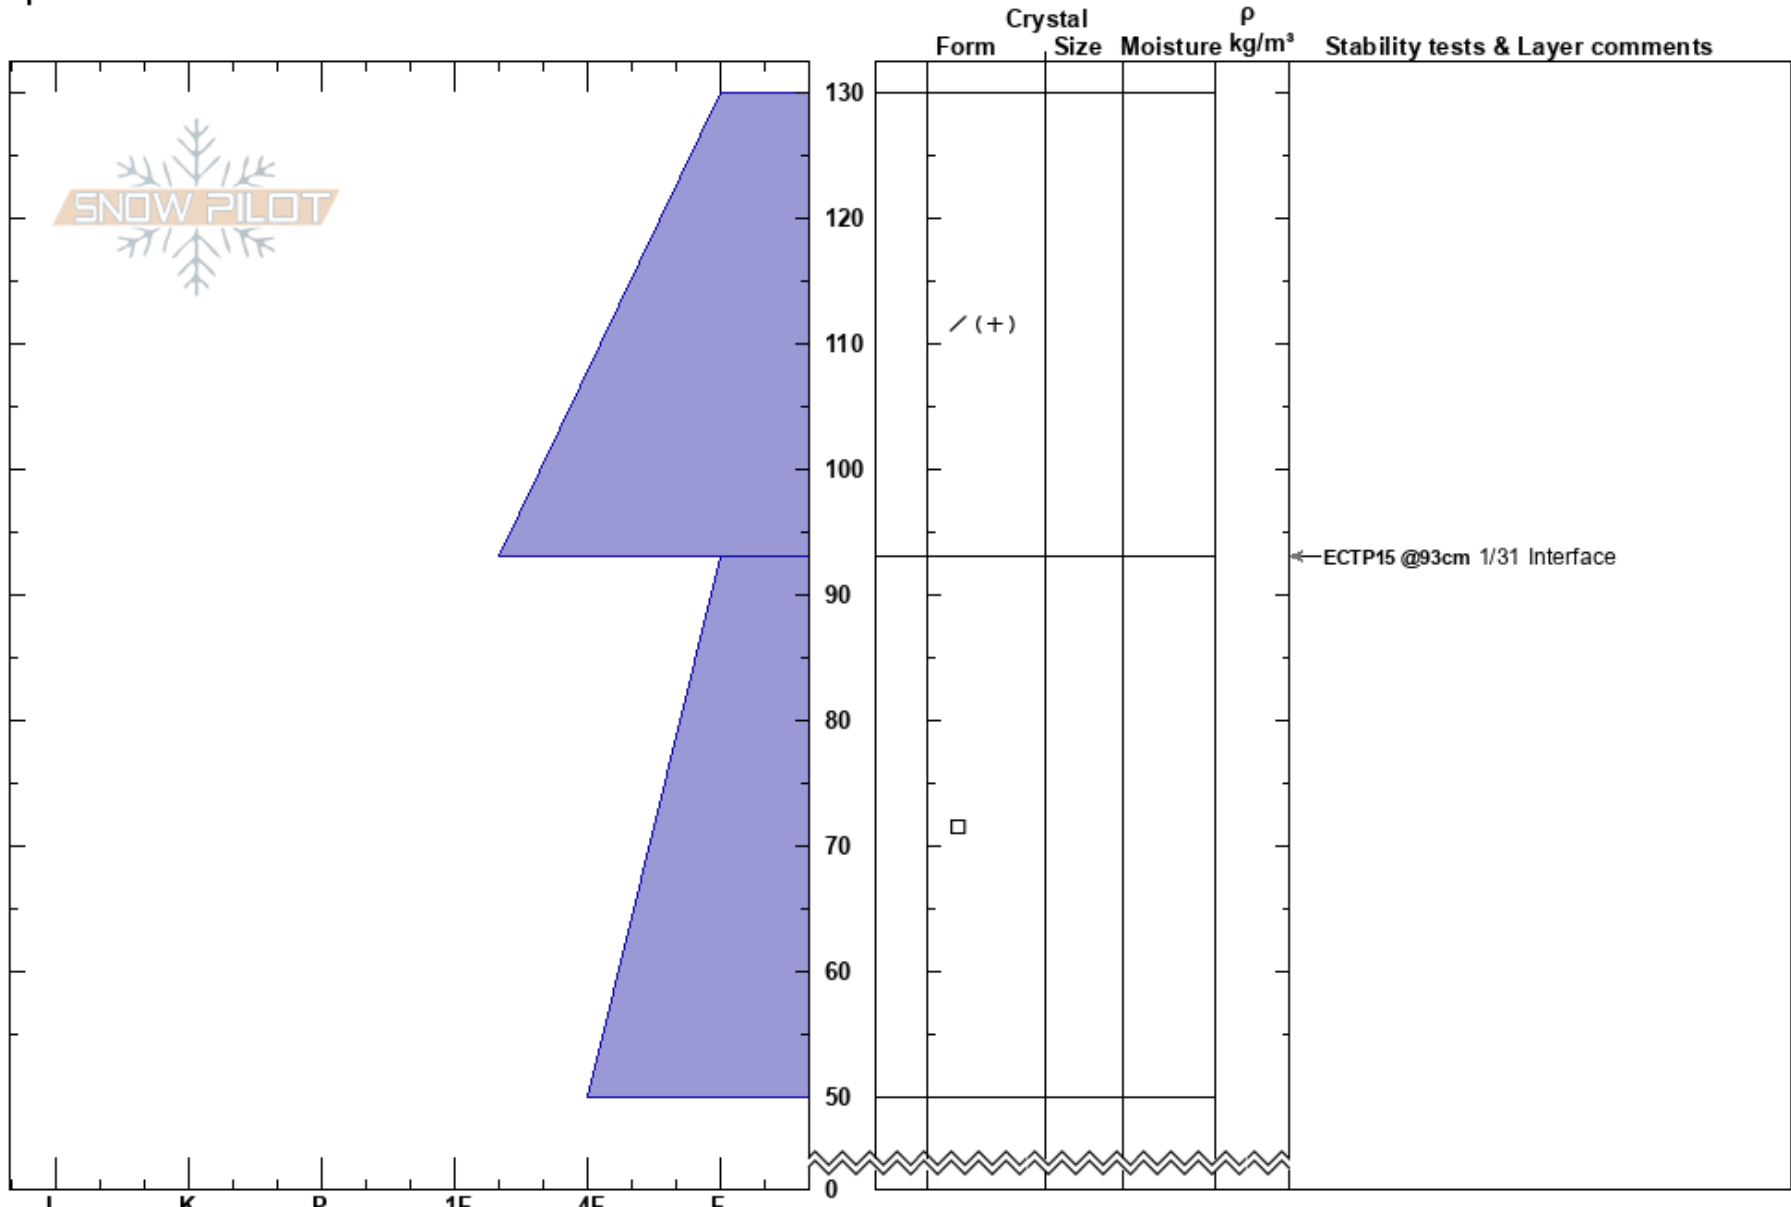

Angle 9400 W  
 Togwotee Pass  
 WY  
 Elevation: 9400 ft  
 Aspect: W  
 Specifics:

Travis Baldwin  
 02/05/2025 - 11:00am  
 Co-ord: 43.82588N, -110.18637W  
 Slope Angle: 25°  
 Wind Loading: yes

Stability:  
 Air Temperature:  
 Sky Cover: BKN  
 Precipitation: S-1  
 Wind:

HS:130  
 Layer Notes:  
 93-50cm:Problematic layer

Notes: Started out mostly with light snow and then snow intensified to s1 with strong SW wind