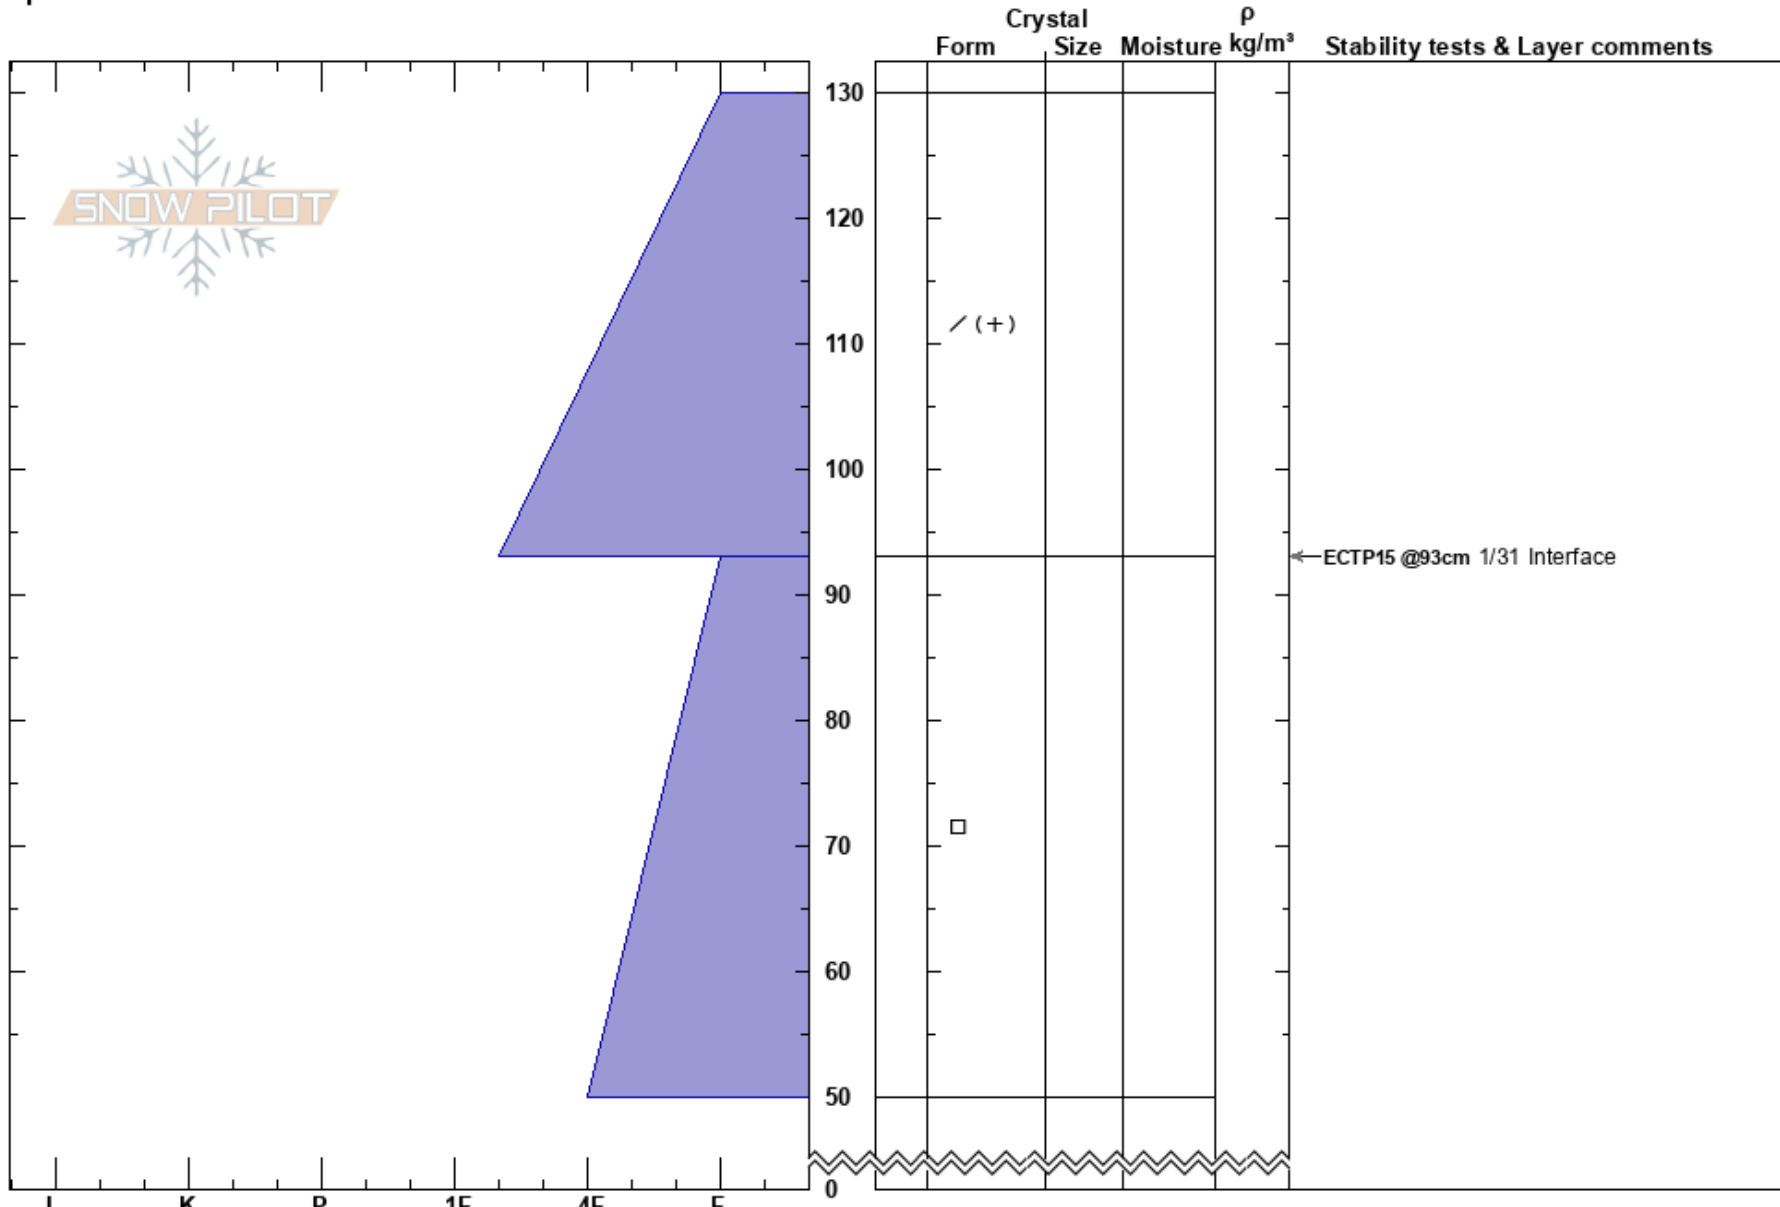

Angle 9400 W
 Togwotee Pass
 WY
 Elevation: 9400 ft
 Aspect: W
 Specifics:

Travis Baldwin
 02/05/2025 - 11:00am
 Co-ord: 43.82588N, -110.18637W
 Slope Angle: 25°
 Wind Loading: yes

Stability:
 Air Temperature:
 Sky Cover: BKN
 Precipitation: S-1
 Wind:
 HS:130
 Layer Notes:
 93-50cm:Problematic layer

Notes: Started out mostly with light snow and then snow intensified to s1 with strong SW wind