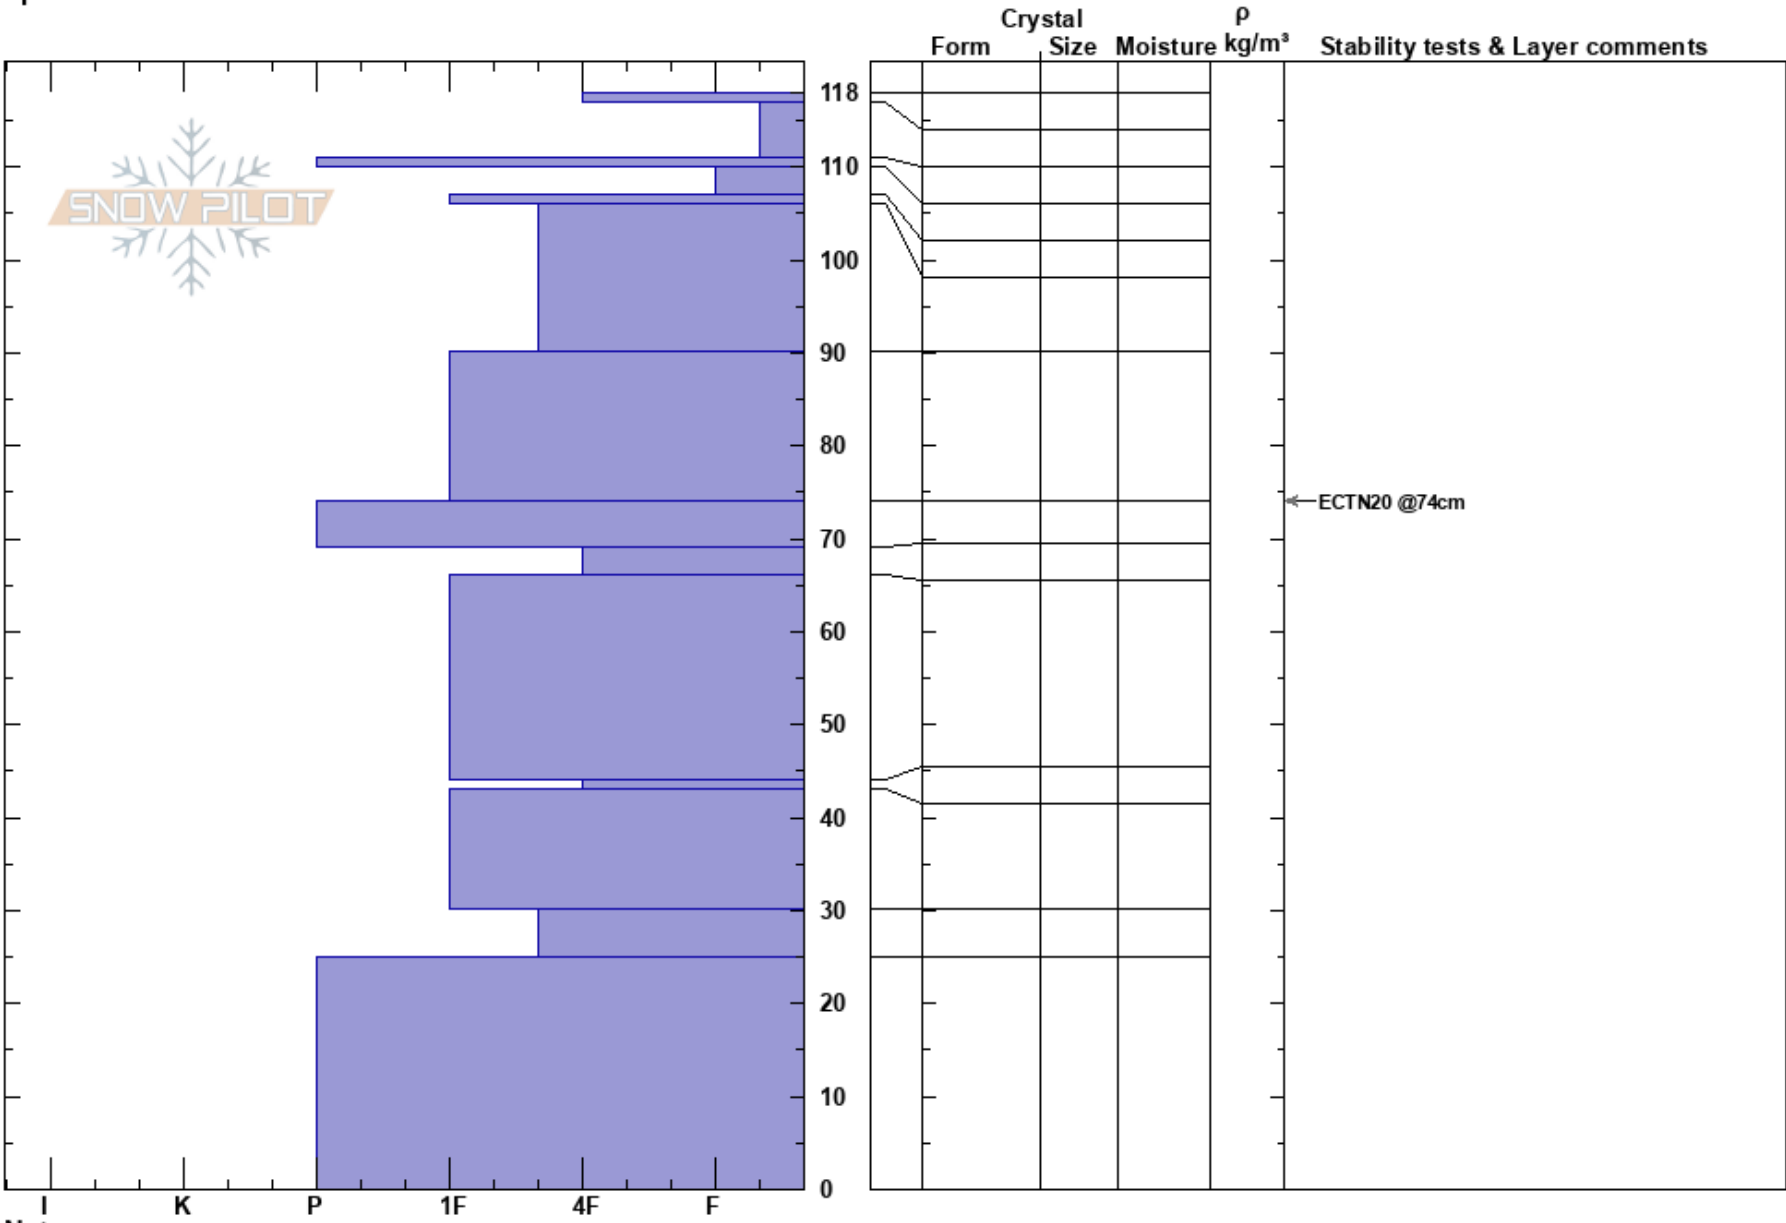

Boulder Basin
 Wasatch Range
 UT
 Elevation: 10100 ft
 Aspect: NE
 Specifics:

Andrew Nassetta
 02/18/2018 - 10:00am
 Co-ord: 40.59037N, -111.54386W
 Slope Angle: 21°
 Wind Loading: yes

Stability:
 Air Temperature: 30°F
 Sky Cover: BKN
 Precipitation: S-1
 Wind: SW Moderate
 HS:118
 Layer Notes: