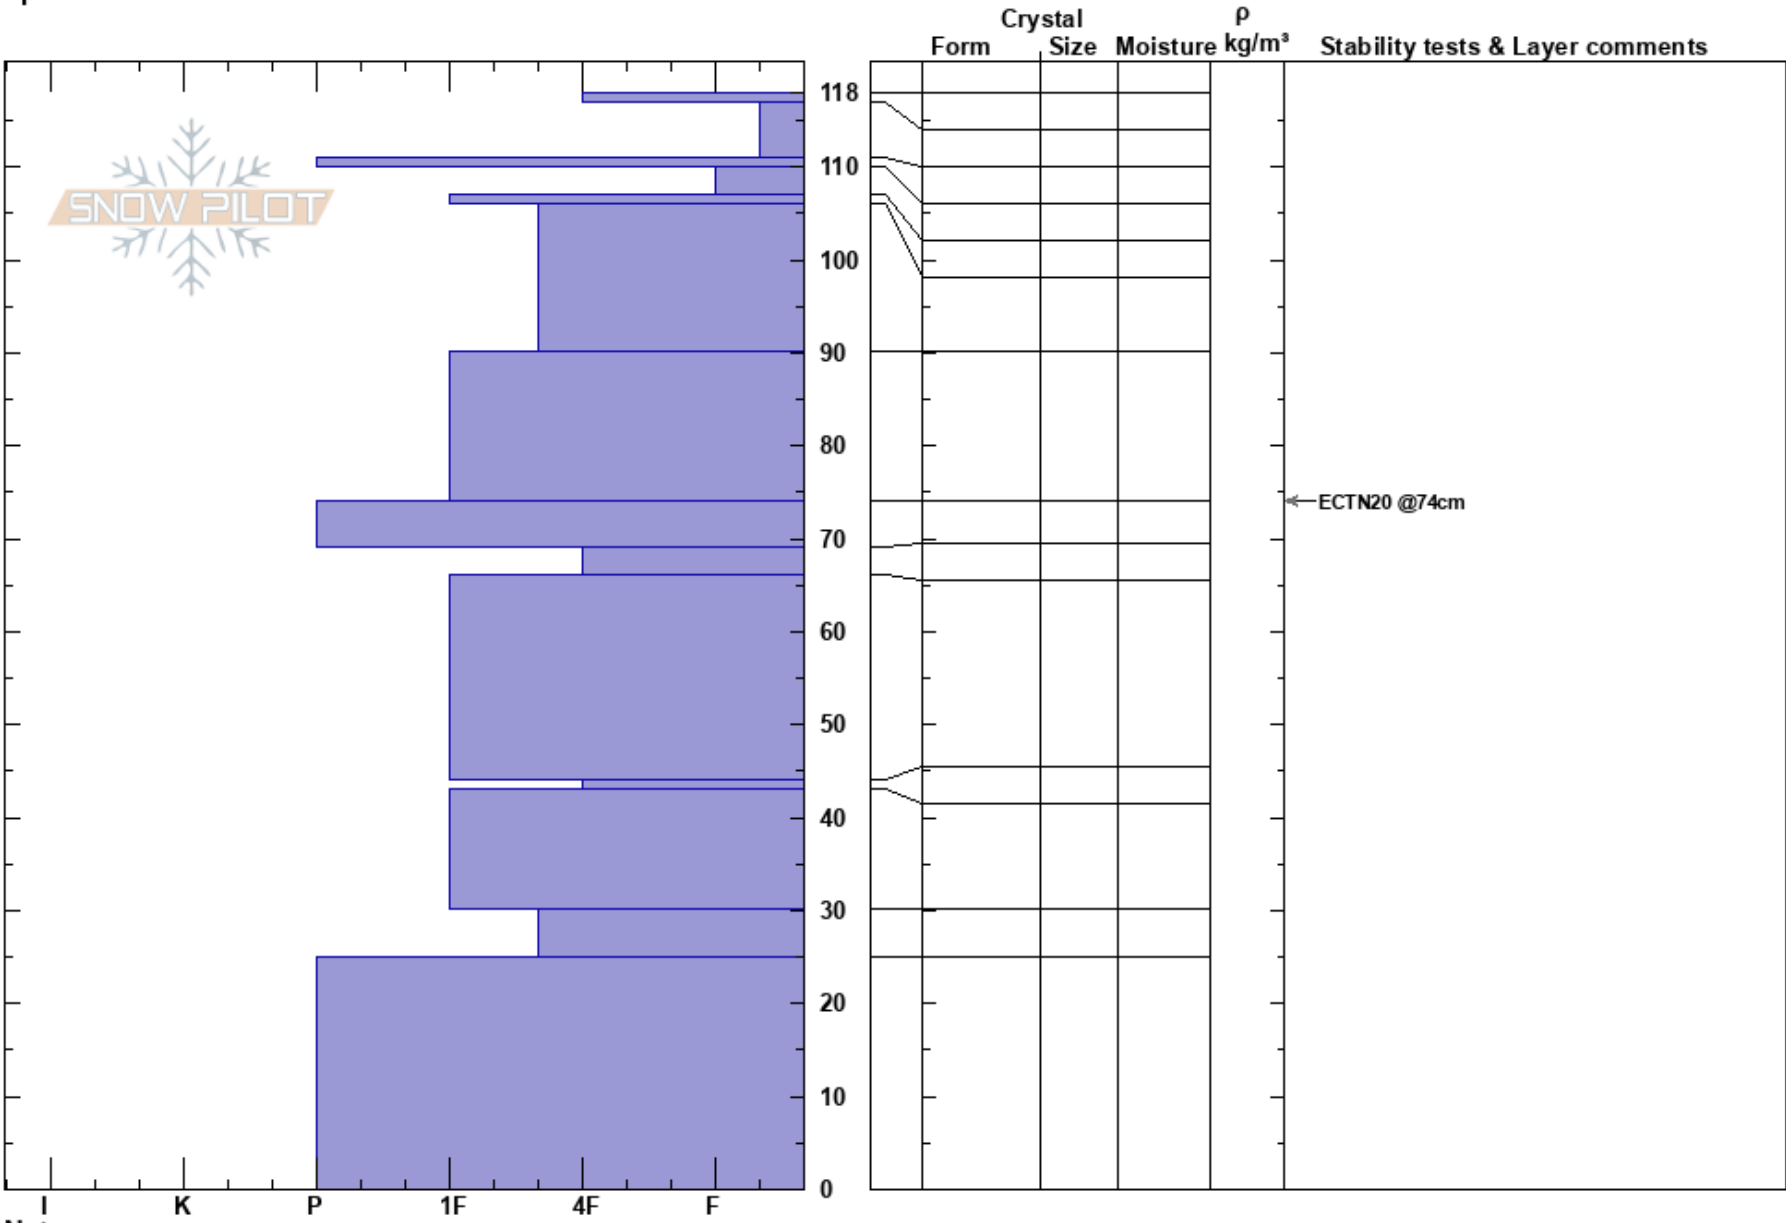

Boulder Basin  
 Wasatch Range  
 UT  
 Elevation: 10100 ft  
 Aspect: NE  
 Specifics:

Andrew Nassetta  
 02/18/2018 - 10:00am  
 Co-ord: 40.59037N, -111.54386W  
 Slope Angle: 21°  
 Wind Loading: yes

Stability:  
 Air Temperature: 30°F  
 Sky Cover: BKN  
 Precipitation: S-1  
 Wind: SW Moderate  
 HS:118  
 Layer Notes:

Notes: