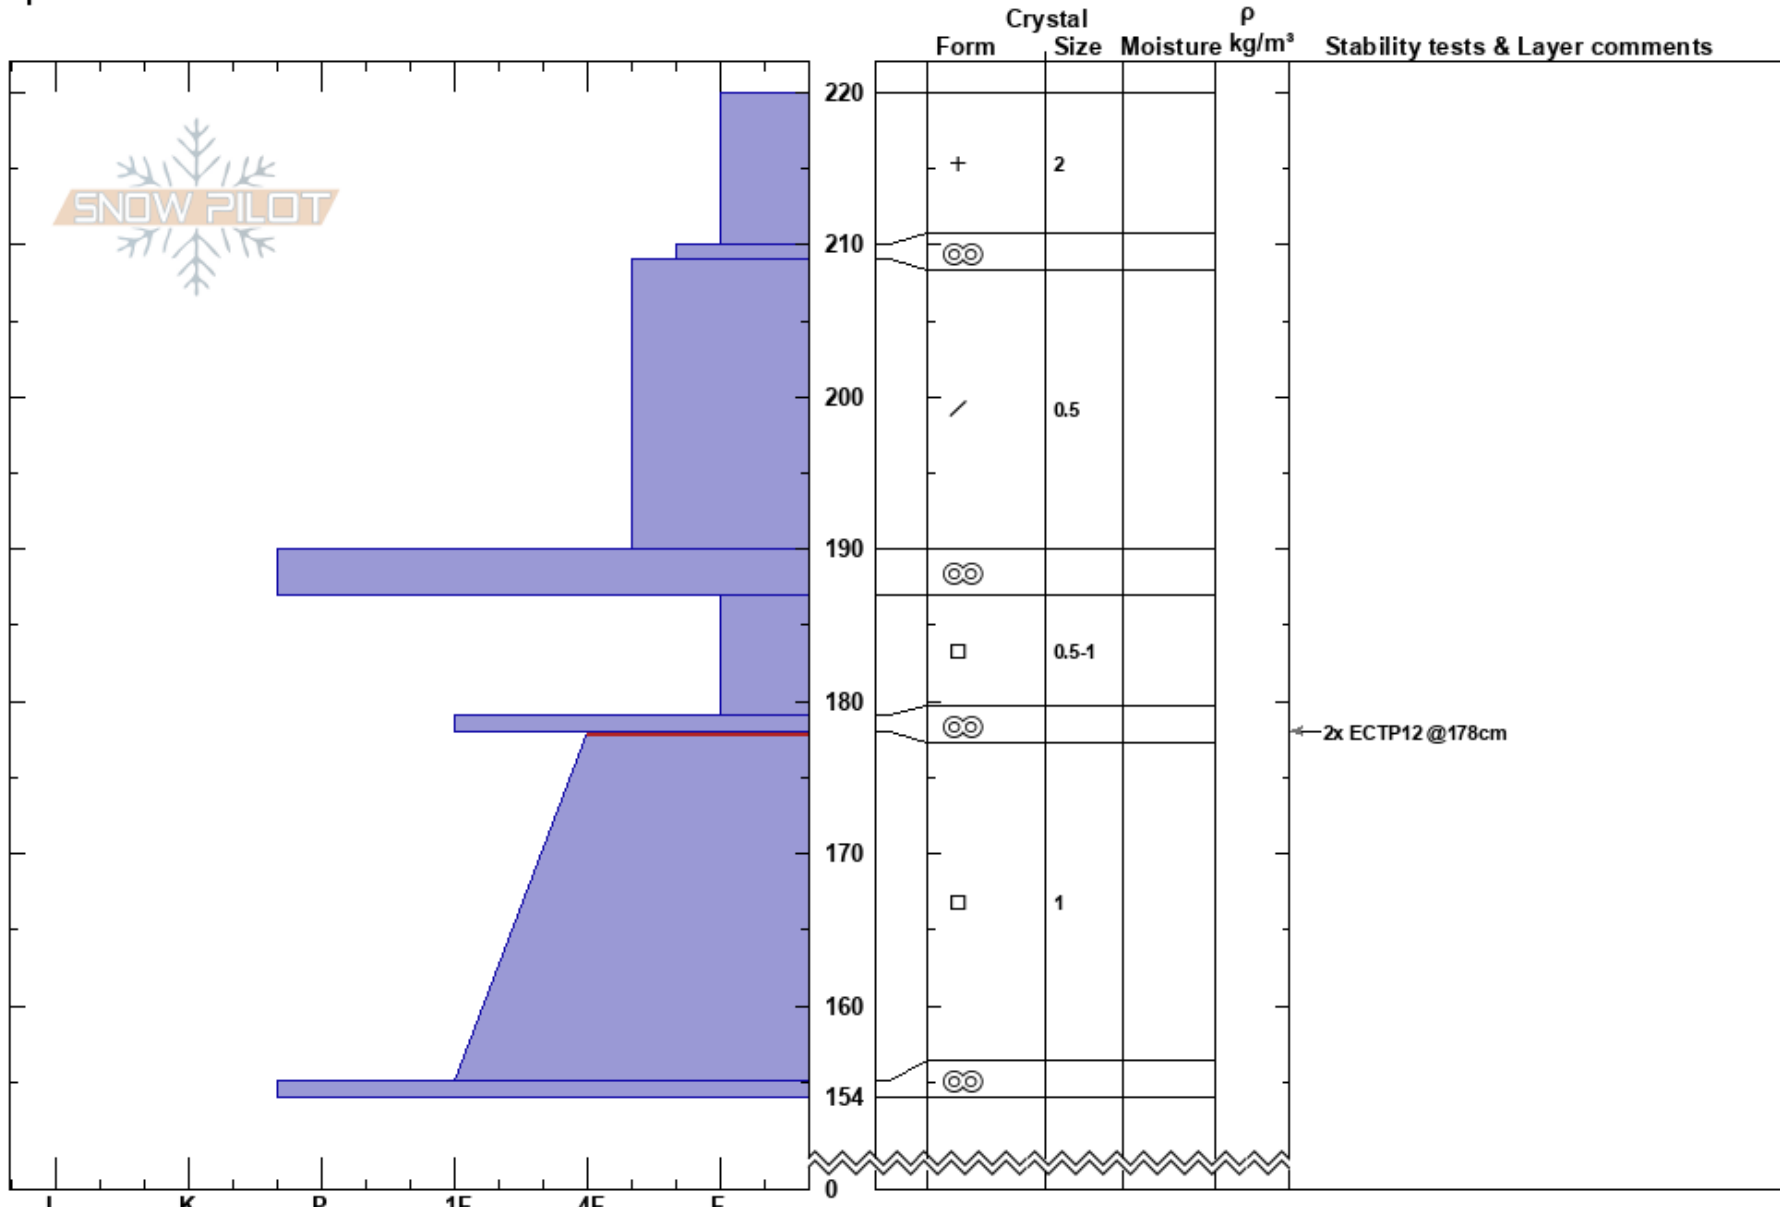

S of Bone Springs  
 Blues  
 OR  
 Elevation: 5750 ft  
 Aspect: S  
 Specifics:

Tom Whipple  
 02/04/2025 - 1:45pm  
 Co-ord: 45.85627N, -117.94809W  
 Slope Angle: 15°  
 Wind Loading:

Stability:  
 Air Temperature:  
 Sky Cover: OVC  
 Precipitation: S-1  
 Wind: SW Light Breeze

HS:220  
 PF:30 178-155cm:Problematic layer

Notes: