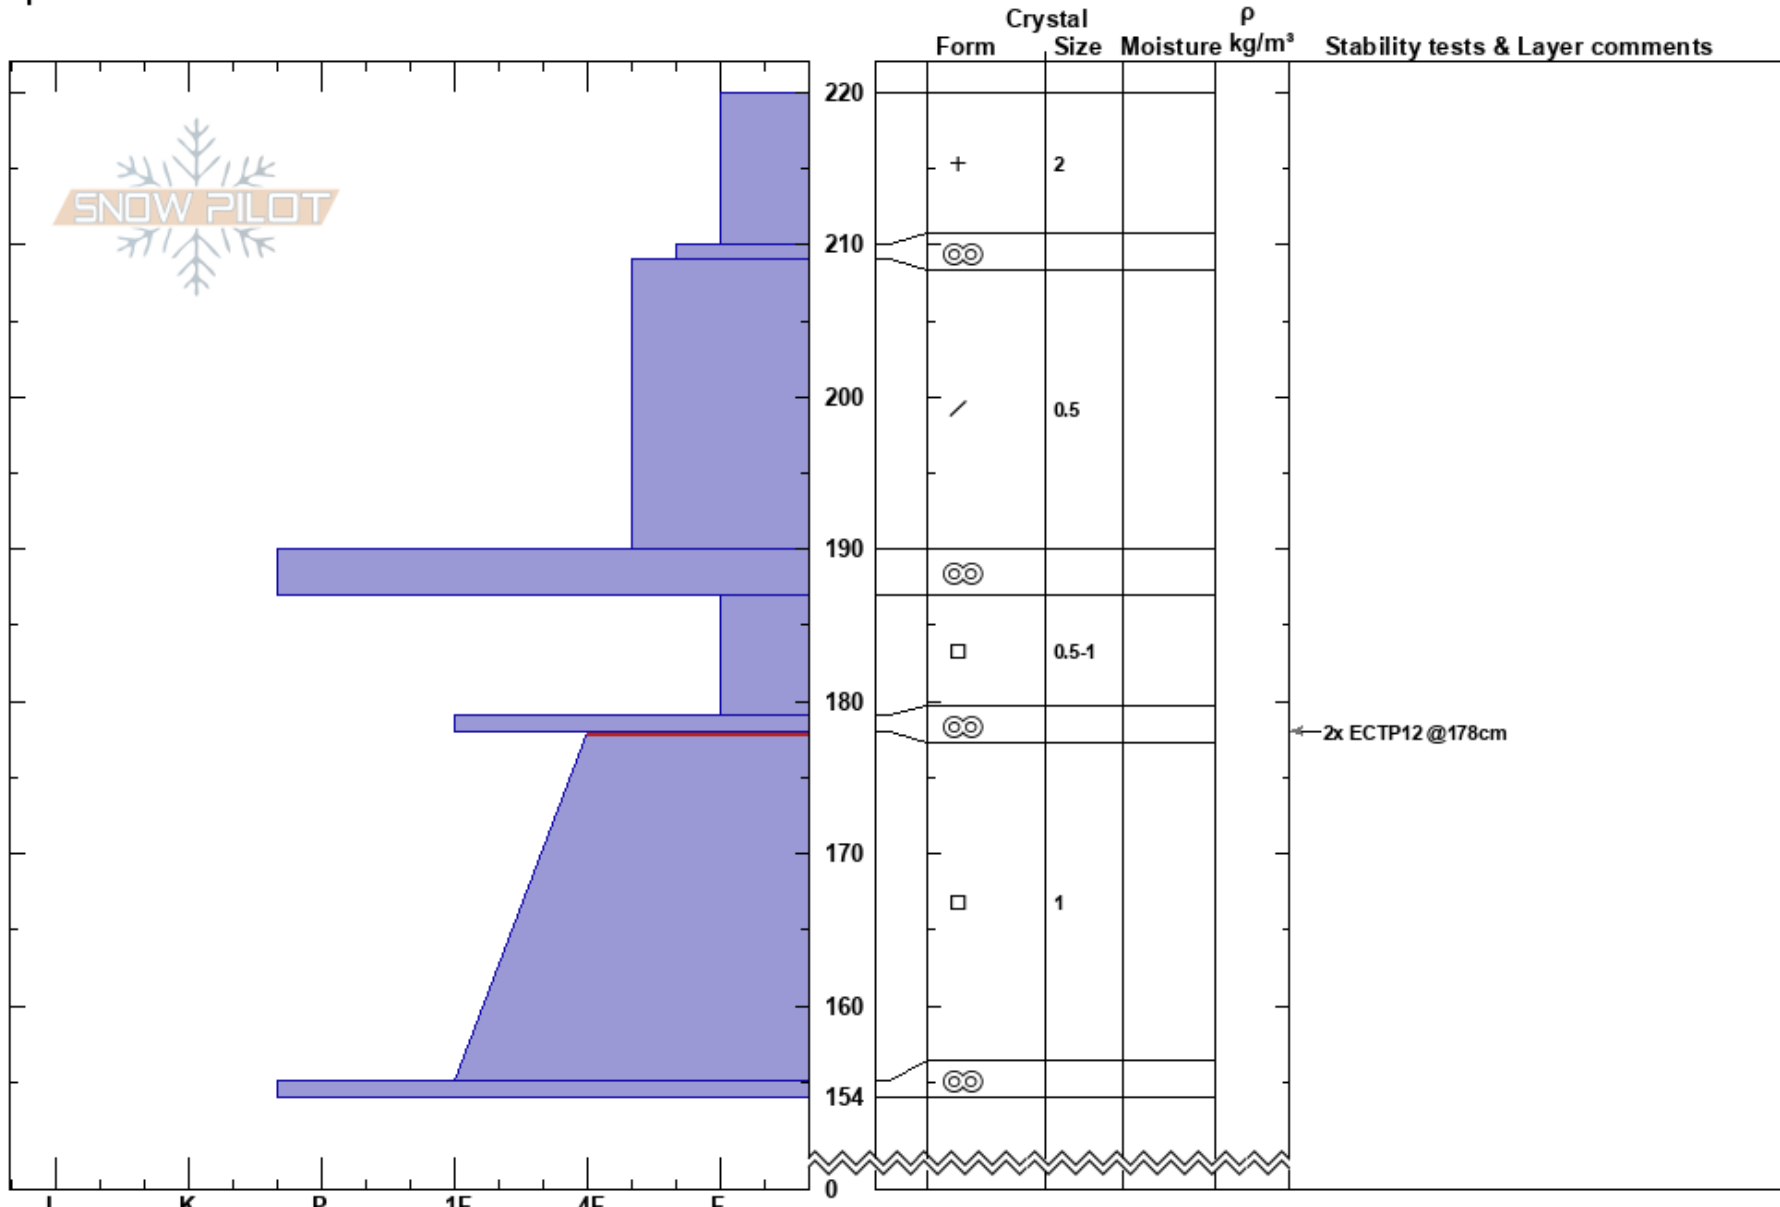

S of Bone Springs
 Blues
 OR
 Elevation: 5750 ft
 Aspect: S
 Specifics:

Tom Whipple
 02/04/2025 - 1:45pm
 Co-ord: 45.85627N, -117.94809W
 Slope Angle: 15°
 Wind Loading:

Stability:
 Air Temperature:
 Sky Cover: OVC
 Precipitation: S-1
 Wind: SW Light Breeze

HS:220
 PF:30 178-155cm:Problematic layer

Notes: