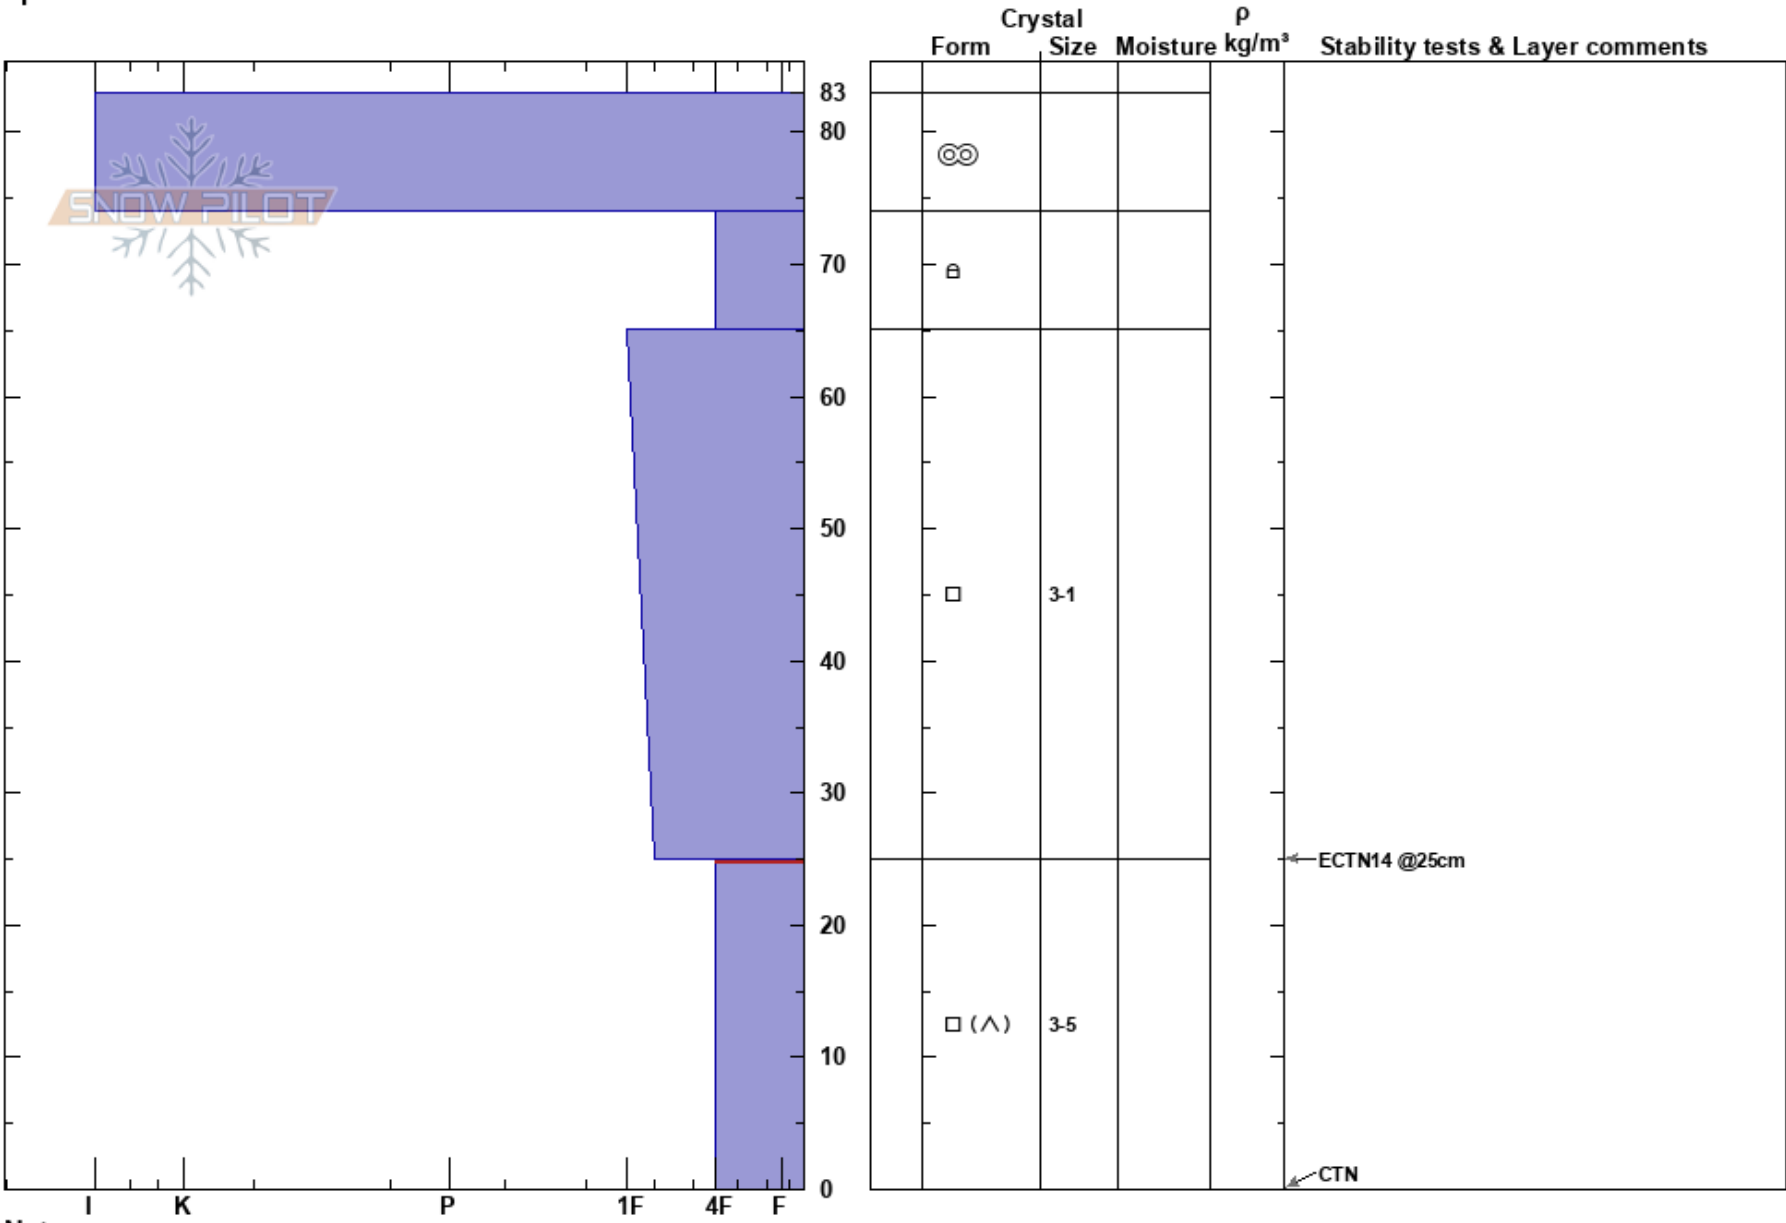

Red/Bonita Mine Portal
 San Juan Range
 CO
 Elevation: 11500 ft
 Aspect: 220°
 Specifics:

Jeff Davis
 02/04/2025 - 1:00pm
 Co-ord: 37.90189N, -107.63829W
 Slope Angle: 5°
 Wind Loading: no

Stability:
 Air Temperature: 28°C
 Sky Cover: BKN
 Precipitation: NO
 Wind: SW Moderate

HS:83
 PF:80
 25-0cm: Problematic layer

Notes: