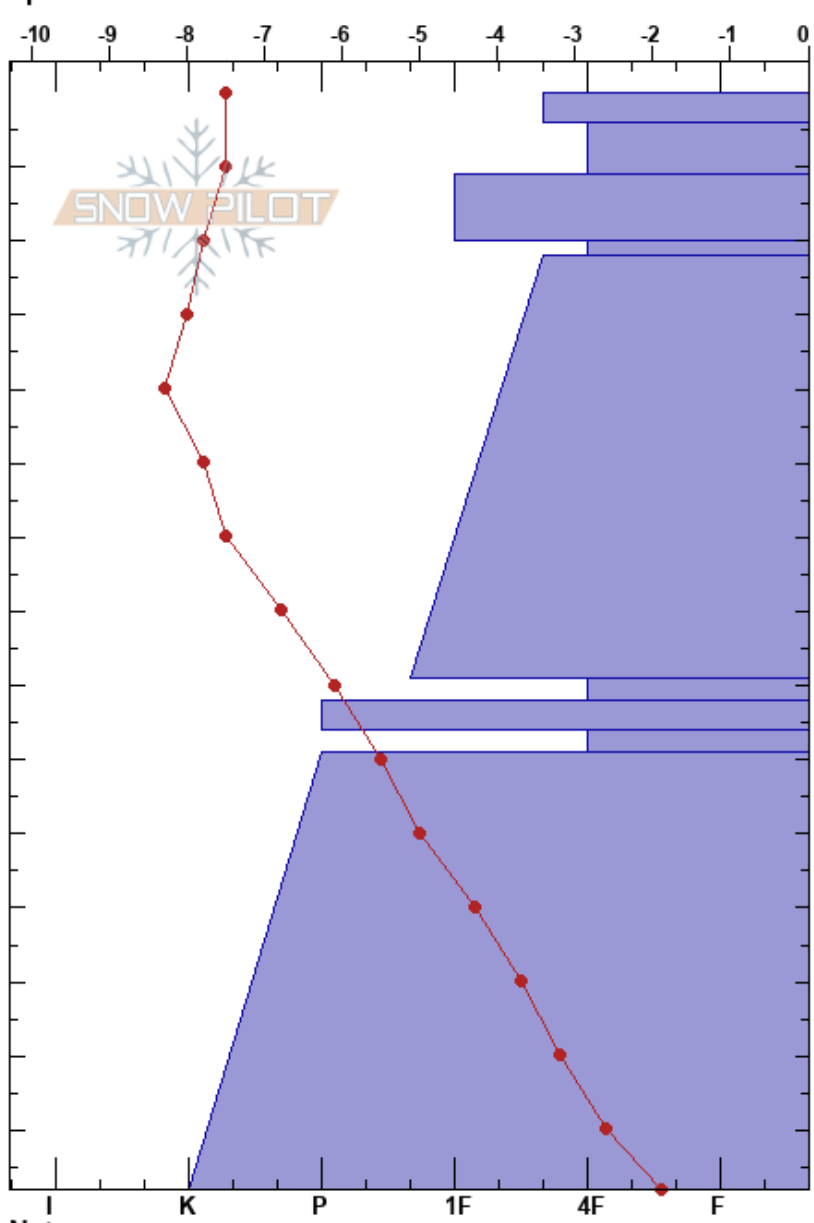

Talus Lvg Room Envy
 Canadian Rockies
 AB
 Elevation: 2263 m
 Aspect: NW
 Specifics:

Aaron Bryant
 27/12/2024 - 14:20
 Co-ord: 11U 606690W 5619921N
 Slope Angle: 22°
 Wind Loading:

Stability:
 Air Temperature: -7.5°C
 Sky Cover: OVC
 Precipitation: NO
 Wind: SW Light Breeze

HS:148
 PF:20
 PS:12
 11-20cm:Problematic layer

Form	Crystal		Moisture	ρ kg/m³	Stability tests & Layer comments
	Size				
/	0.5				
/	1		D		
/	1		D		← CT8, BRK @11cm
□	2		D		
⊖	1-2		D		← CT23, RP @22cm
⊖	1-2		D		
□	0.5-1		D		
⊙	3		D		
⊖	1		D		
∧ (⊖)	1-2				
					← ECTX