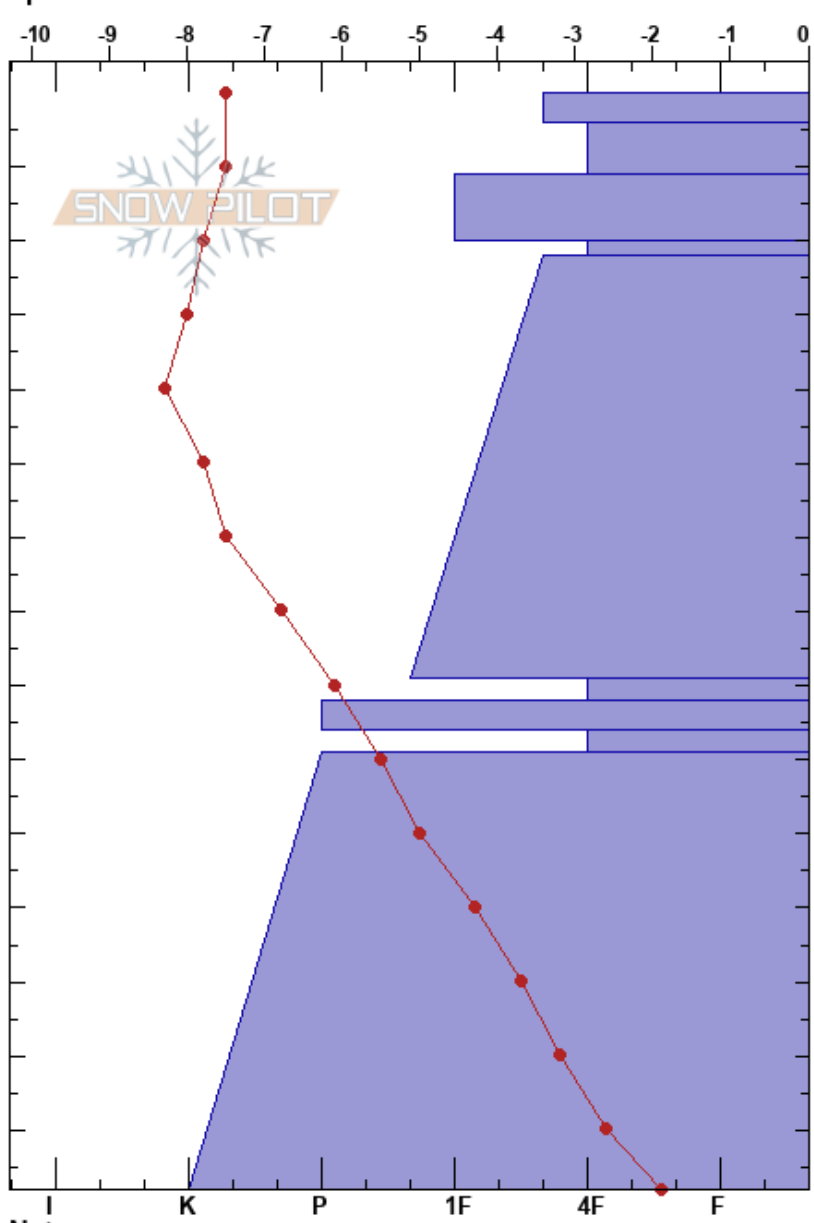

Talus Lvg Room Envy  
 Canadian Rockies  
 AB  
 Elevation: 2263 m  
 Aspect: NW  
 Specifics:

Aaron Bryant  
 27/12/2024 - 14:20  
 Co-ord: 11U 606690W 5619921N  
 Slope Angle: 22°  
 Wind Loading:

Stability:  
 Air Temperature: -7.5°C  
 Sky Cover: OVC  
 Precipitation: NO  
 Wind: SW Light Breeze

HS:148  
 PF:20  
 PS:12  
 11-20cm:Problematic layer

| Form  | Crystal |  | Moisture | $\rho$<br>kg/m <sup>3</sup> | Stability tests & Layer comments |
|-------|---------|--|----------|-----------------------------|----------------------------------|
|       | Size    |  |          |                             |                                  |
| /     | 0.5     |  |          |                             |                                  |
| /     | 1       |  | D        |                             |                                  |
| /     | 1       |  | D        |                             | ← CT8, BRK @11cm                 |
| □     | 2       |  | D        |                             |                                  |
| ⊖     | 1-2     |  | D        |                             | ← CT23, RP @22cm                 |
| ⊖     | 1-2     |  | D        |                             |                                  |
| □     | 0.5-1   |  | D        |                             |                                  |
| ⊙     | 3       |  | D        |                             |                                  |
| ⊖     | 1       |  | D        |                             |                                  |
| ∧ (⊖) | 1-2     |  |          |                             |                                  |
|       |         |  |          |                             | ← ECTX                           |