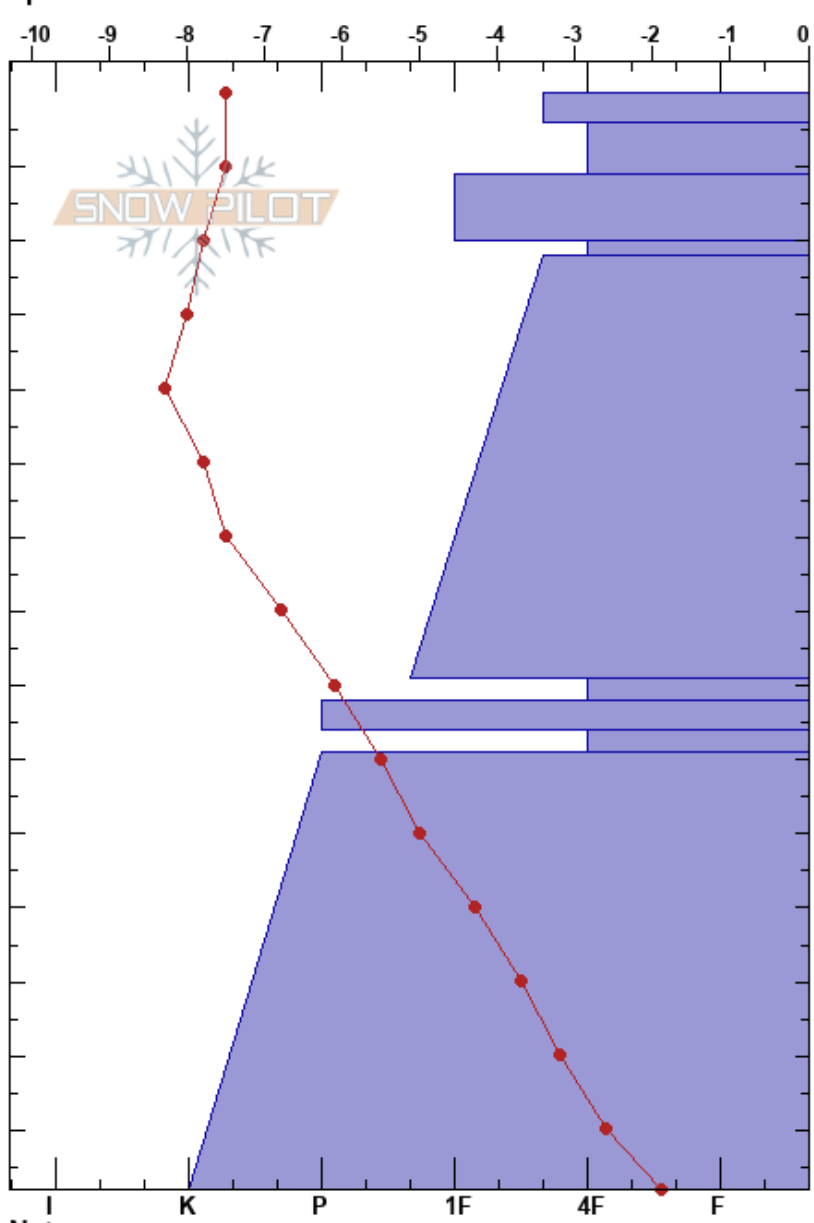

Talus Lvg Room Envy
 Canadian Rockies
 AB
 Elevation: 2263 m
 Aspect: NW
 Specifics:

Aaron Bryant
 27/12/2024 - 14:20
 Co-ord: 11U 606690W 5619921N
 Slope Angle: 22°
 Wind Loading:

Stability:
 Air Temperature: -7.5°C
 Sky Cover: OVC
 Precipitation: NO
 Wind: SW Light Breeze

HS:148
 PF:20
 PS:12
 11-20cm:Problematic layer

Form	Crystal		Moisture	ρ kg/m ³	Stability tests & Layer comments
	Size				
/	0.5				
/	1		D		
/	1		D		← CT8, BRK @11cm
□	2		D		
⊖	1-2		D		← CT23, RP @22cm
⊖	1-2		D		
□	0.5-1		D		
⊙	3		D		
⊖	1		D		
∧ (⊖)	1-2				
					← ECTX