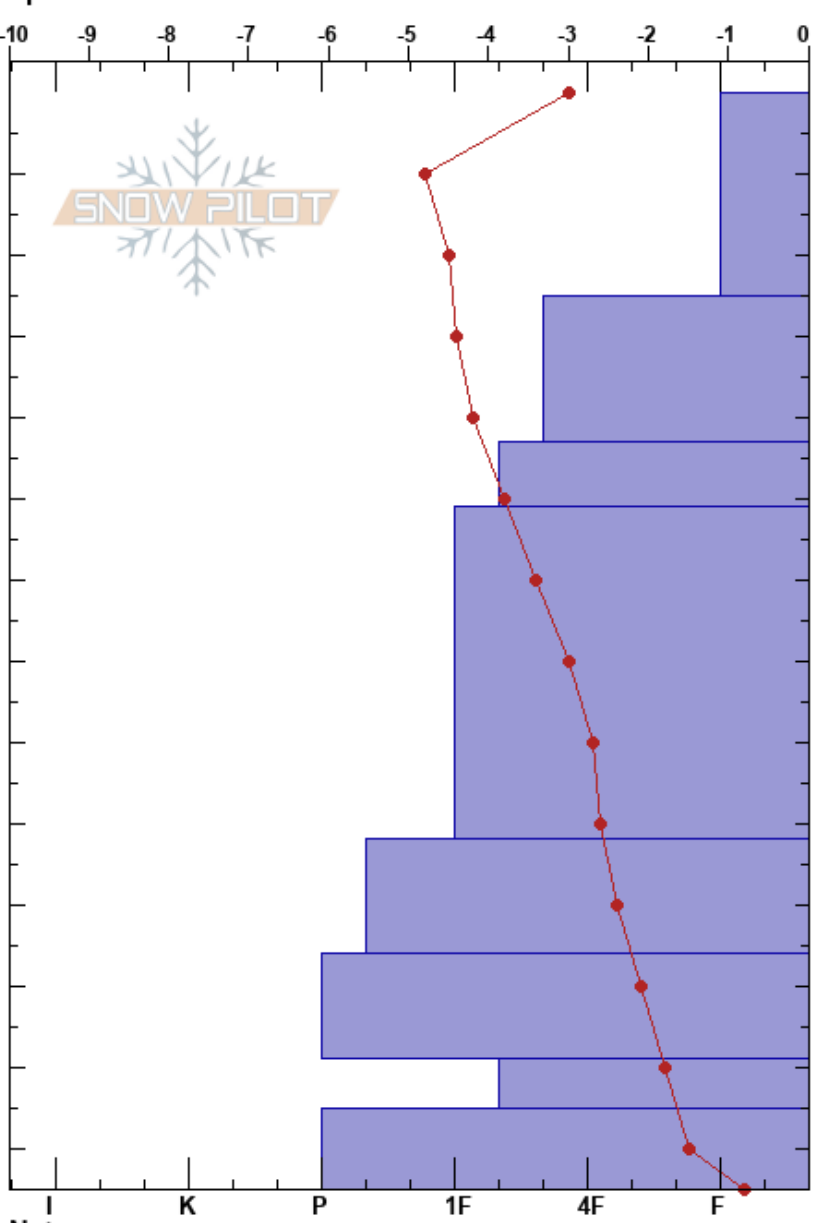

Ogden Bench
 Banff, Yoho and Kootenay
 AB
 Elevation: 2100 m
 Aspect: SE
 Specifics:

Aaron Bryant
 21/12/2024 - 13:00
 Co-ord: 11U 541837W 5701434N
 Slope Angle: 21°
 Wind Loading:

Stability: HS:135
 Air Temperature: -3°C
 Sky Cover: FEW
 Precipitation: NO
 Wind: Calm
 PF:40
 PS:25
 0-25cm: Problematic layer

Form	Crystal Size	Moisture	ρ kg/m ³	Stability tests & Layer comments
+	3			
*	3	D		
/	1-3	D		←CT12, PC @22cm
□	0.5-1	D		
□	0.5-1	D		
⊖	1			
⊙⊙	0.5-1	D		
□	2	D		
⊖	1			←ECTX

Notes: Full