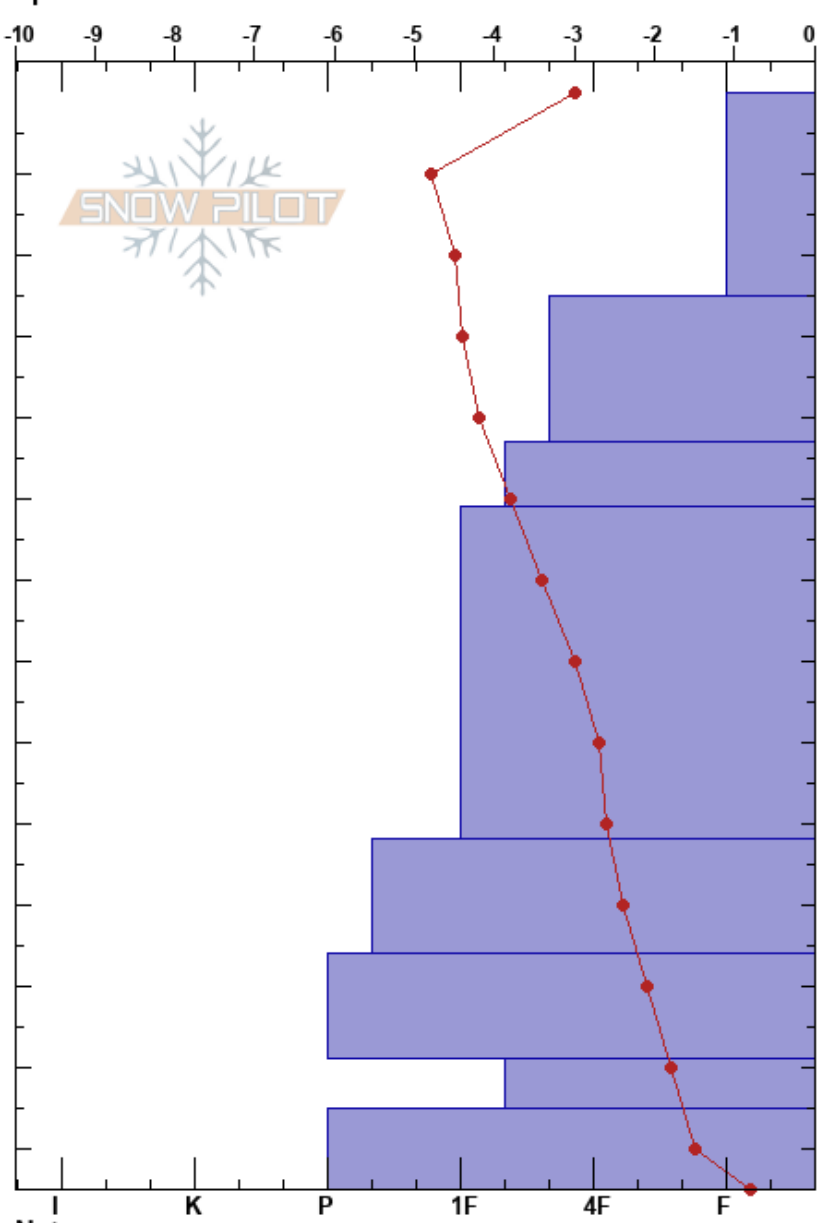

Ogden Bench
 Banff, Yoho and Kootenay
 AB
 Elevation: 2100 m
 Aspect: SE
 Specifics:

Aaron Bryant
 21/12/2024 - 13:00
 Co-ord: 11U 541837W 5701434N
 Slope Angle: 21°
 Wind Loading:

Stability:
 Air Temperature: -3°C
 Sky Cover: FEW
 Precipitation: NO
 Wind: Calm

HS:135
 PF:40
 PS:25
 0-25cm: Problematic layer

Form	Crystal Size	Moisture	ρ kg/m ³	Stability tests & Layer comments
+	3			
*	3	D		
/	1-3	D		← CT12, PC @22cm
□	0.5-1	D		
□	0.5-1	D		
⊖	1			
⊖⊖	0.5-1	D		
□	2	D		
⊖	1			← ECTX