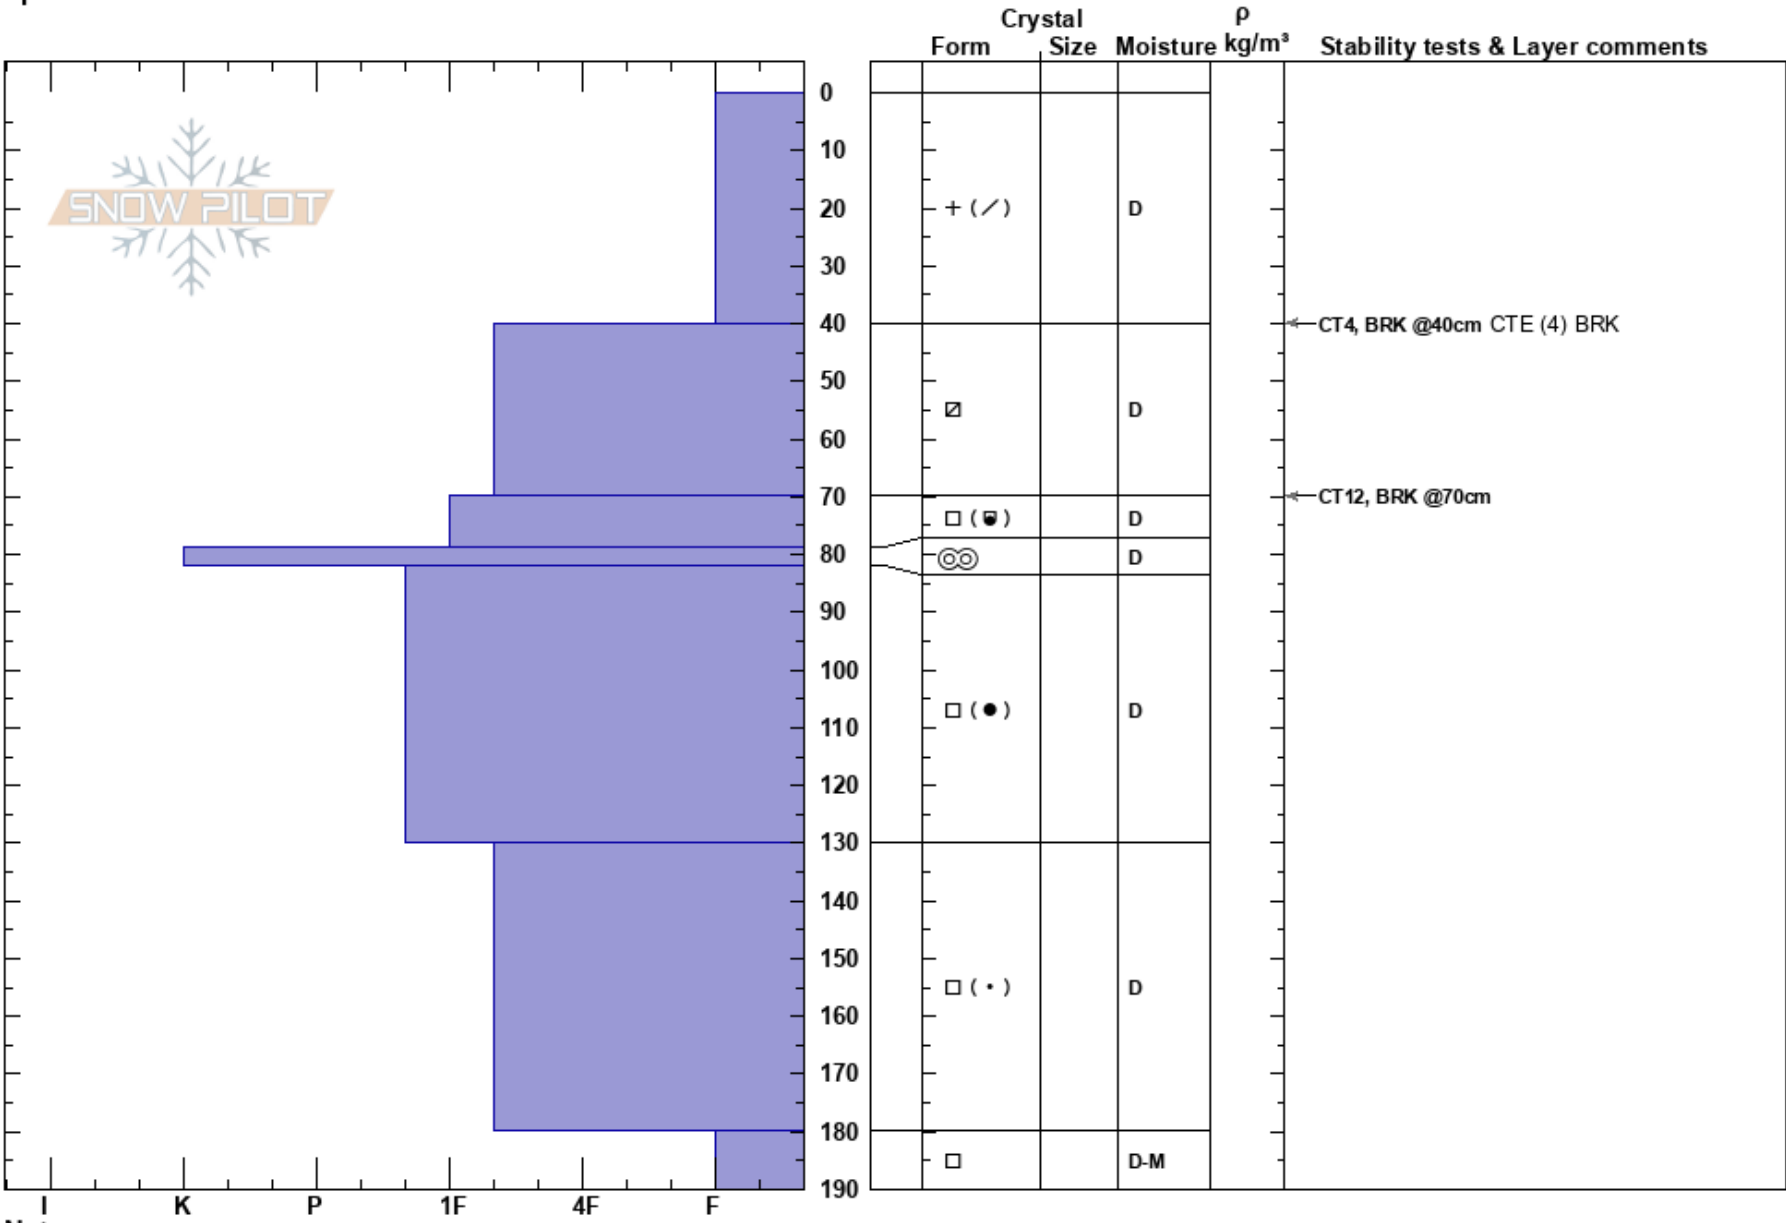

Look At That.
 Monashee
 BC
 Elevation: 2270 m
 Aspect: N
 Specifics:

Guides Kingfisher
 04/02/2025 - 11:30
 Co-ord:
 Slope Angle: 37°
 Wind Loading:

Stability:
 Air Temperature: -15°C
 Sky Cover: FEW
 Precipitation: NO
 Wind: N Calm
 HS:190
 PF:40
 PS:30
 180-190cm:Problematic layer

Layer Notes:

Notes: Bryce Golovach

ALP/TL open slope.