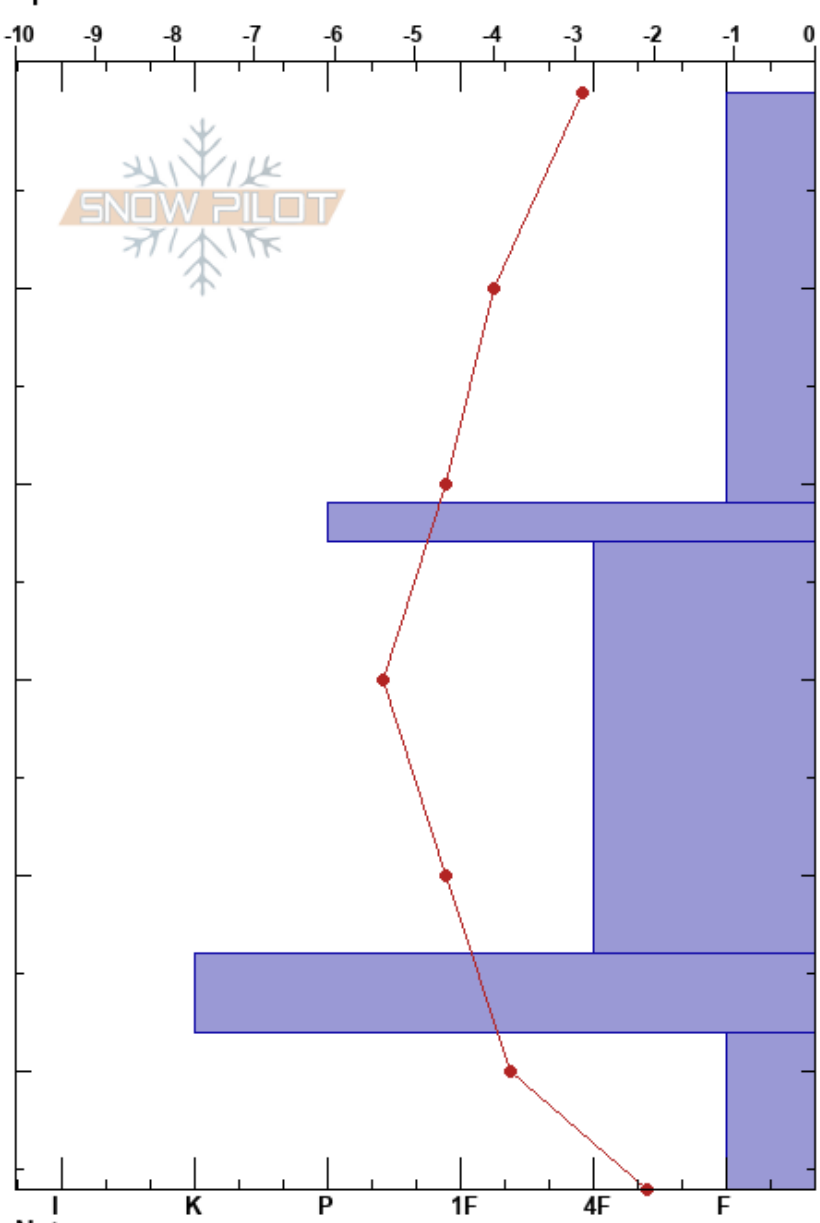

Hero's Tree Triangle
 Kananaskis
 AB
 Elevation: 2030 m
 Aspect: NE
 Specifics:

Aaron Bryant
 17/11/2024 - 12:20
 Co-ord: 11U 623014W 5620632N
 Slope Angle: 26°
 Wind Loading:

Stability: **HS:56**
 Air Temperature: -2.9°C **PF:40** 23-44cm:Problematic layer
 Sky Cover: OVC **PS:30**
 Precipitation: S1
 Wind: E Light Breeze

Form	Crystal Size	Moisture	ρ kg/m ³	Stability tests & Layer comments
*	2			
/	1	D		
⊙⊙		D		
⊖	2	D		←CT13, RP @26cm ←CT12, RP @26cm under MFC ←CT15, SP @30cm
				←CT19, SP @40cm facet interface
⊙⊙	5	D		
□	3	D		←CT20, SC @52cm ←CT21, SC @52cm basal facets ←ECTX