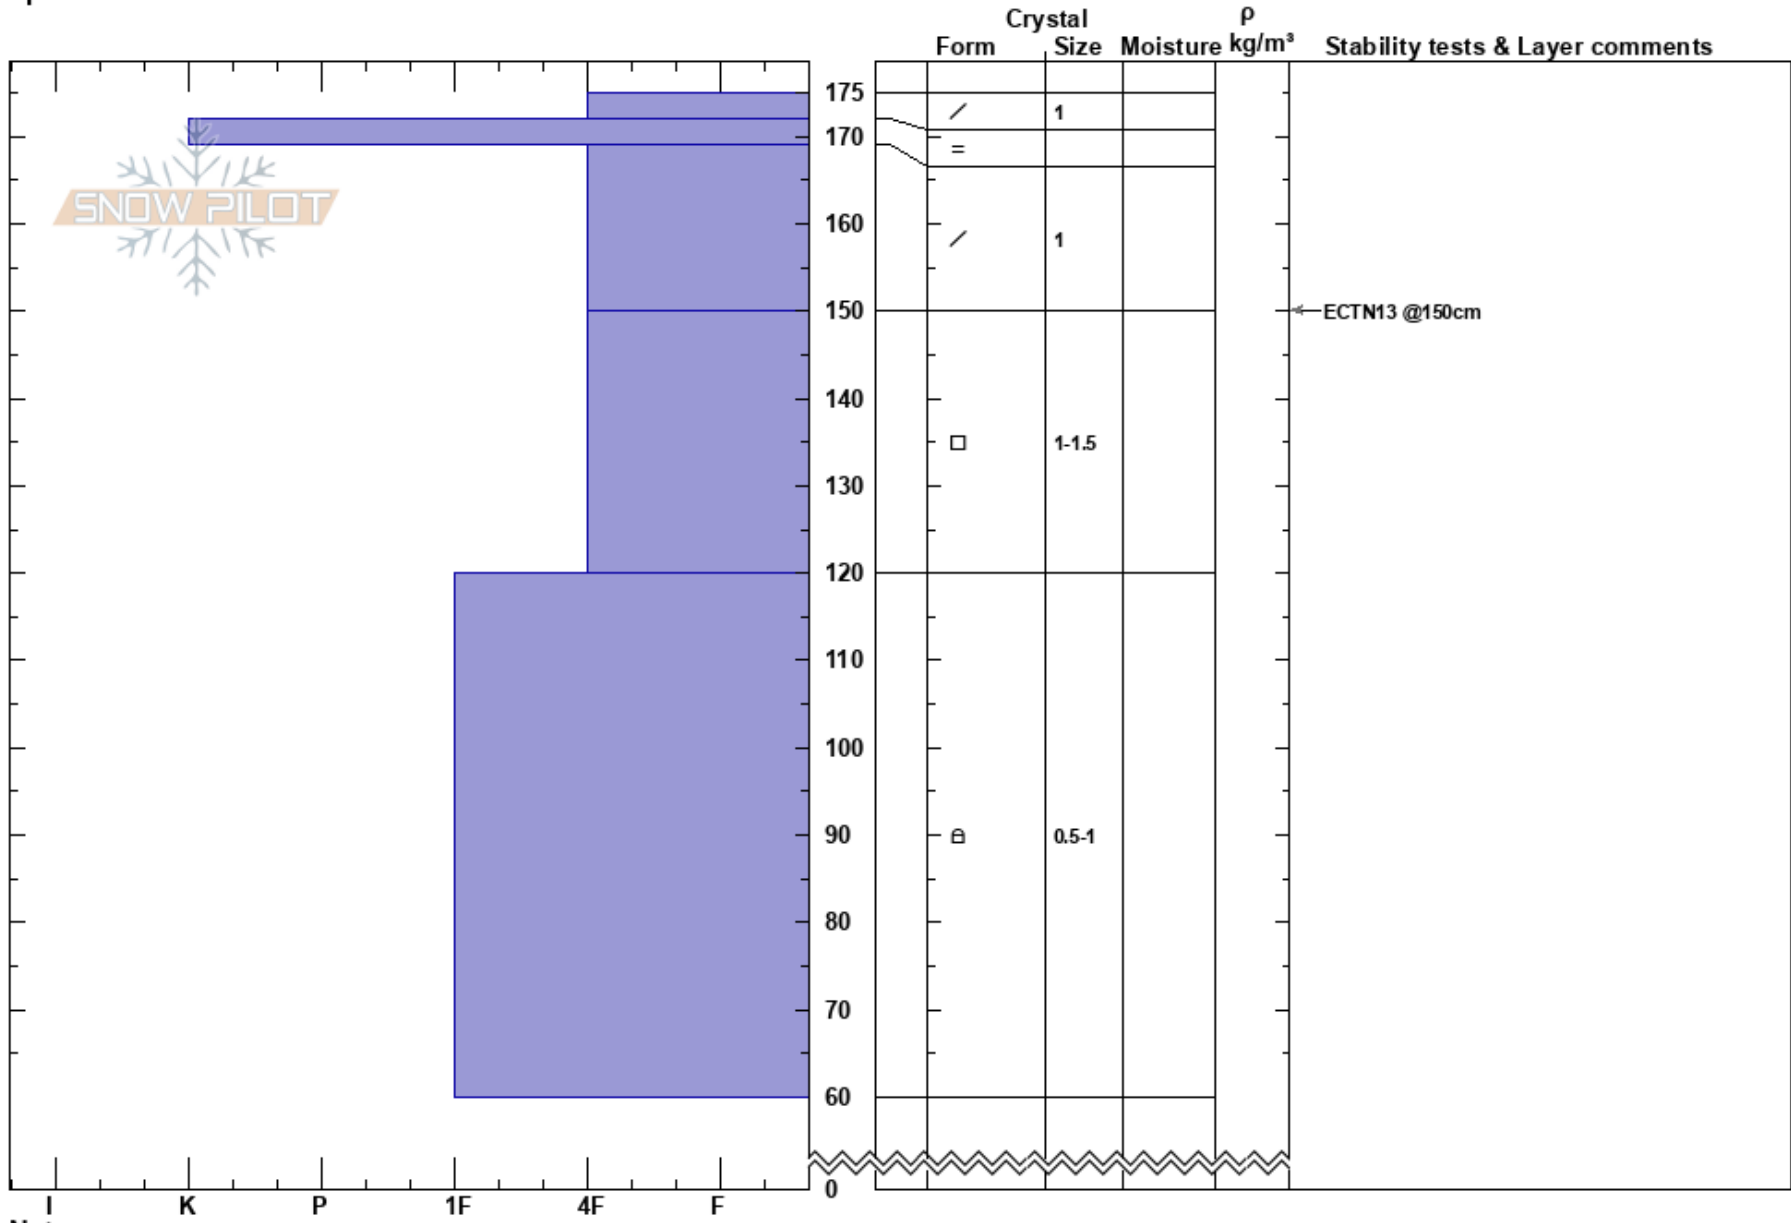

McCloud 2/4
 Eastern Sierra Nevada
 CA
 Elevation: 9800 ft
 Aspect: N
 Specifics:

Steve Mace
 02/04/2025 - 3:30pm
 Co-ord: 37.60035N, -119.02823W
 Slope Angle: 35°
 Wind Loading: no

Stability:
 Air Temperature: 26°C
 Sky Cover: BKN
 Precipitation: NO
 Wind: SW Moderate

HS:175
 PF:50
 PS:5
 Layer Notes:

Notes: