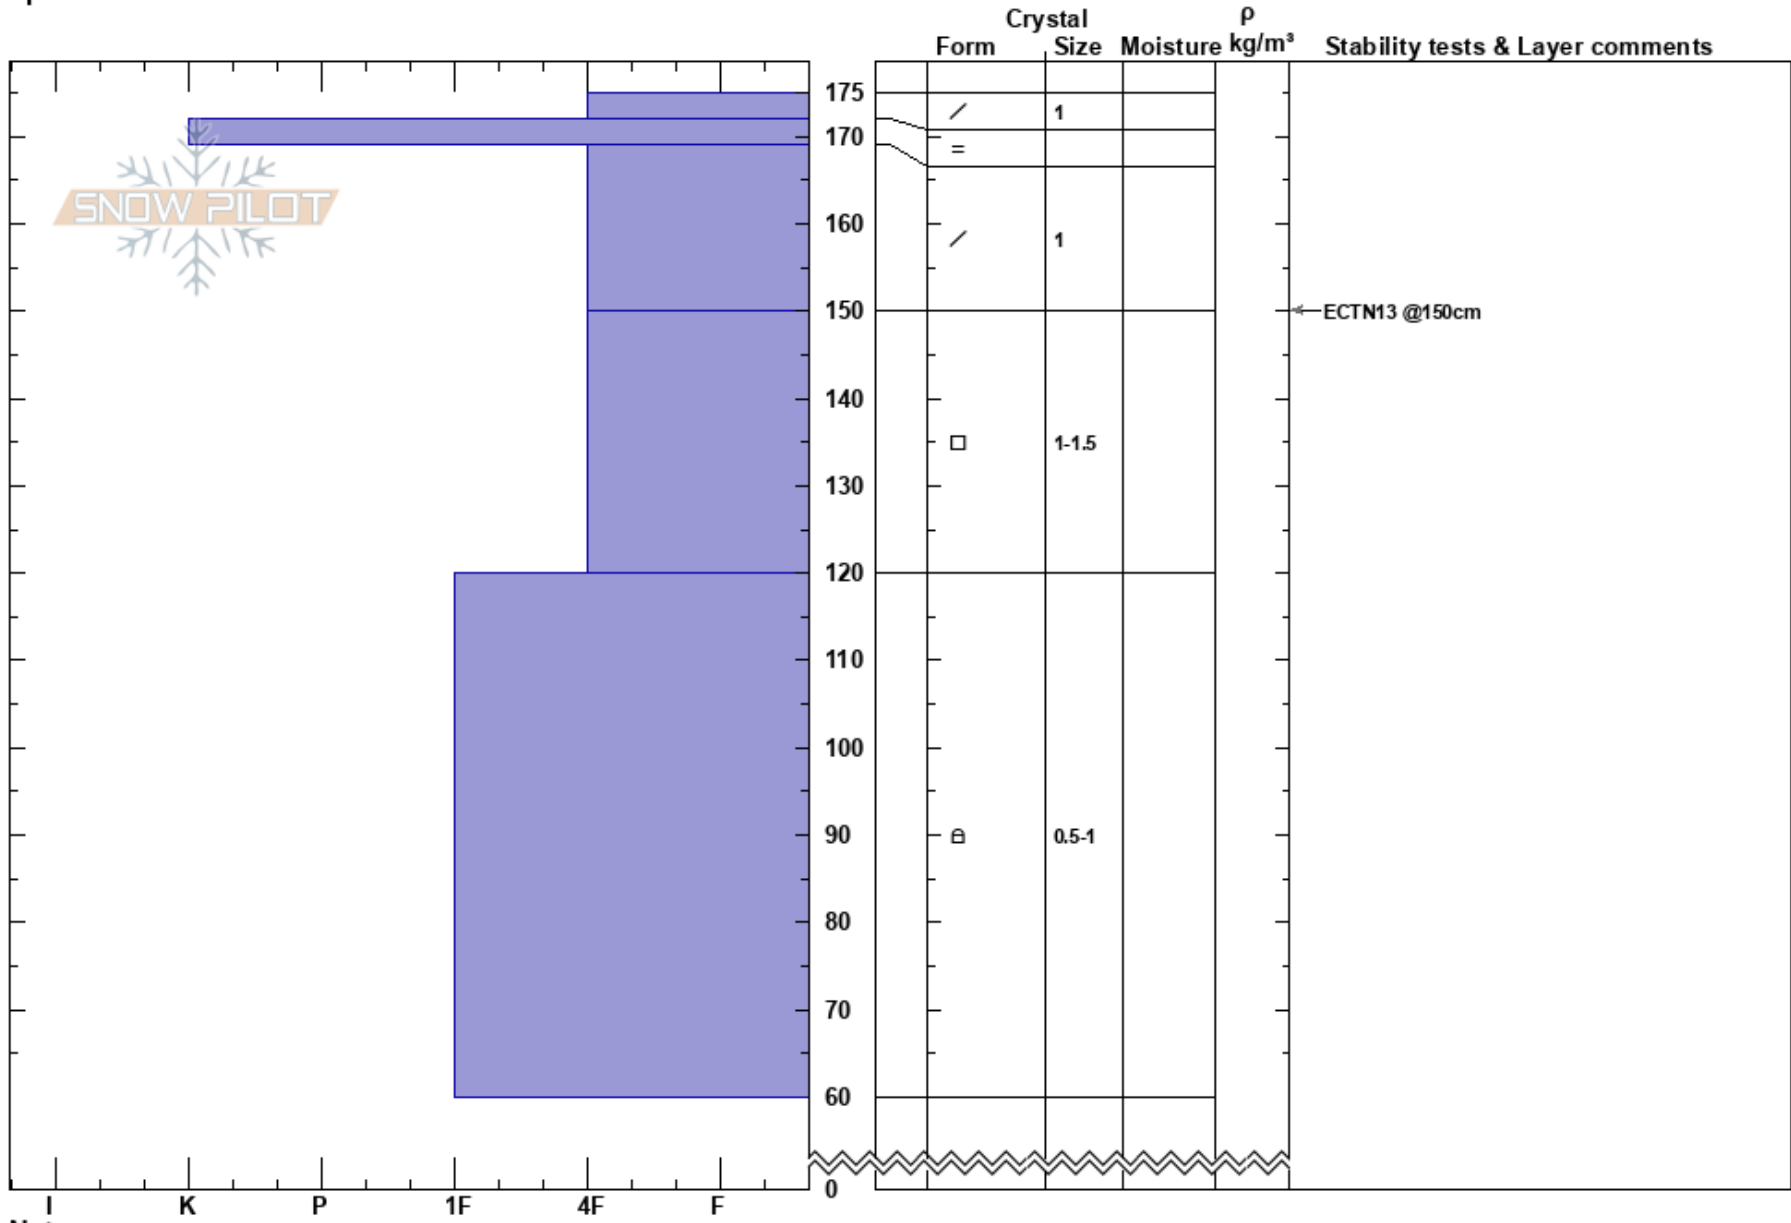

McCloud 2/4
 Eastern Sierra Nevada
 CA
 Elevation: 9800 ft
 Aspect: N
 Specifics:

Steve Mace
 02/04/2025 - 3:30pm
 Co-ord: 37.60035N, -119.02823W
 Slope Angle: 35°
 Wind Loading: no

Stability:
 Air Temperature: 26°C
 Sky Cover: BKN
 Precipitation: NO
 Wind: SW Moderate

HS:175
 PF:50
 PS:5

Layer Notes:

Notes: