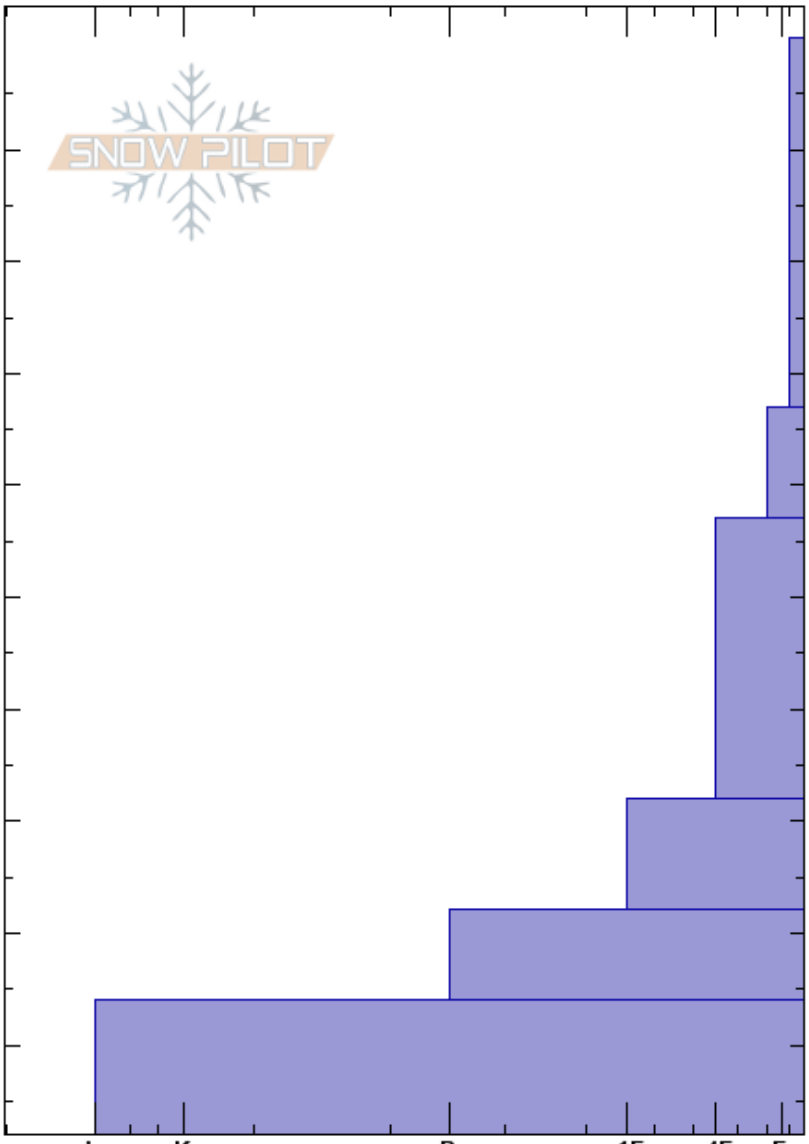

Stairstep NE
 Hatcher Pass
 AK
 Elevation: 3221 ft
 Aspect: NE
 Specifics:

Fallon Connolly
 02/04/2025 - 1:20pm
 Co-ord:
 Slope Angle: 23°
 Wind Loading:

Stability:
 Air Temperature:
 Sky Cover: FEW
 Precipitation: NO
 Wind: NE Light Breeze

HS:98
 Layer Notes:
 0-33cm: Problematic layer

Crystal Form	Crystal Size	Moisture	ρ kg/m ³	Stability tests & Layer comments
				← ECTN12 @20cm

Notes: