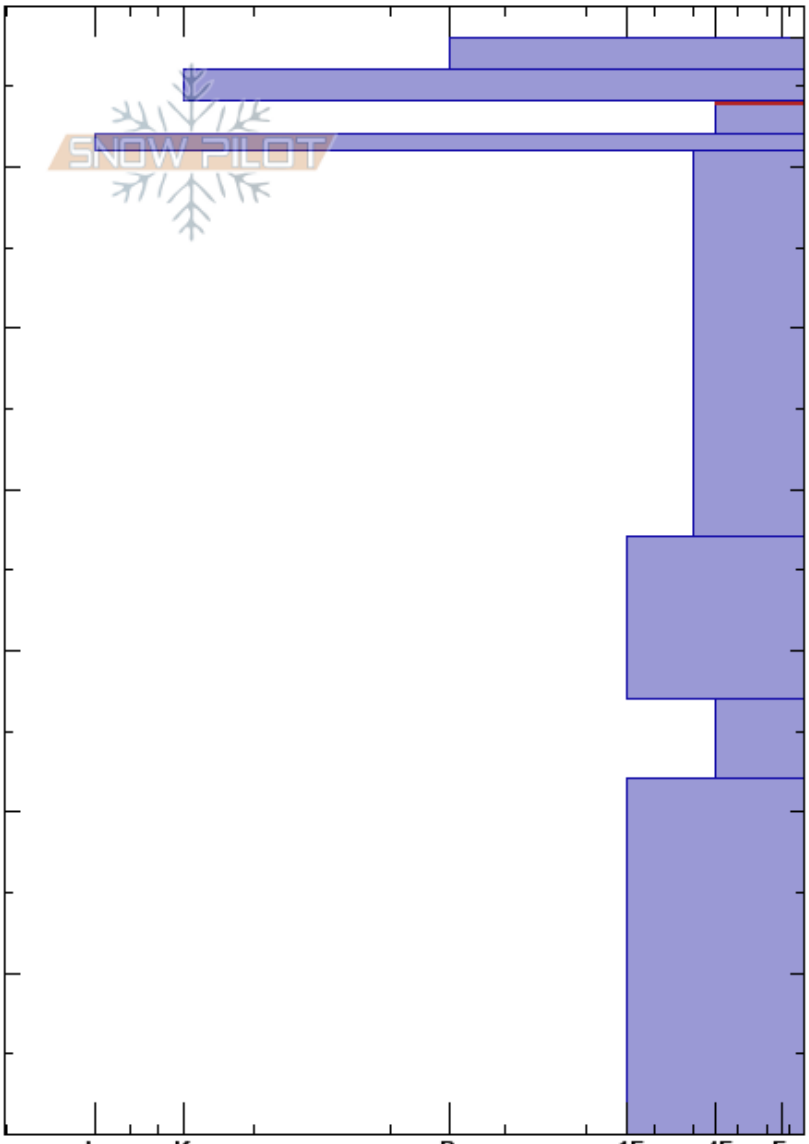

FirstCreekBP  
 Front Range  
 CO  
**Elevation:** 11029 ft  
**Aspect:** 157°  
**Specifics:**

Ron Simenhois  
 02/04/2025 - 12:00pm  
**Co-ord:** 39.82868N, -105.77852E  
**Slope Angle:** 28°  
**Wind Loading:**

**Stability:**  
**Air Temperature:** 1°C  
**Sky Cover:** BKN  
**Precipitation:** NO  
**Wind:** SW Moderate

**HS:**68  
**Layer Notes:**  
 64-62cm:Problematic layer

Crystal Form	Crystal Size	Moisture	$\rho$ kg/m <sup>3</sup>	Stability tests & Layer comments
○				
⊙⊙				← ECTP11 @64cm
/ (∅)	0.5(0.5)			
⊙⊙				
⊖	1			
● (□)	0.5(0.5)			
⊖	1.5			
^	3			