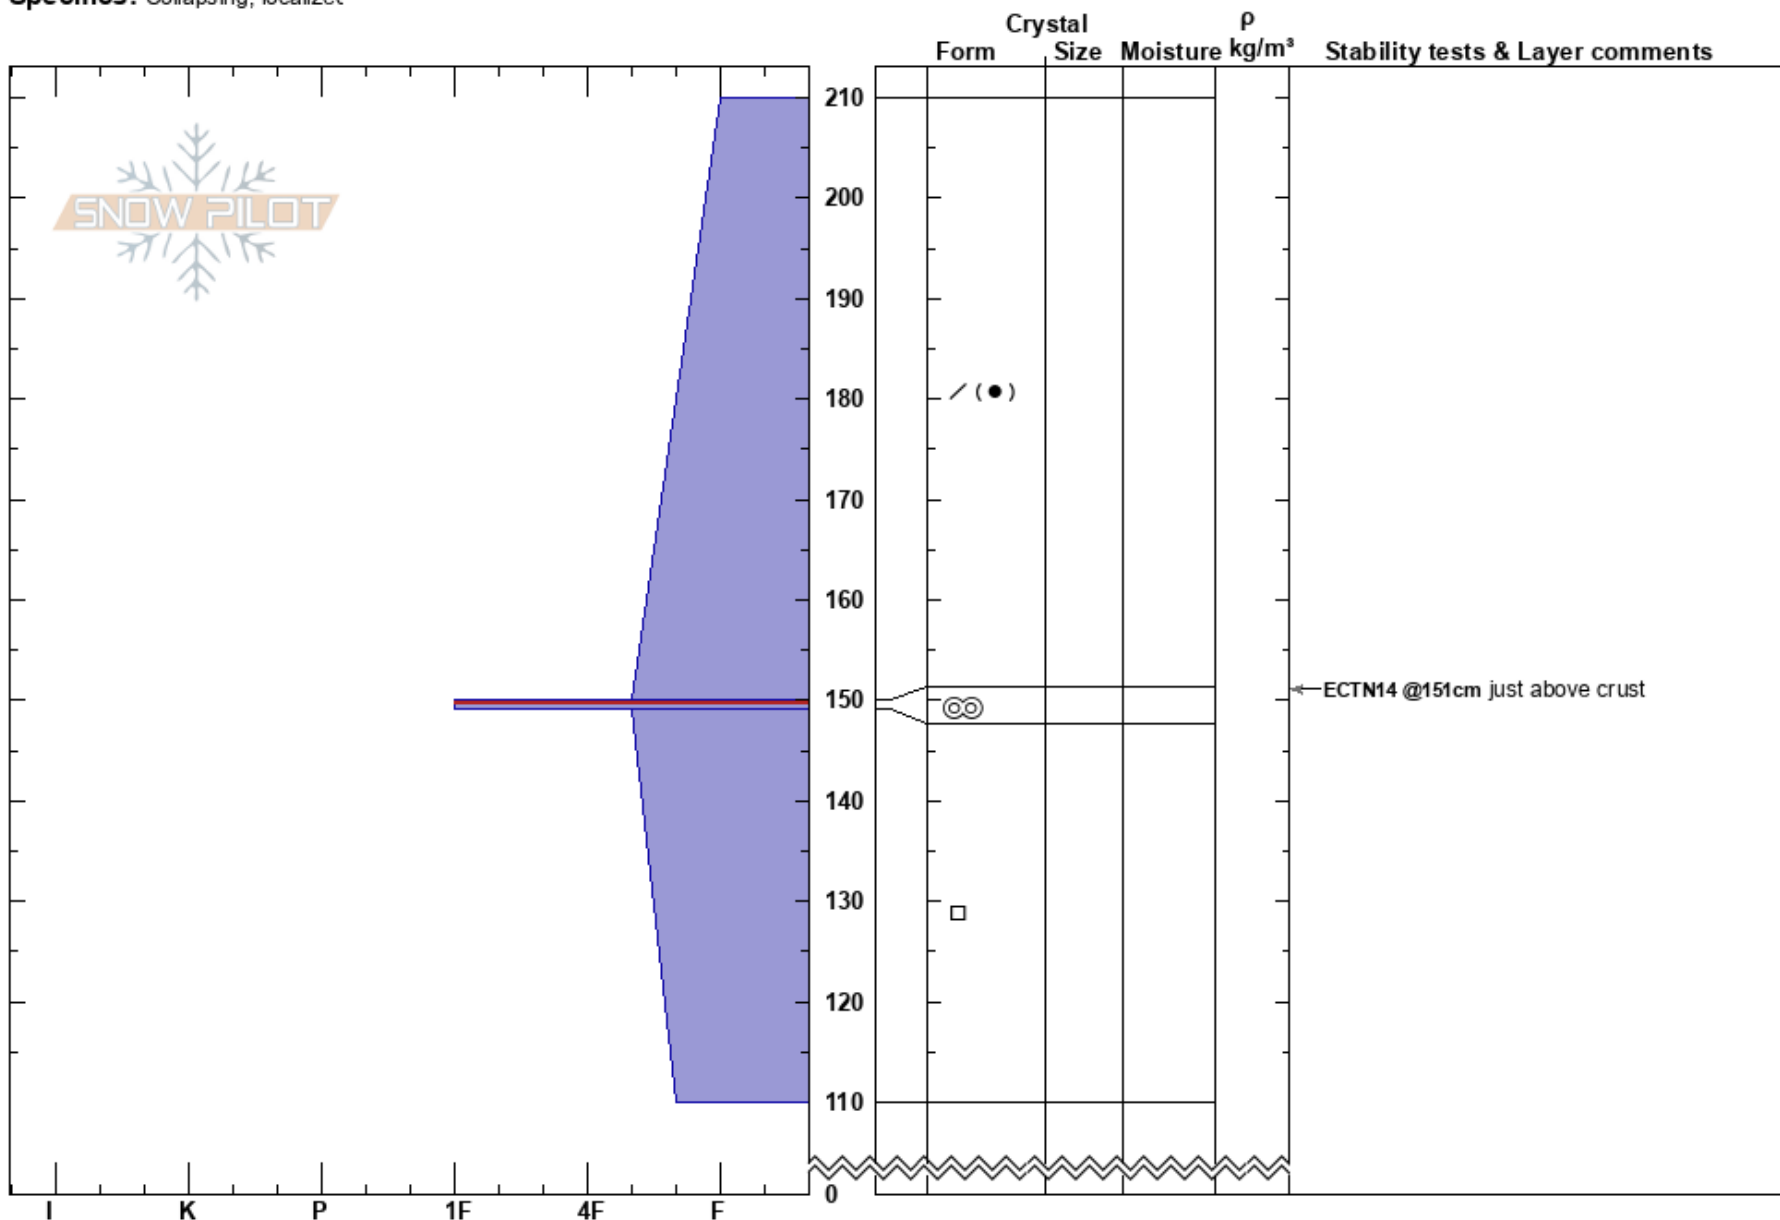

Mud Pass (Mosquito)  
 Snake River Range  
 WY  
**Elevation:** 8900 ft  
**Aspect:** E  
**Specifics:** Collapsing, localized

Travis Baldwin  
 02/04/2025 - 12:00pm  
**Co-ord:** 43.42133N, -110.99268W  
**Slope Angle:** 25°  
**Wind Loading:** yes

**Stability:**  
**Air Temperature:** HS:210  
**Sky Cover:** BKN  
**Precipitation:** NO  
**Wind:** SW Light Breeze  
**Layer Notes:**  
 150-149cm: Problematic layer

**Notes:** visible loading on ridgetops