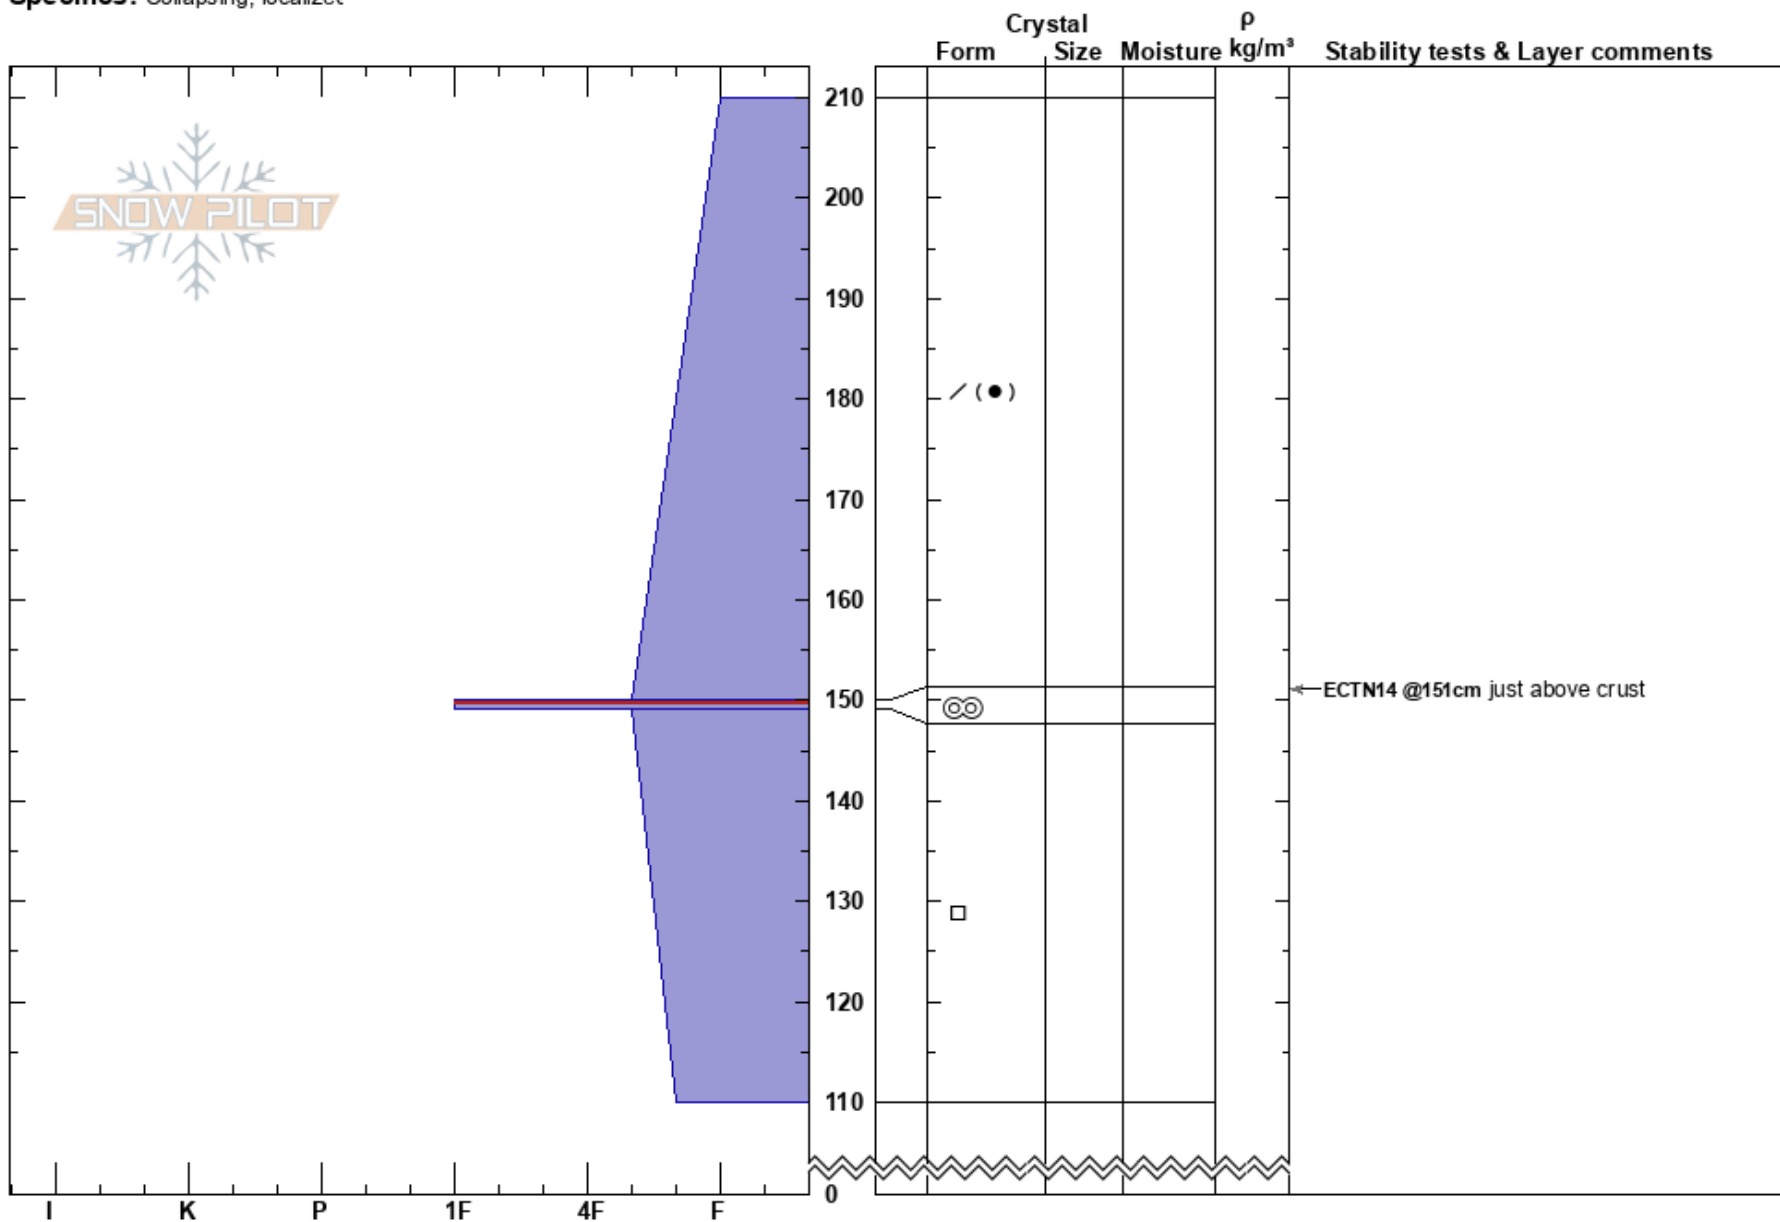

Mud Pass (Mosquito)
 Snake River Range
 WY
Elevation: 8900 ft
Aspect: E
Specifics: Collapsing, localized

Travis Baldwin
 02/04/2025 - 12:00pm
Co-ord: 43.42133N, -110.99268W
Slope Angle: 25°
Wind Loading: yes

Stability:
Air Temperature: HS:210
Sky Cover: BKN
Precipitation: NO
Wind: SW Light Breeze
Layer Notes: 150-149cm: Problematic layer

Notes: visible loading on ridgetops