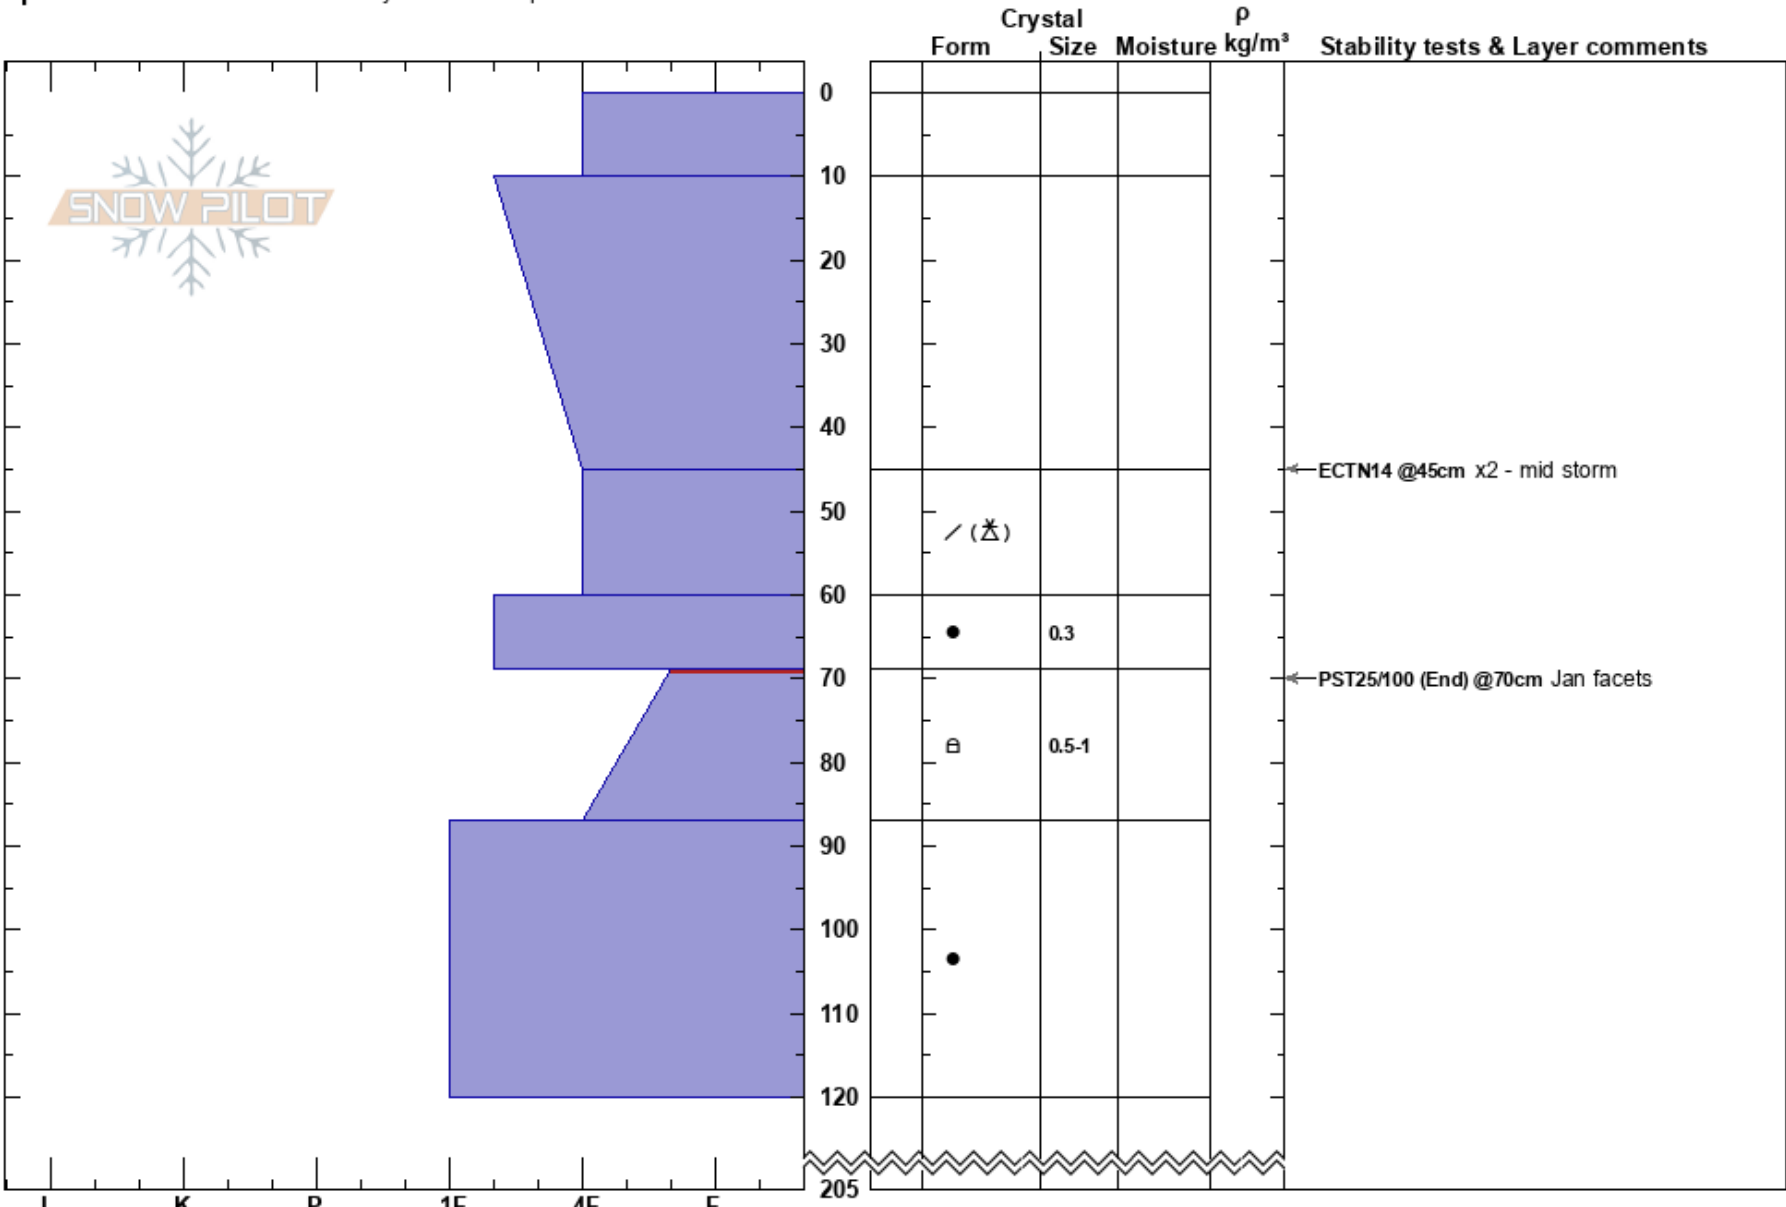

Above Chicken Scratch
 Teton Range
 WY
Elevation: 10000 ft
Aspect: 10°
Specifics: Recent avalanche activity on similar slopes

Noah McCorkel
 02/04/2025 - 11:00am
Co-ord: 43.50725N, -110.94901W
Slope Angle: 25°
Wind Loading:

Stability:
Air Temperature: 28°C
Sky Cover: SCT
Precipitation: NO
Wind: SW Moderate

HS:205
PF:50 69-87cm:Problematic layer
PS: 10

Notes: ECTX on January drought facets, down 70cm. We did not ski slope.