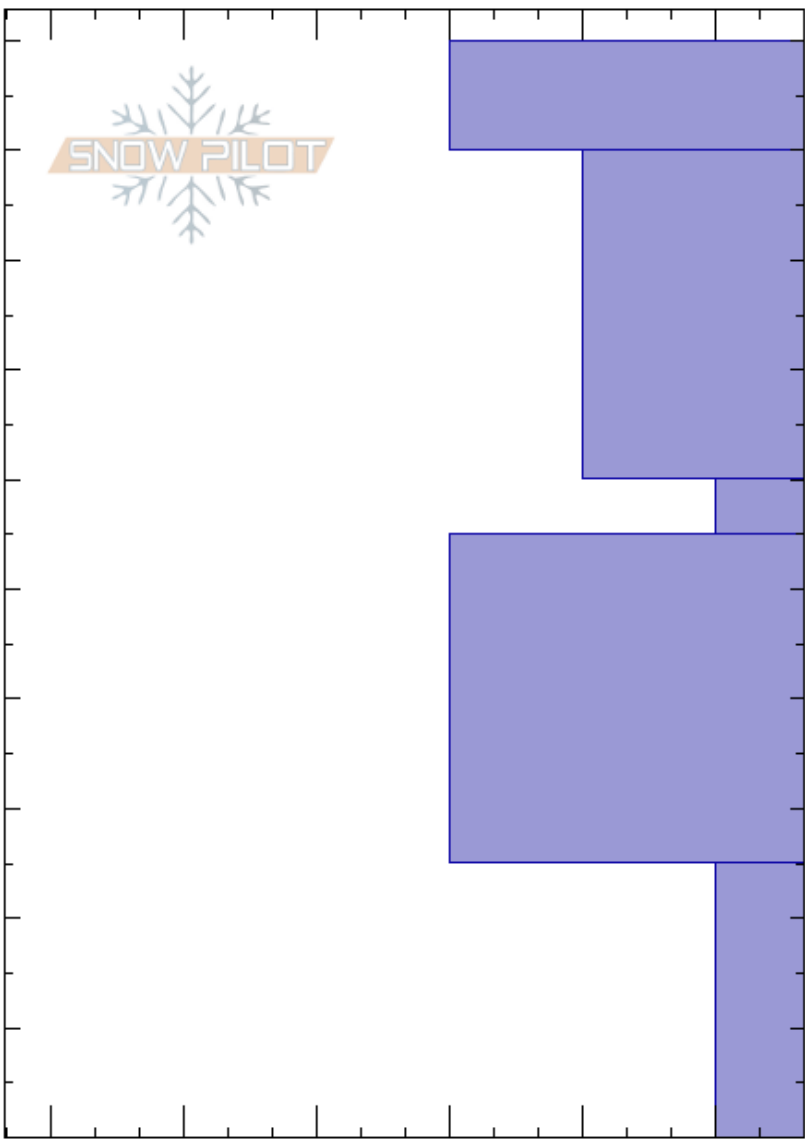

Jumbo Saddle
 Rattlesnake Mtns
 MT
Elevation: 3937 ft
Aspect: 270°
Specifics: Collapsing, localized

Timothy Laroche
 02/04/2025 - 11:30am
Co-ord: 46.89427N, -113.94601W
Slope Angle: 25°
Wind Loading: yes

Stability:
Air Temperature:
Sky Cover: OVC
Precipitation: S-1
Wind: E Strong

HS: 100
PF: 100 25-0cm: Problematic layer
PS: 5

Crystal Form	Crystal Size	Moisture	ρ kg/m ³	Stability tests & Layer comments
•				
/ (/)				
⊖				
•				
□ (^)				← ECTP17 @25cm