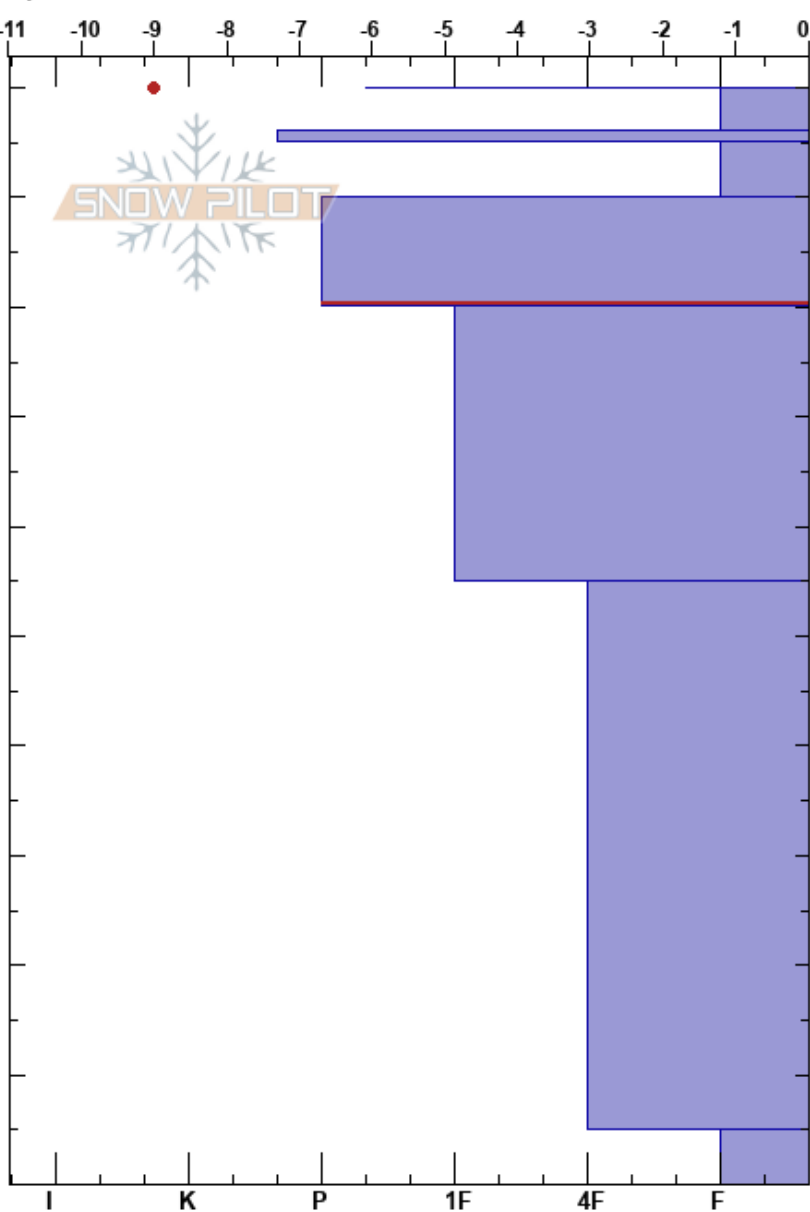

Button Bowl
 Carson Pass
 CA
 Elevation: 8780 ft
 Aspect: 25°

Taylor Norton
 01/29/2025 - 2:00pm
 Co-ord: 38.67328N, -120.04976W
 Slope Angle: 30°
 Wind Loading:

Stability:
 Air Temperature: 2.1°C
 Sky Cover: CLR
 Precipitation: NO
 Wind: Calm

HS:100
 PF:10
 90-80cm: Problematic layer

Specifics: Pit dug in a Ski Area; Pit is representative of backcountry

Form	Crystal		Moisture	ρ kg/m³	Stability tests & Layer comments
	Size	Moisture			
⊙					
□	1-2				
■					
□	1-3				
■ (□)	(0.5)				
⊖	0.5-1				← CT25, Q3 @80cm
⊖	1-2				
□	1-3				