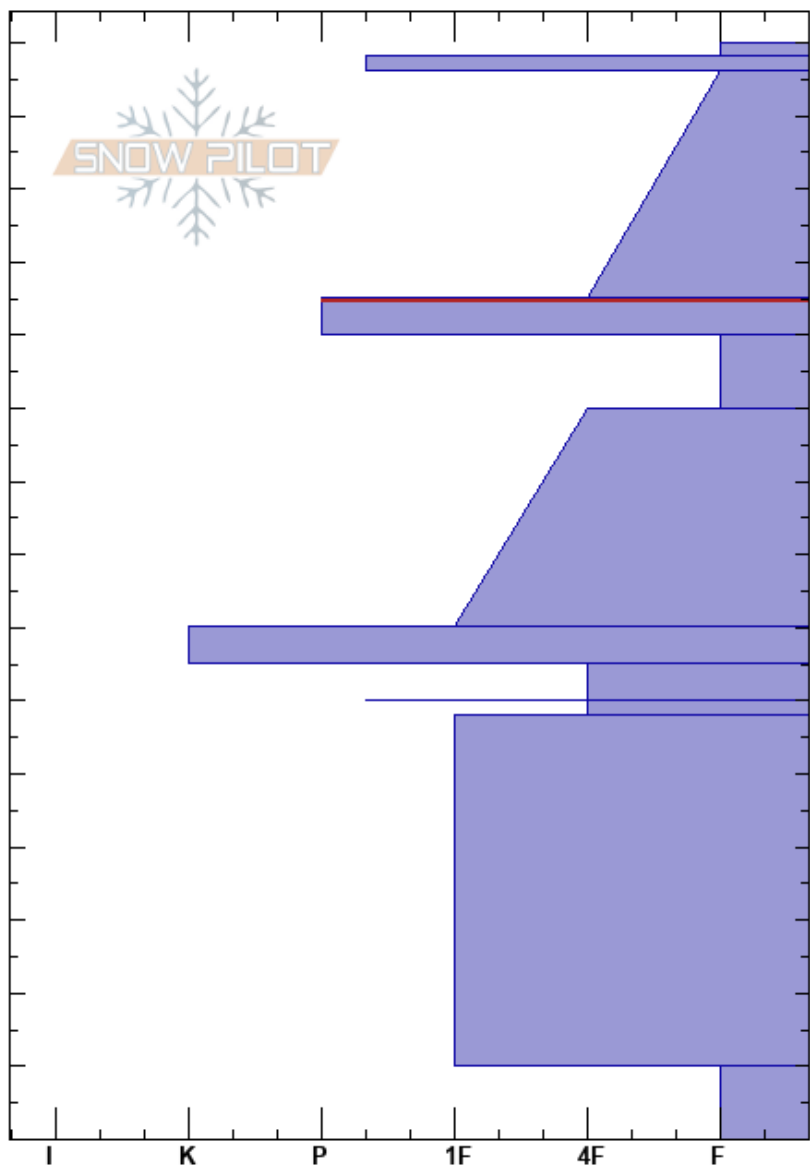

Little Sister
 Carson Pass
 CA
 Elevation: 8908 ft
 Aspect: 0°
 Specifics: Pit dug in a Ski Area; Poor pit location

Taylor Norton
 02/04/2025 - 2:30pm
 Co-ord: 38.67077N, -120.07245W
 Slope Angle: 27°
 Wind Loading:

Stability: HS:150
 Air Temperature: 3.9°C
 Sky Cover: CLR
 Precipitation: NO
 Wind: Light Breeze

Layer Notes:
 146-115cm: Ski tracks throughout layer
 115-110cm: Problematic layer

Height (cm)	Crystal		Moisture	ρ kg/m ³	Stability tests & Layer comments
	Form	Size			
150	/	0.1-0.5			
146-140	•	0.1-0.5			
130-120	⊖	0.1-1			146-115cm: Ski tracks throughout layer
115-110	■				← CT14, Q3 @120cm
100-90	□	1-2			
80-70	⊖	0.5-1			
70-60	■				
60-50	□	0.5-1			
50-40	■				
30-20	□	0.5-1			
10-0	□	1-2			

Notes: Ski tracks found in pit, poor location