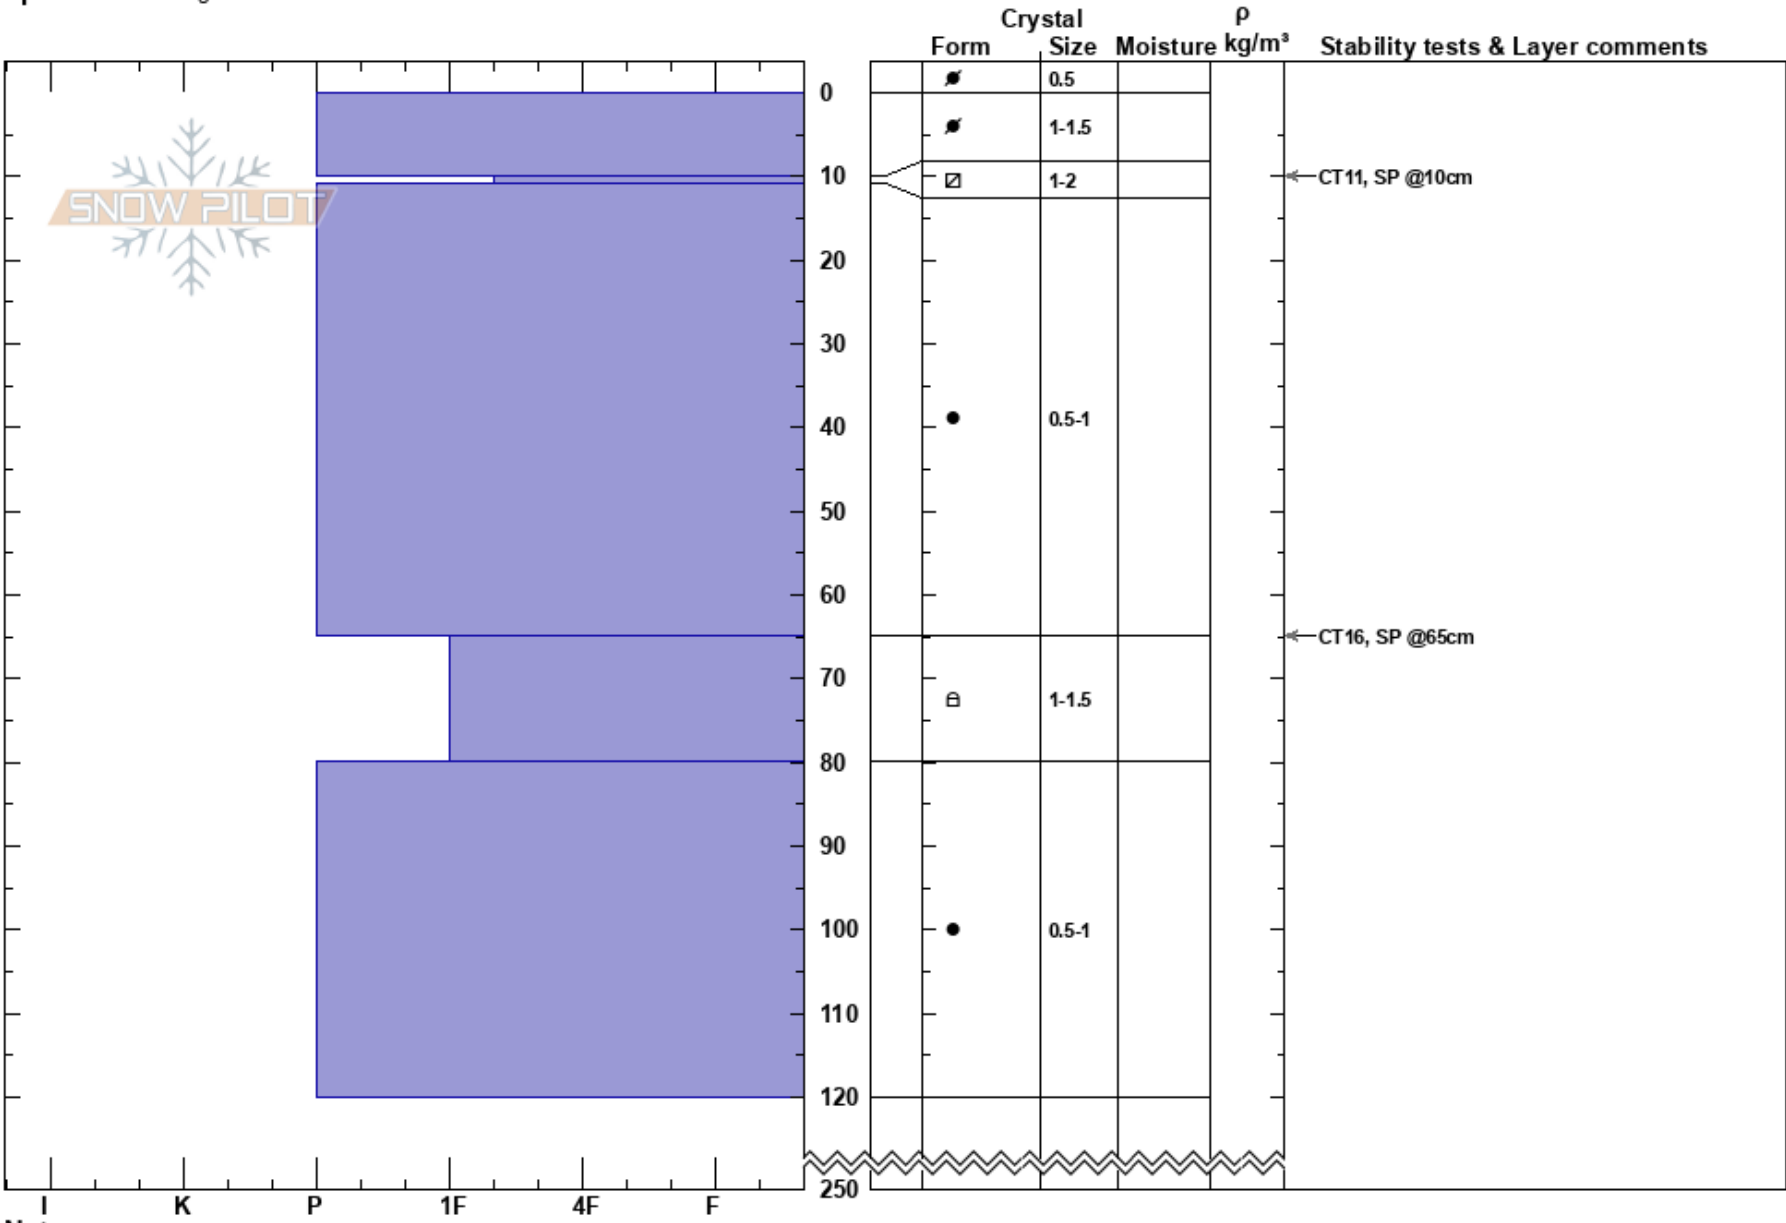

Dwarf 6
 Tenmile Range
 CO
Elevation: 12260 ft
Aspect: 93°
Specifics: Pit dug in a Ski Area

johnny kilroy
 02/04/2025 - 10:30am
Co-ord: 39.46264N, -106.10367W
Slope Angle: 37°
Wind Loading: yes

Stability:
Air Temperature: 37°C
Sky Cover: FEW
Precipitation: NO
Wind: SW Light Breeze

HS:250
PF:5 10-11cm:Problematic layer
PS: 1

Notes: