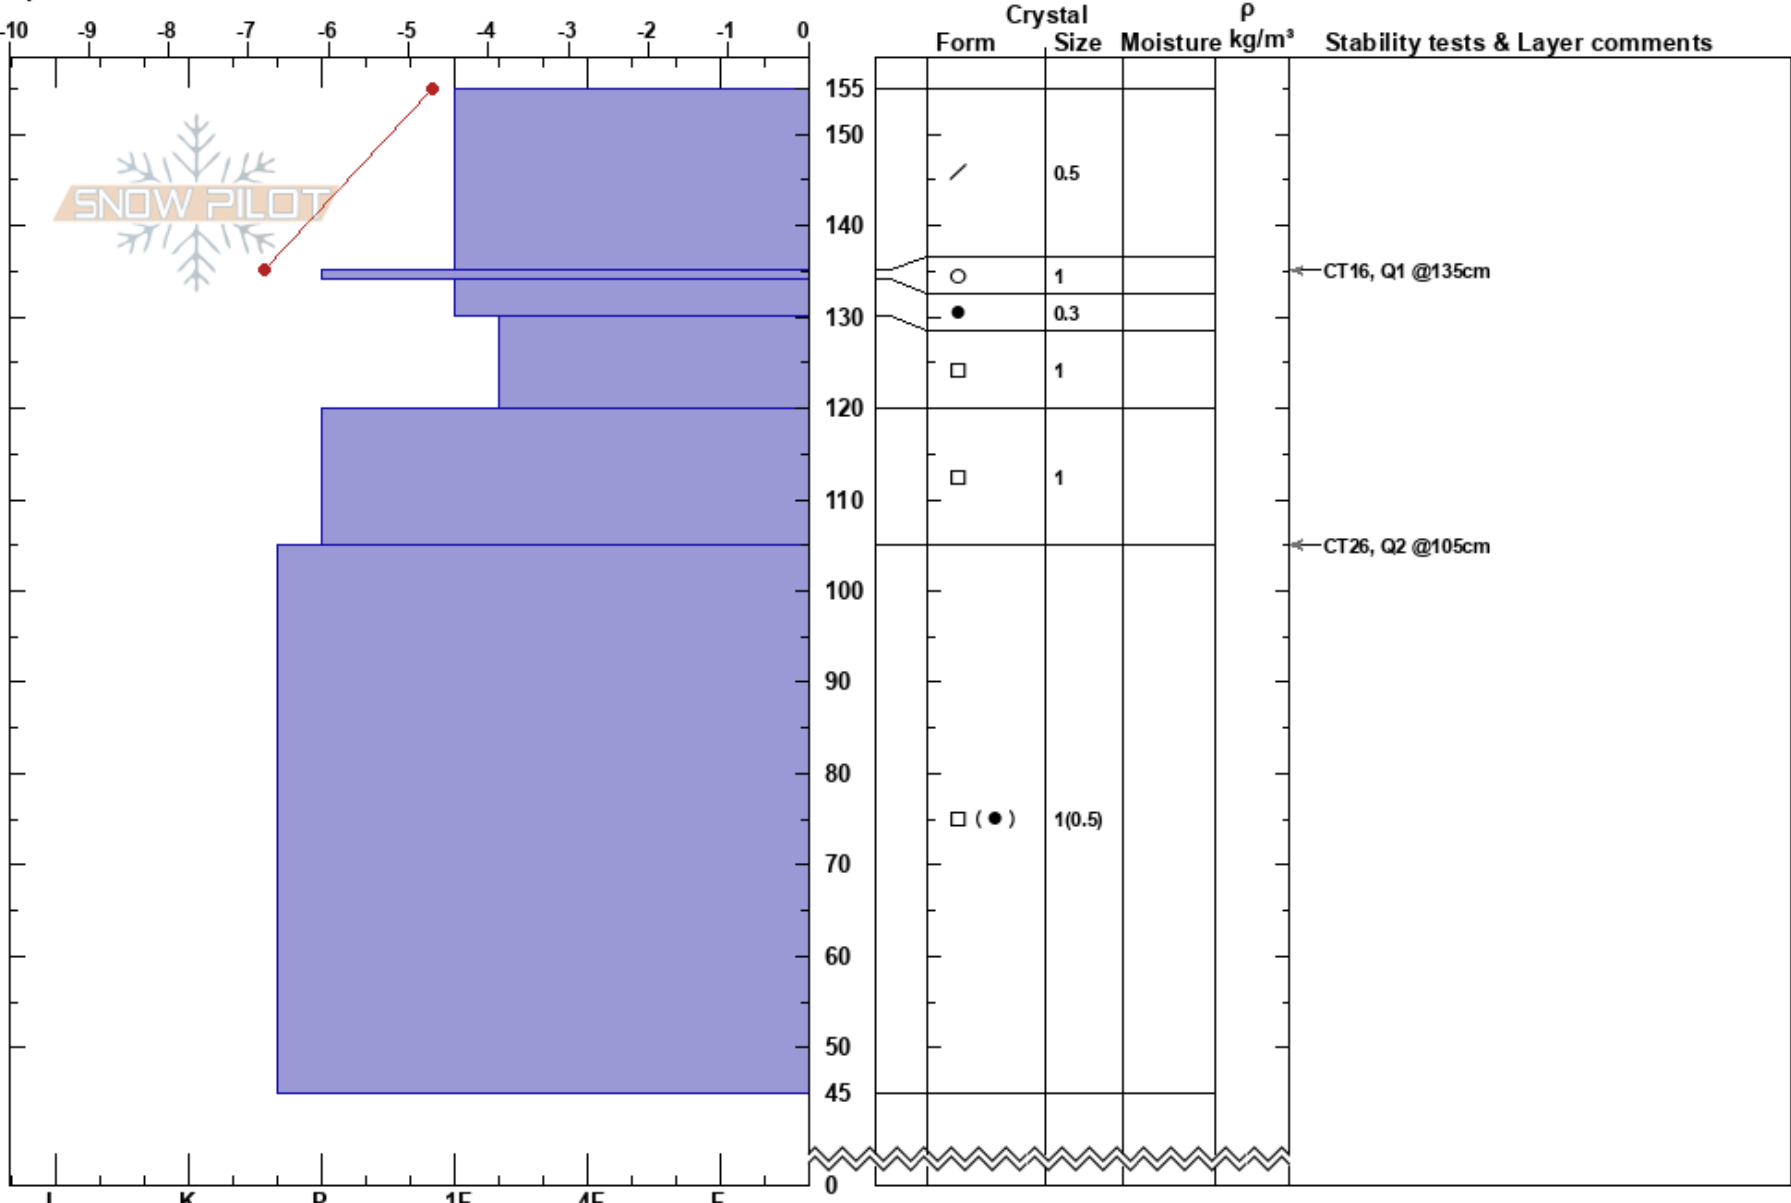

Patricia Bowl
 Eastern Sierra Nevada
 CA
 Elevation: 10680 ft
 Aspect: NE

Max Karmel
 02/03/2025 - 12:30pm
 Co-ord: 37.46500N, -118.75111W
 Slope Angle: 28°
 Wind Loading: yes

Stability: Good
 Air Temperature: 35°C
 Sky Cover: BKN
 Precipitation: NO
 Wind: SW Light Breeze

HS:155
 PF:40
 PS:10
 135-134cm:Problematic layer

Specifics: Pit is adjacent to avalanche: flank; Recent avalanche activity on similar slopes; We skied slope

Notes: