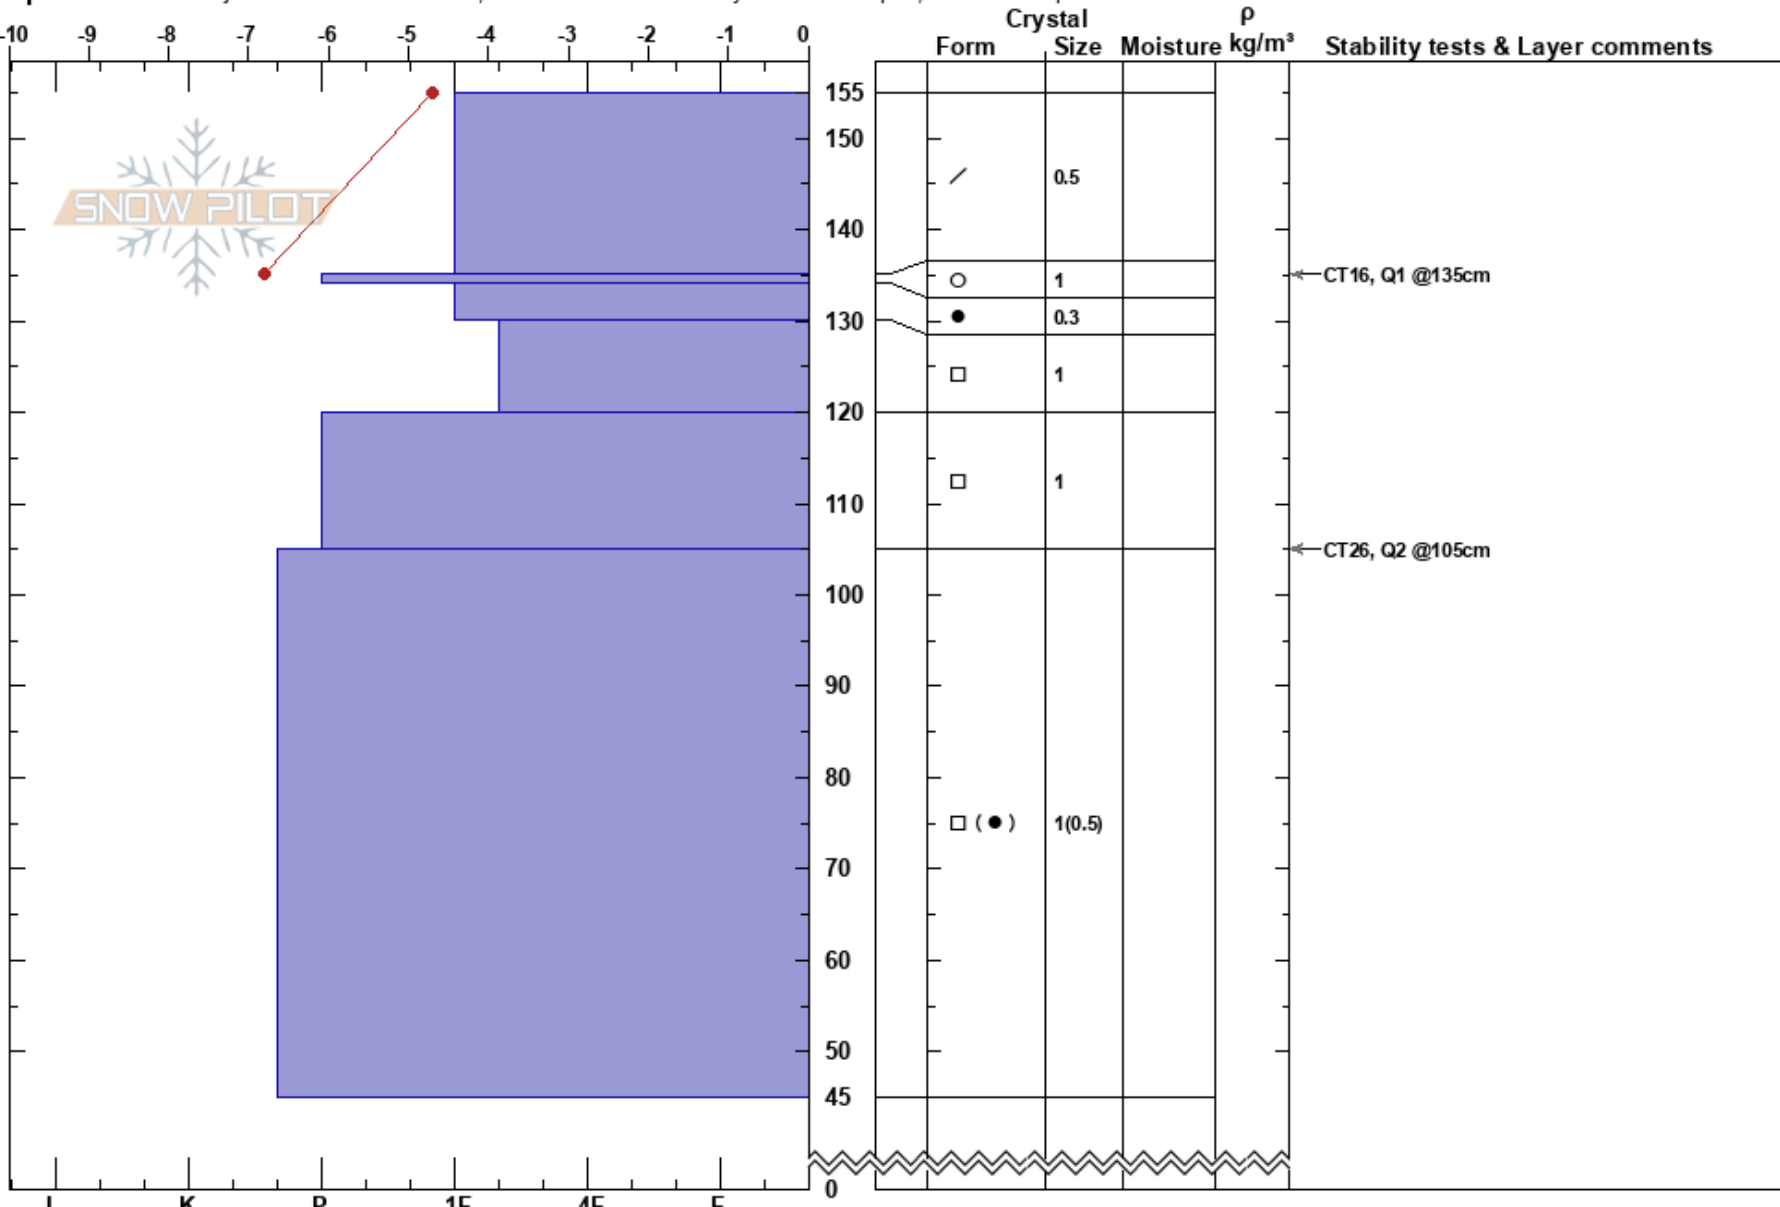

Patricia Bowl
 Eastern Sierra Nevada
 CA
Elevation: 10680 ft
Aspect: NE

Max Karmel
 02/03/2025 - 12:30pm
Co-ord: 37.46500N, -118.75111W
Slope Angle: 28°
Wind Loading: yes

Stability: Good **HS:** 155 **Layer Notes:**
Air Temperature: 35°C **PF:** 40 135-134cm: Problematic layer
Sky Cover: BKN **PS:** 10
Precipitation: NO
Wind: SW Light Breeze

Specifics: Pit is adjacent to avalanche: flank; Recent avalanche activity on similar slopes; We skied slope

Notes: