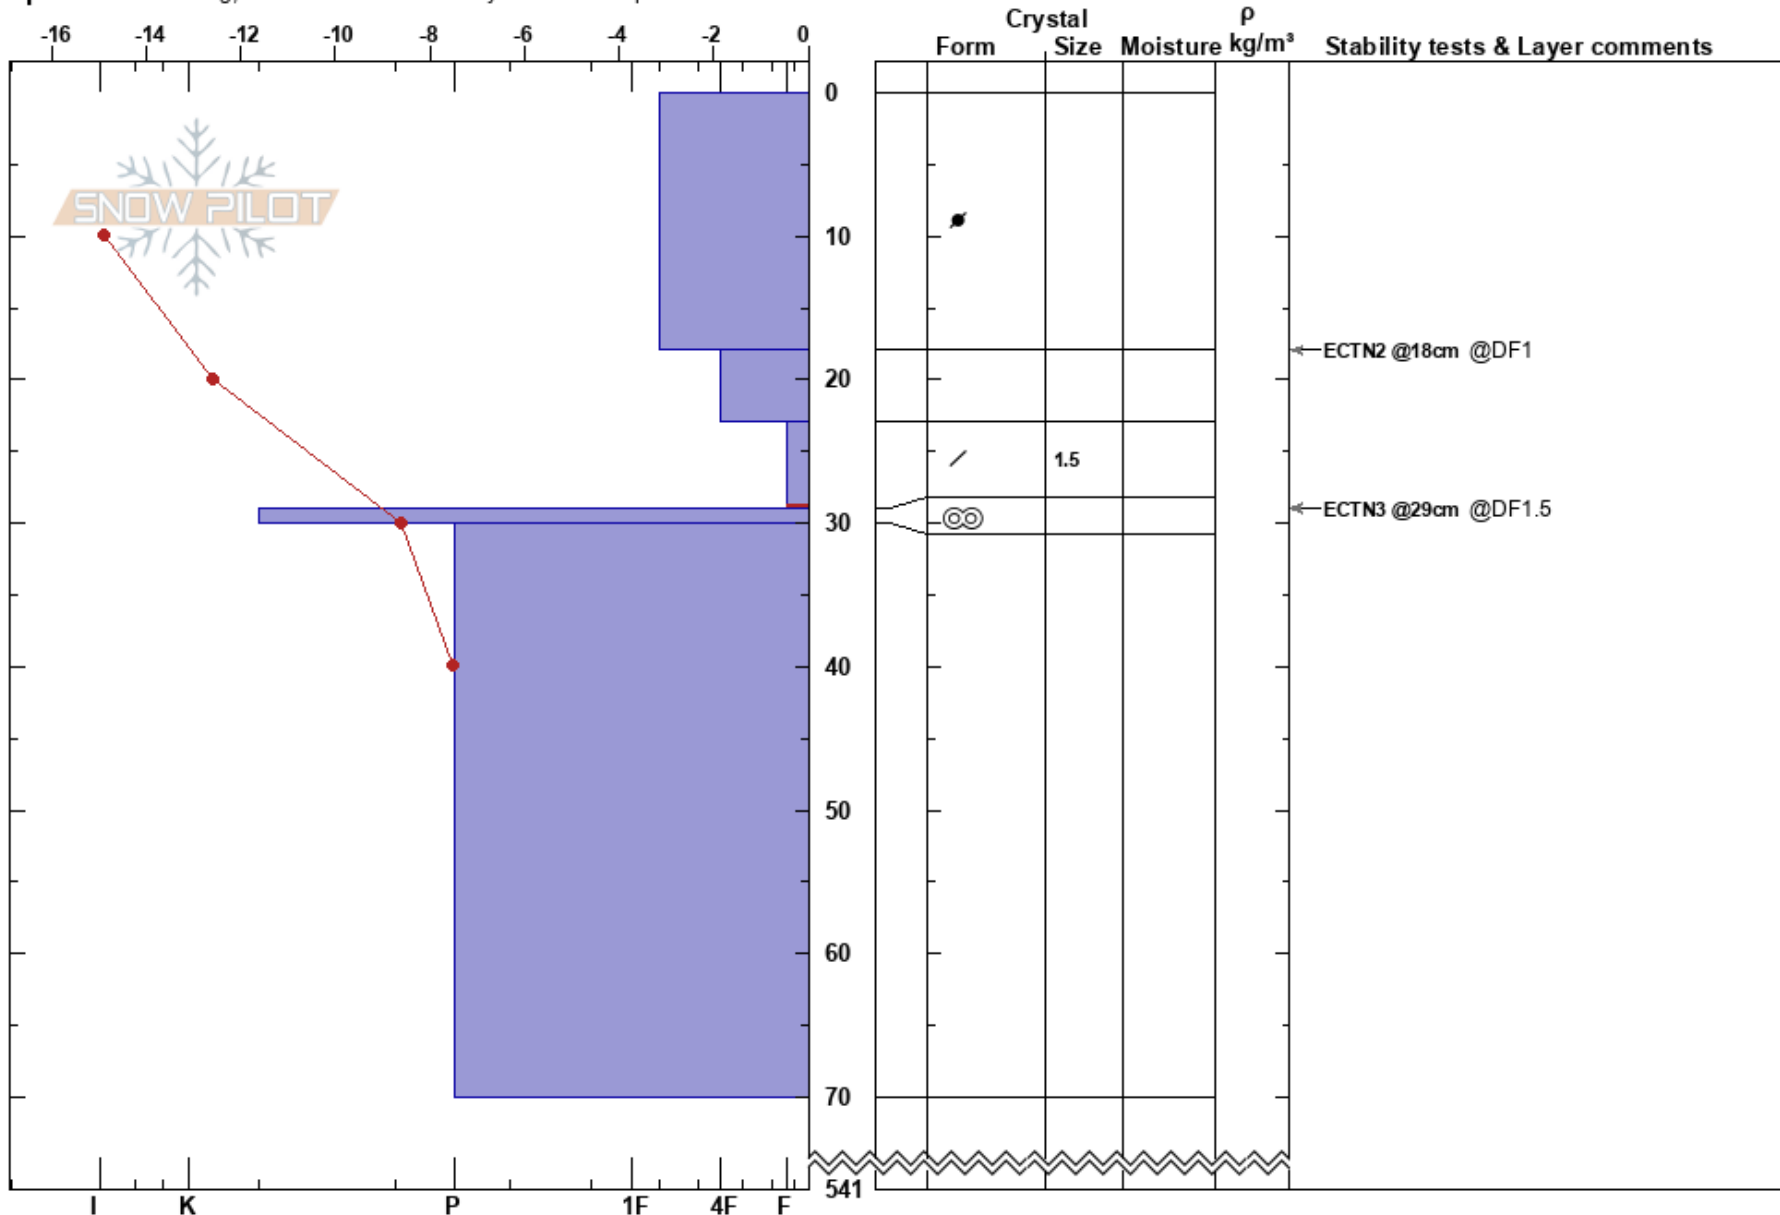

Tvillingbäckarna
Borkafället
Sweden
Elevation: 730 m
Aspect: N

Stefan Lundin
04/02/2025 - 11:30
Co-ord: 65.23707N, 15.40351E
Slope Angle: 26°
Wind Loading: yes

Stability: HS:541
Air Temperature: -14°C PF:30
Sky Cover: OVC
Precipitation: S-1
Wind: E Moderate

Specifics: Cracking; Recent avalanche activity on similar slopes

Notes: Liten skråladdad formation vid trädgräns.