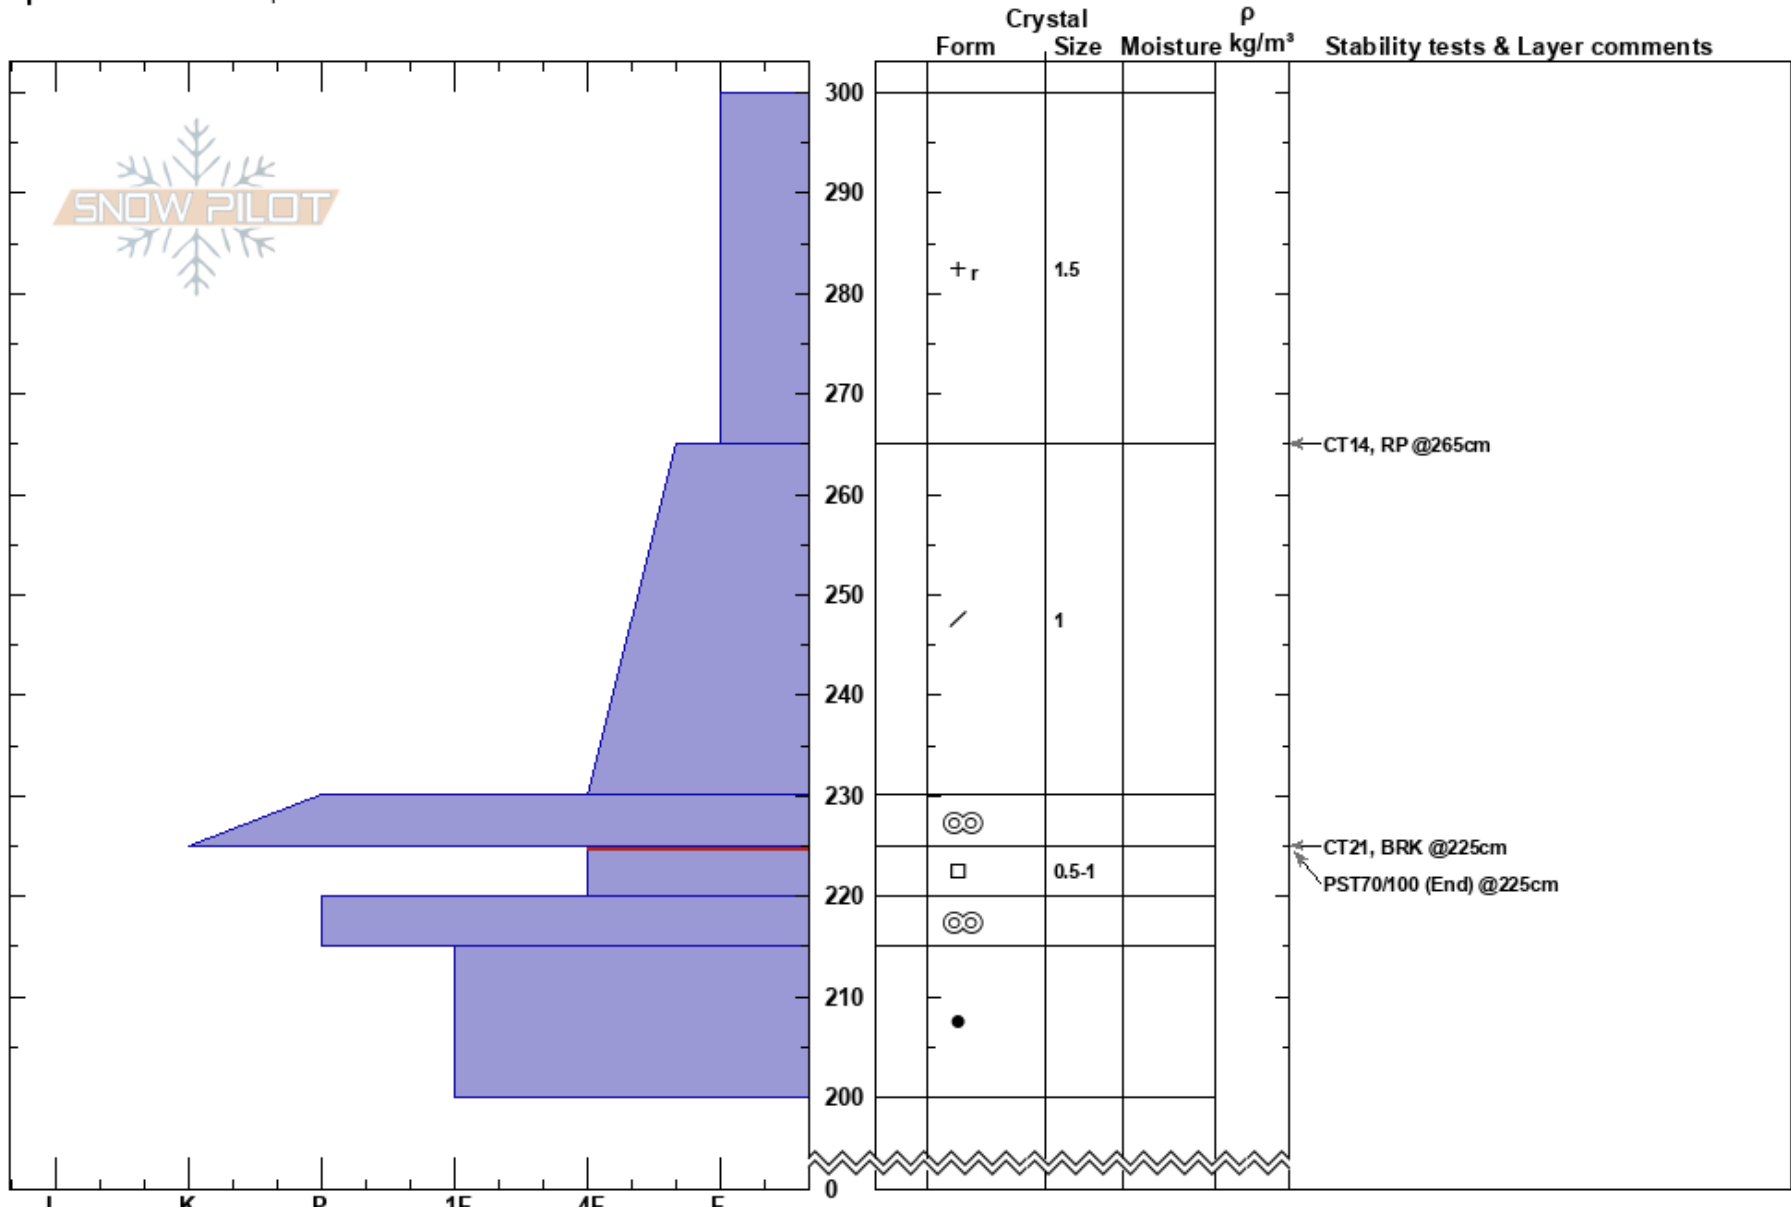

Deadhorse
 Mount Rainier -Paradise
 WA
Elevation: 5480 ft
Aspect: SW
Specifics: We skied slope

Ryan Lewthwaite
 02/03/2025 - 3:00pm
Co-ord: 46.78806N, -121.74242W
Slope Angle: 28°
Wind Loading: previous

Stability: Fair **HS:**300 **Layer Notes:**
Air Temperature: 22°F **PF:**80 225-220cm:Problematic layer
Sky Cover: BKN **PS:** 30
Precipitation: S1
Wind: W Calm

Notes: