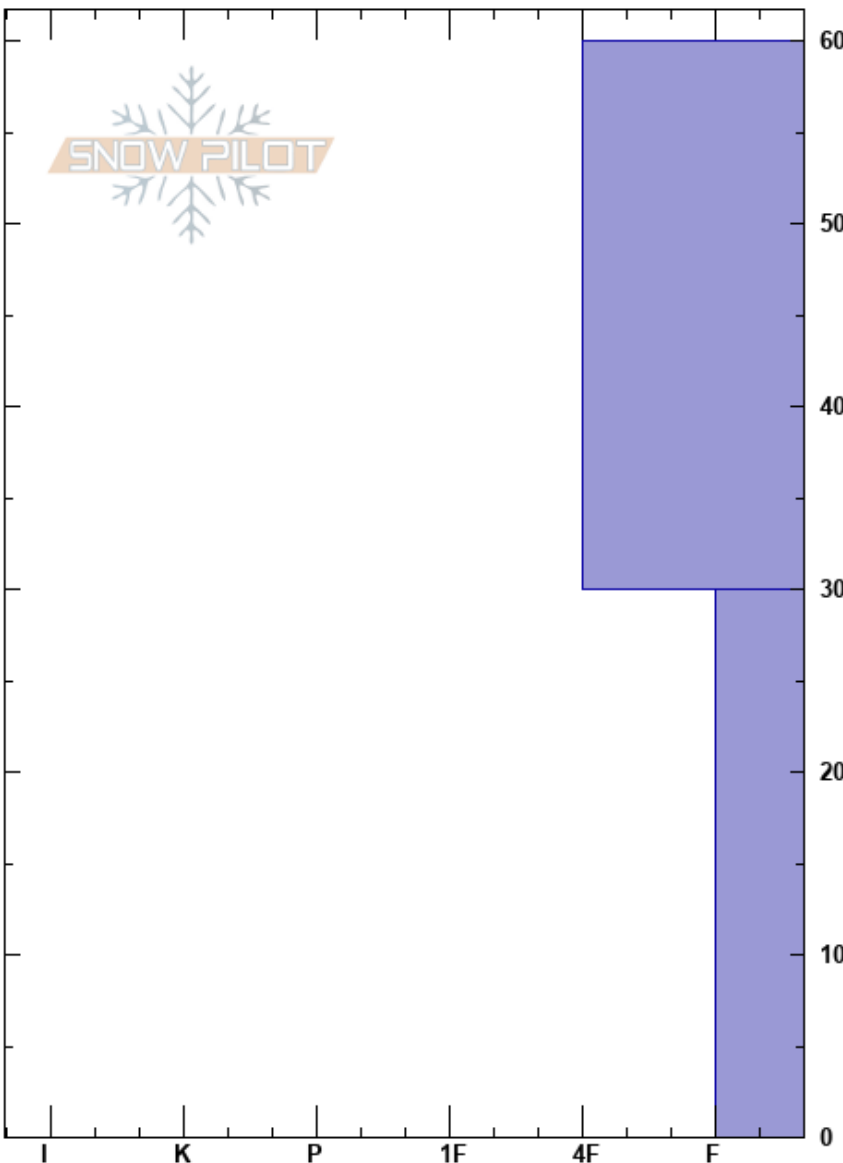

Fremont
 Kachina Peaks
 AZ
 Elevation: 3184 m
 Aspect: N
 Specifics:

Nate Moody
 02/18/2018 - 11:24am
 Co-ord: 35.32960N, -111.66031W
 Slope Angle: 25°
 Wind Loading: yes

Stability:
 Air Temperature:
 Sky Cover: SCT
 Precipitation: NO
 Wind: SW Moderate

HS:60
 PF:30 30-0cm: Problematic layer

Crystal Form	Crystal Size	Moisture	ρ kg/m ³	Stability tests & Layer comments
	1			
	2			

← STV @30cm
 ← CT4, Q1 @30cm

← CT5, Q1 @5cm Sudden Collapse

Notes: