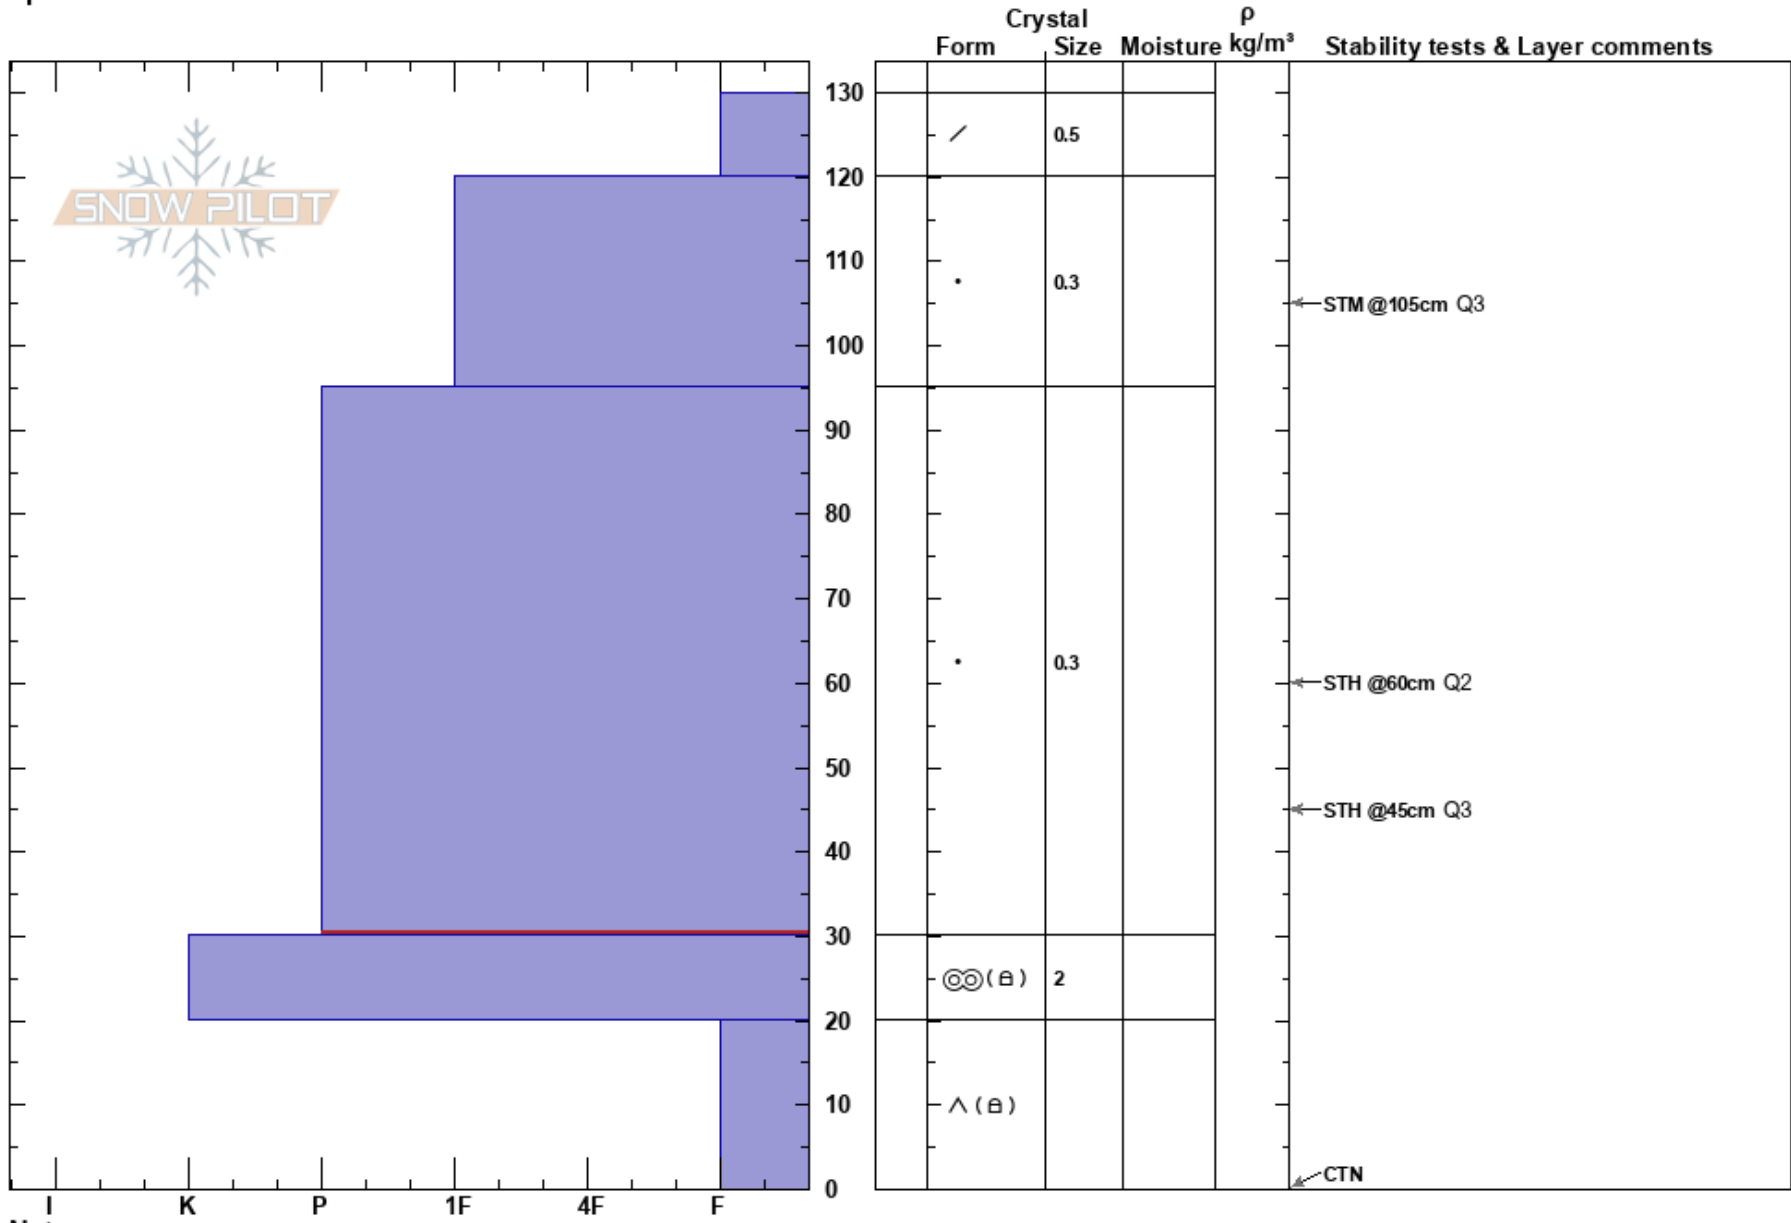

Wind Tunnel Slide Path
 Chugach Range
 AK
 Elevation: 2146 ft
 Aspect: 45°
 Specifics:

Joseph Kurtak
 02/03/2025 - 4:00pm
 Co-ord: 61.10068N, -149.66558W
 Slope Angle: 26°
 Wind Loading: previous

Stability:
 Air Temperature: -6.4°C
 Sky Cover: FEW
 Precipitation: NO
 Wind: Calm

HS:130
 PF:10
 PS:5
 95-30cm:Problematic layer

Notes: Pit done on East margin of Wind Tunnel Slide Path, Flattop Mtn