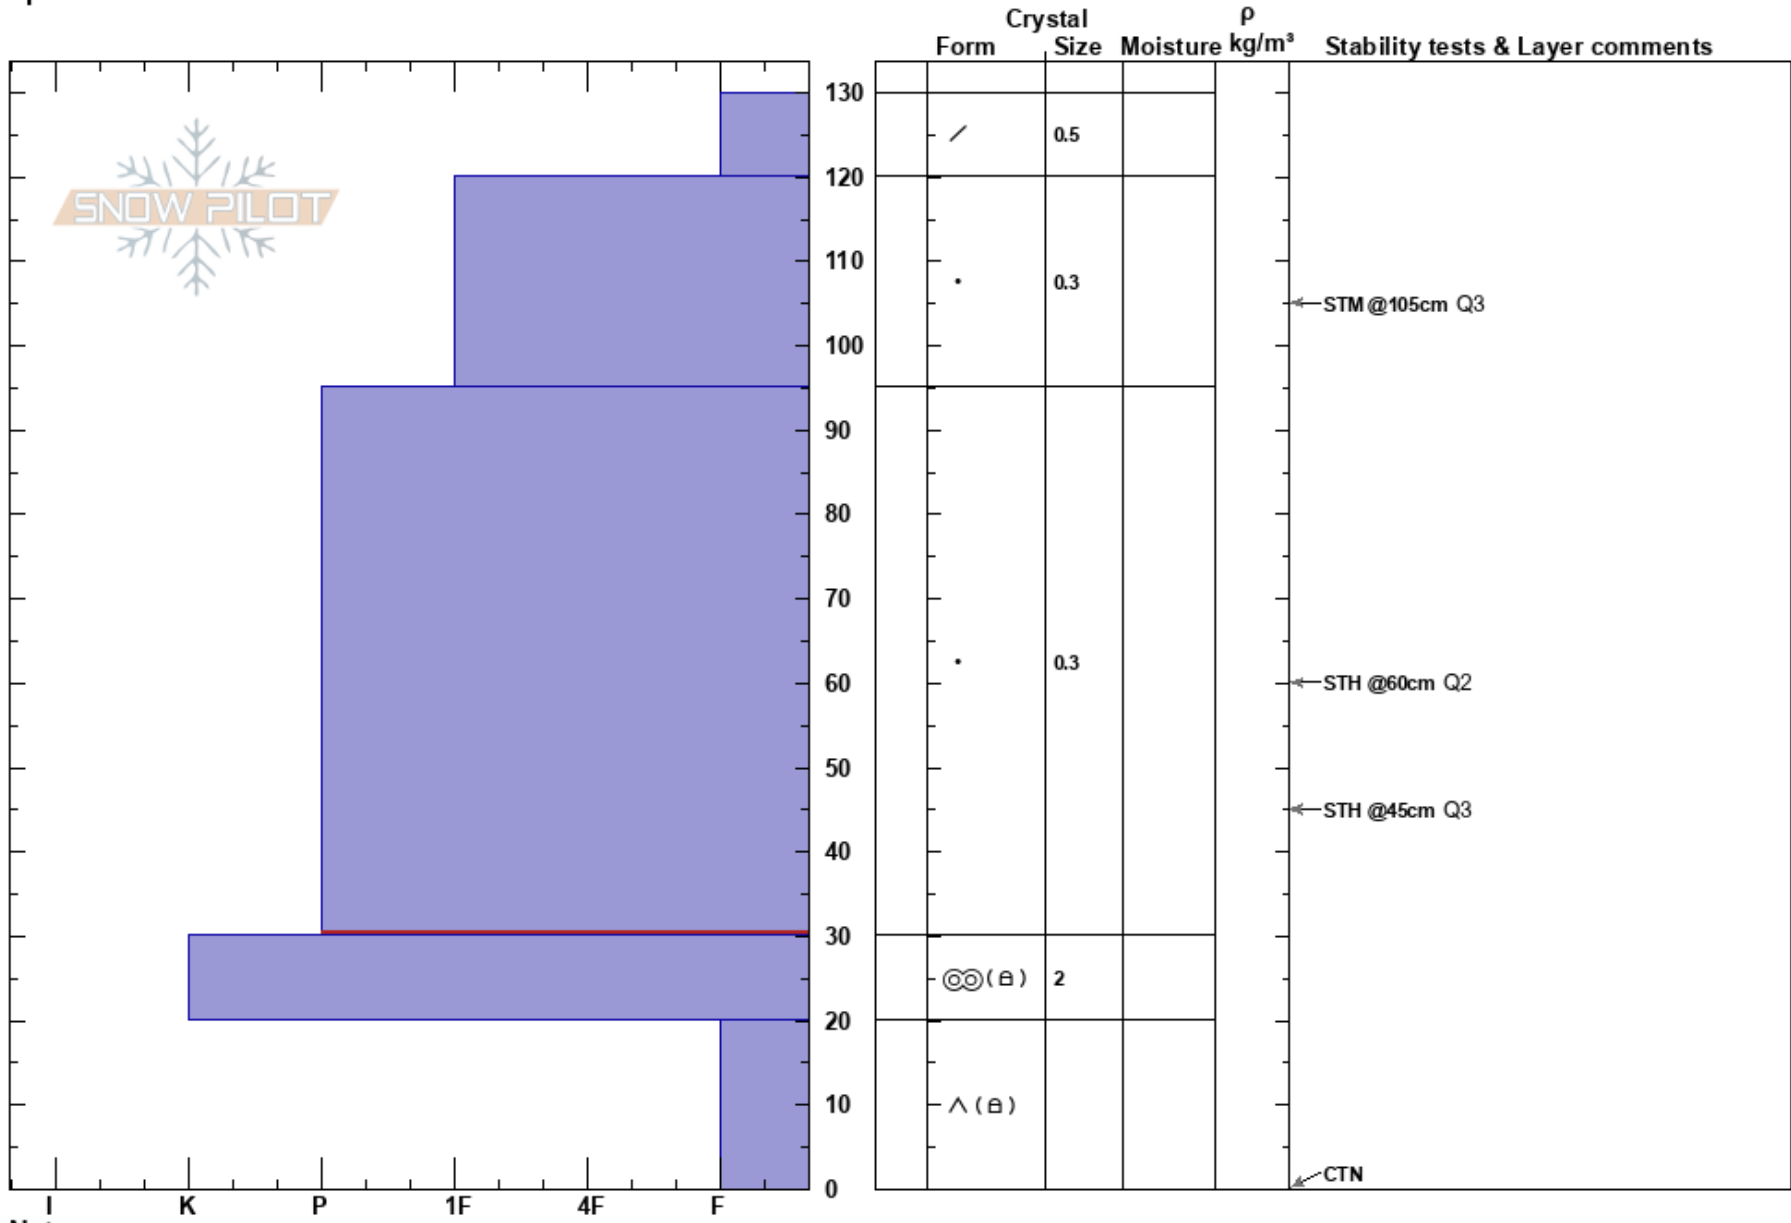

Wind Tunnel Slide Path
 Chugach Range
 AK
 Elevation: 2146 ft
 Aspect: 45°
 Specifics:

Joseph Kurtak
 02/03/2025 - 4:00pm
 Co-ord: 61.10068N, -149.66558W
 Slope Angle: 26°
 Wind Loading: previous

Stability:
 Air Temperature: -6.4°C
 Sky Cover: FEW
 Precipitation: NO
 Wind: Calm

HS:130
 PF:10
 PS:5
 95-30cm: Problematic layer

Notes: Pit done on East margin of Wind Tunnel Slide Path, Flattop Mtn