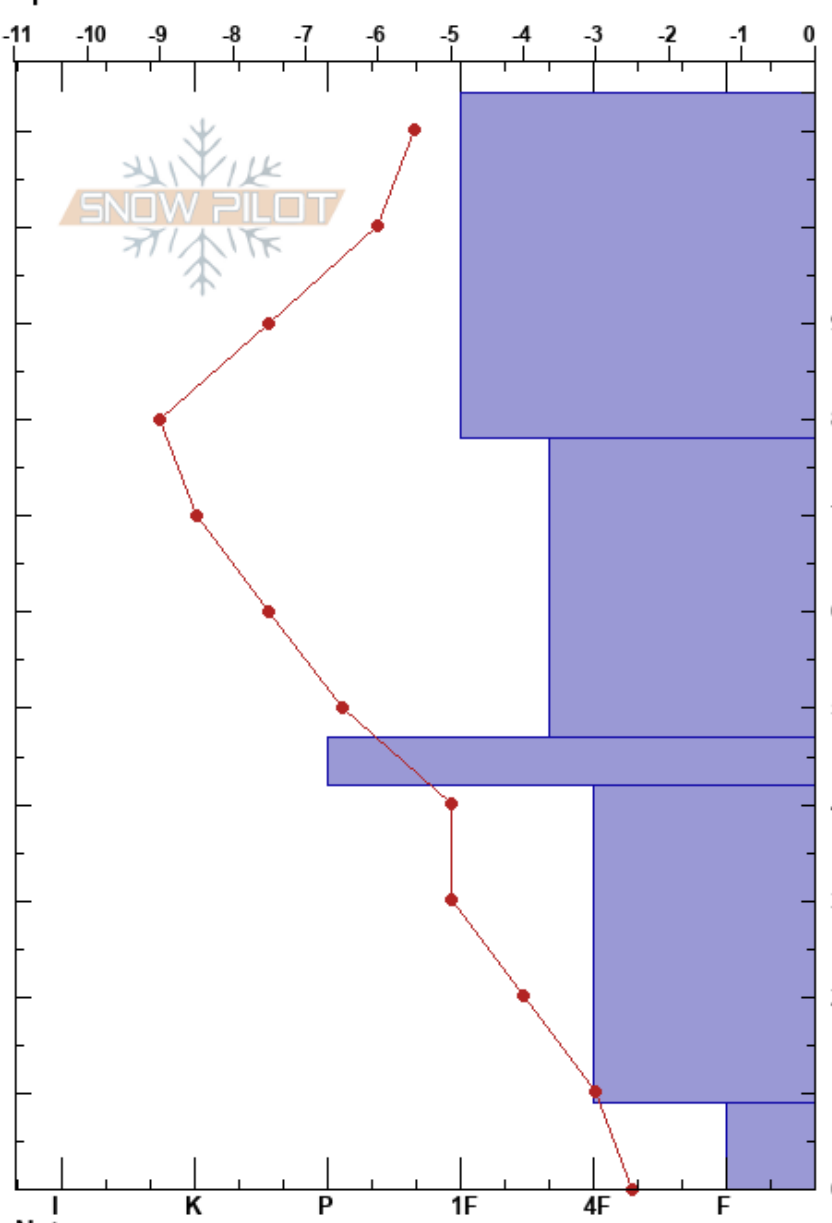

Inner Basin Bowl
 Kachina Peaks
 AZ
 Elevation: 3627 m
 Aspect: NE
 Specifics:

Nate Moody
 02/17/2018 - 1:51pm
 Co-ord: 35.33025N, -111.67762W
 Slope Angle: 33°
 Wind Loading: previous

Stability:
 Air Temperature: 6.1°C
 Sky Cover: FEW
 Precipitation: NO
 Wind: Calm

HS:114
 PF:10
 114-78cm:Problematic layer

Form	Crystal		ρ kg/m ³	Stability tests & Layer comments
	Size	Moisture		
∕ (●)	0.5-1	D		
∕ (●)	1			← CT10, Q2 @78cm ← CT12, Q2 @78cm ← ECTP7 @78cm
♡	2			
⊖	1.5-2			
□	3			

Notes: Heavily loaded in starting zone for path