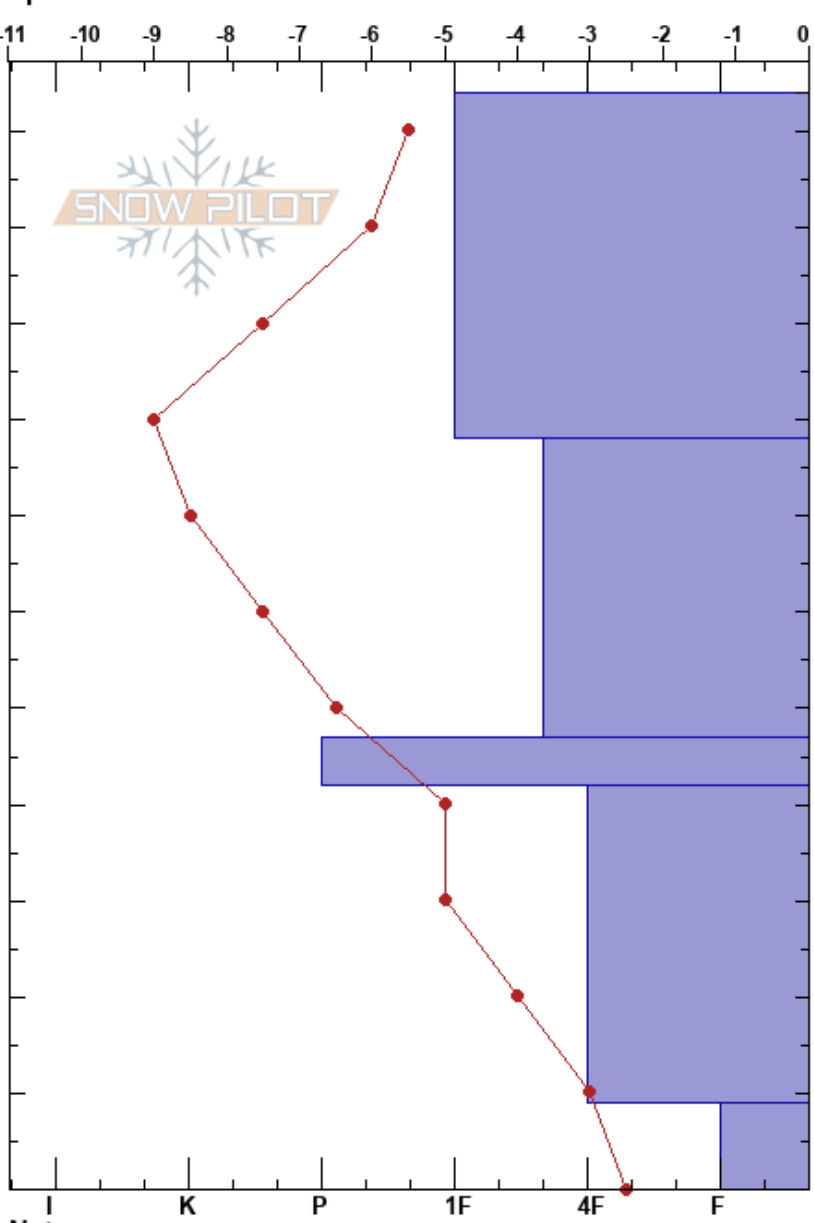

Inner Basin Bowl
 Kachina Peaks
 AZ
 Elevation: 3627 m
 Aspect: NE
 Specifics:

Nate Moody
 02/17/2018 - 1:51pm
 Co-ord: 35.33025N, -111.67762W
 Slope Angle: 33°
 Wind Loading: previous

Stability: **HS:114**
 Air Temperature: 6.1°C PF:10 114-78cm:Problematic layer
 Sky Cover: FEW
 Precipitation: NO
 Wind: Calm

Form	Crystal		ρ kg/m ³	Stability tests & Layer comments
	Size	Moisture		
∕ (●)	0.5-1	D		
∕ (●)	1			← CT10, Q2 @78cm ← CT12, Q2 @78cm ← ECTP7 @78cm
♡	2			
⊖	1.5-2			
□	3			

Notes: Heavily loaded in starting zone for path