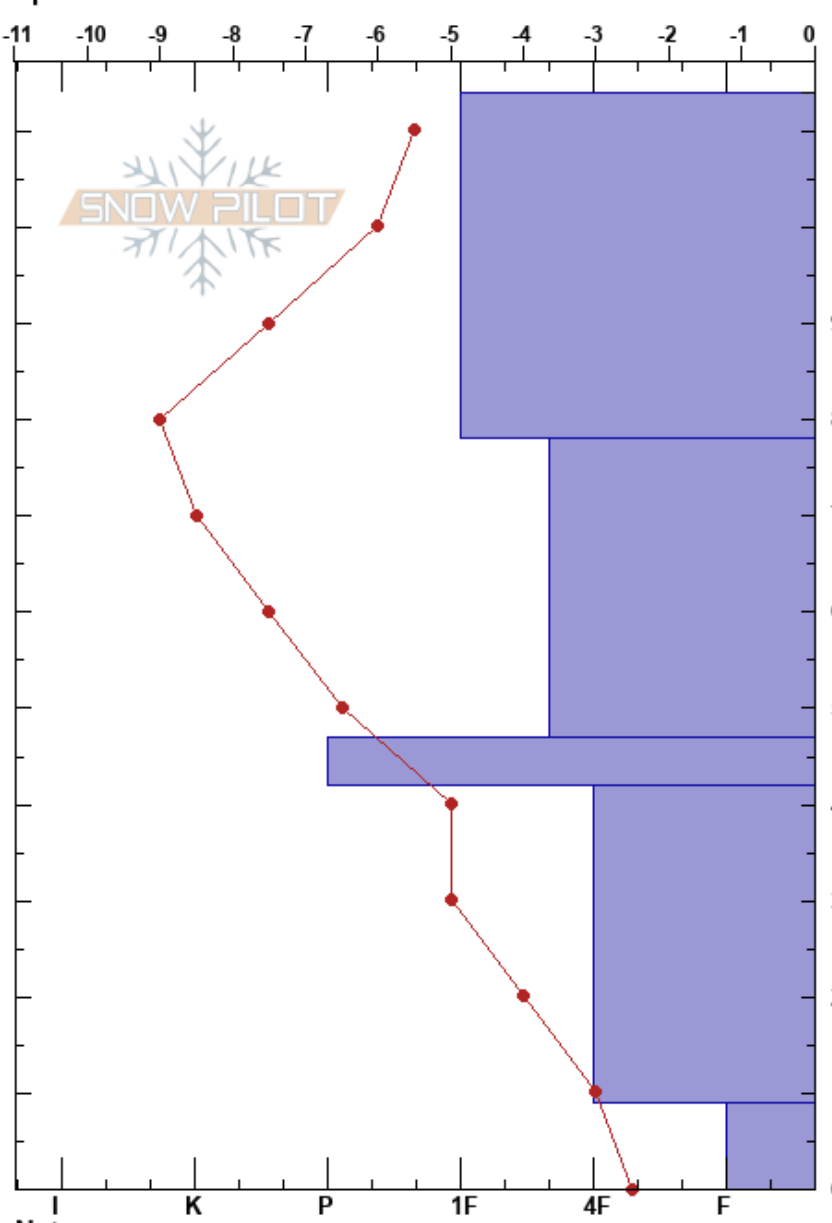

Inner Basin Bowl
 Kachina Peaks
 AZ
 Elevation: 3627 m
 Aspect: NE
 Specifics:

Nate Moody
 02/17/2018 - 1:51pm
 Co-ord: 35.33025N, -111.67762W
 Slope Angle: 33°
 Wind Loading: previous

Stability:
 Air Temperature: 6.1°C
 Sky Cover: FEW
 Precipitation: NO
 Wind: Calm

HS:114
 PF:10
 114-78cm:Problematic layer

Form	Crystal		ρ kg/m ³	Stability tests & Layer comments
	Size	Moisture		
/ (●)	0.5-1	D		
/ (●)	1			← CT10, Q2 @78cm ← CT12, Q2 @78cm ← ECTP7 @78cm
♡	2			
⊖	1.5-2			
□	3			

Notes: Heavily loaded in starting zone for path