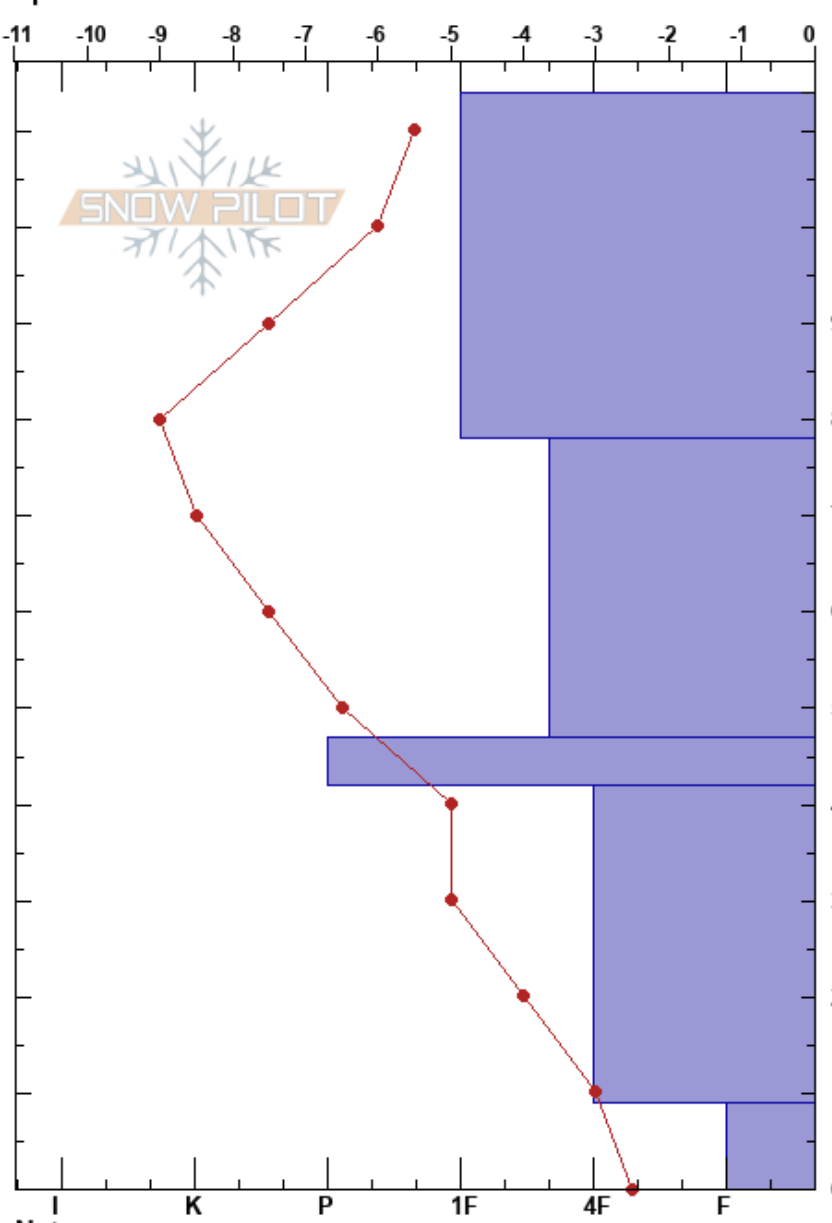

Inner Basin Bowl
 Kachina Peaks
 AZ
 Elevation: 3627 m
 Aspect: NE
 Specifics:

Nate Moody
 02/17/2018 - 1:51pm
 Co-ord: 35.33025N, -111.67762W
 Slope Angle: 33°
 Wind Loading: previous

Stability:
 Air Temperature: 6.1°C
 Sky Cover: FEW
 Precipitation: NO
 Wind: Calm

HS:114
 PF:10
 114-78cm:Problematic layer

Form	Crystal		Moisture	ρ kg/m ³	Stability tests & Layer comments
	Size				
/ (●)	0.5-1		D		
/ (●)	1				← CT10, Q2 @78cm ← CT12, Q2 @78cm ← ECTP7 @78cm
♡	2				
⊖	1.5-2				
□	3				

Notes: Heavily loaded in starting zone for path