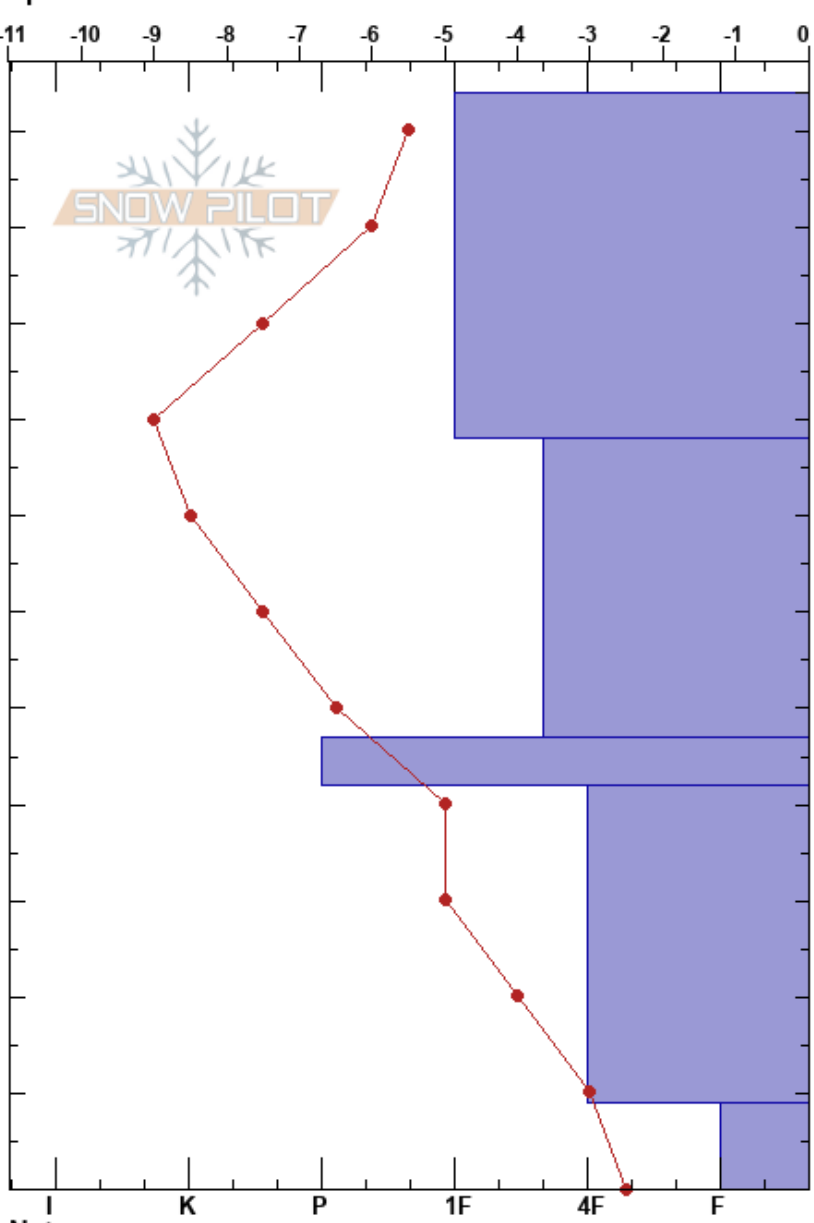

Inner Basin Bowl
 Kachina Peaks
 AZ
 Elevation: 3627 m
 Aspect: NE
 Specifics:

Nate Moody
 02/17/2018 - 1:51pm
 Co-ord: 35.33025N, -111.67762W
 Slope Angle: 33°
 Wind Loading: previous

Stability: **HS:114**
 Air Temperature: 6.1°C PF:10 114-78cm:Problematic layer
 Sky Cover: FEW
 Precipitation: NO
 Wind: Calm

Form	Crystal		ρ kg/m ³	Stability tests & Layer comments
	Size	Moisture		
/ (●)	0.5-1	D		
/ (●)	1			← CT10, Q2 @78cm ← CT12, Q2 @78cm ← ECTP7 @78cm
♡	2			
⊖	1.5-2			
□	3			

Notes: Heavily loaded in starting zone for path