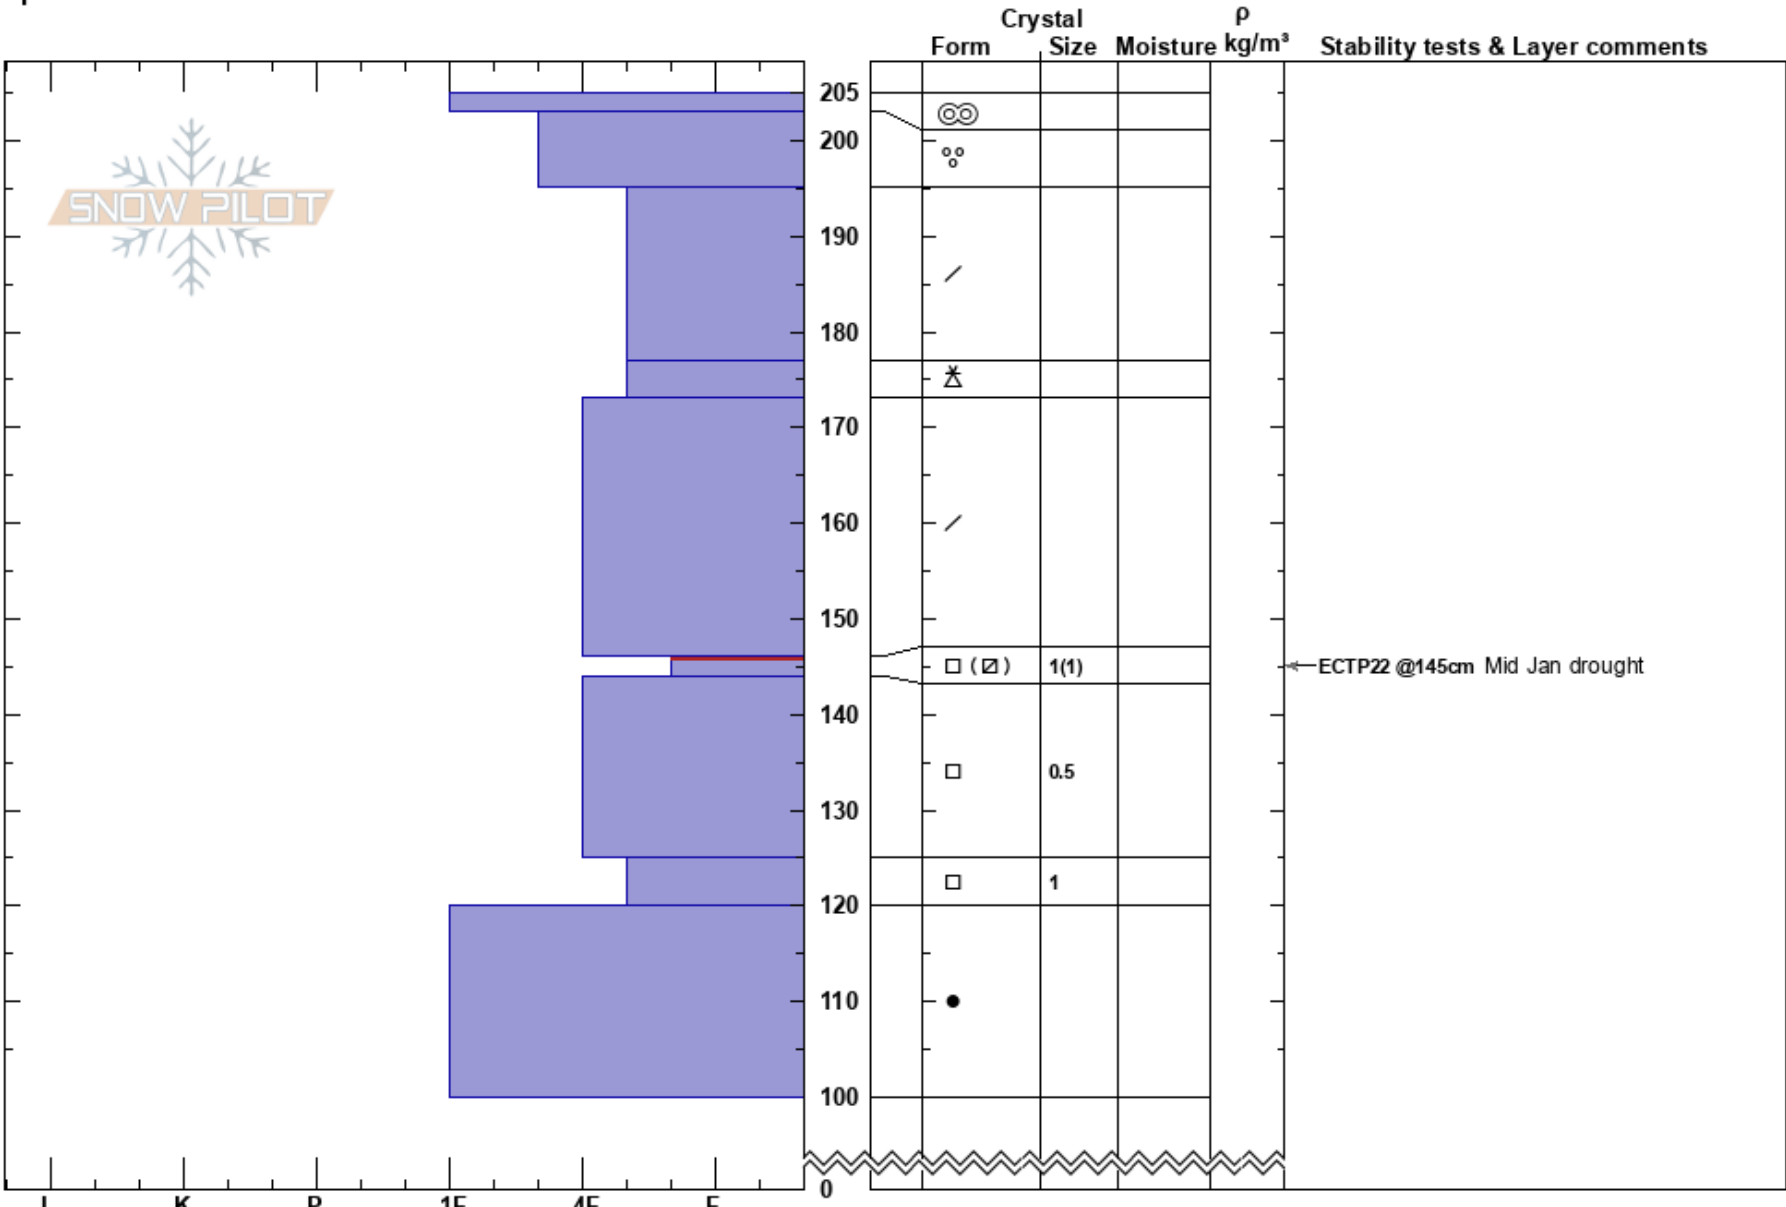

Snake River Canyon  
 Snake River Range  
 WY  
 Elevation: 7700 ft  
 Aspect: NE  
 Specifics:

Alex Drinkard  
 02/03/2025 - 1:00pm  
 Co-ord: 43.21391N, -110.94452W  
 Slope Angle: 25°  
 Wind Loading: previous

Stability:  
 Air Temperature:  
 Sky Cover: BKN  
 Precipitation: NO  
 Wind: SW Moderate

HS:205  
 PF:50 146-144cm:Problematic layer  
 PS:10

Notes: