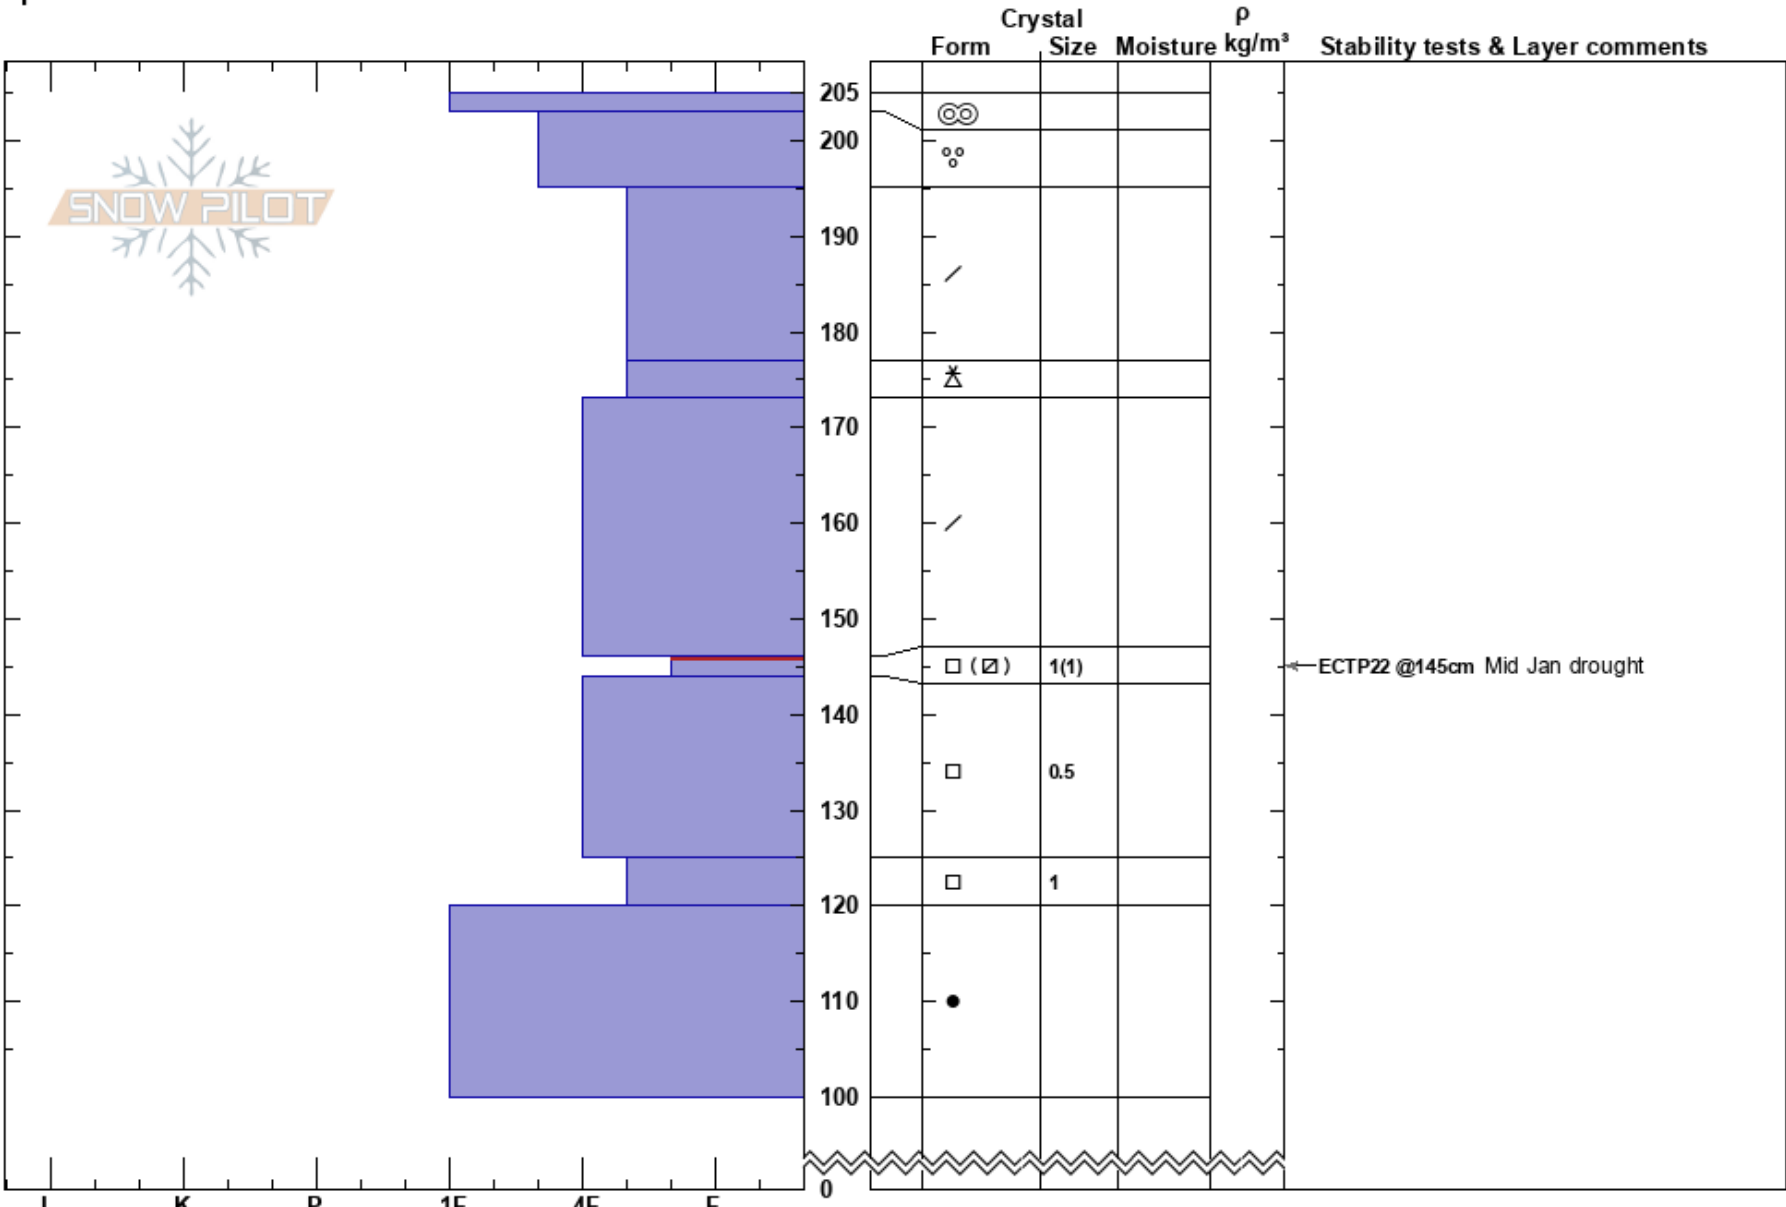

Snake River Canyon
 Snake River Range
 WY
 Elevation: 7700 ft
 Aspect: NE
 Specifics:

Alex Drinkard
 02/03/2025 - 1:00pm
 Co-ord: 43.21391N, -110.94452W
 Slope Angle: 25°
 Wind Loading: previous

Stability:
 Air Temperature:
 Sky Cover: BKN
 Precipitation: NO
 Wind: SW Moderate

HS:205
 PF:50 146-144cm:Problematic layer
 PS: 10

Notes: