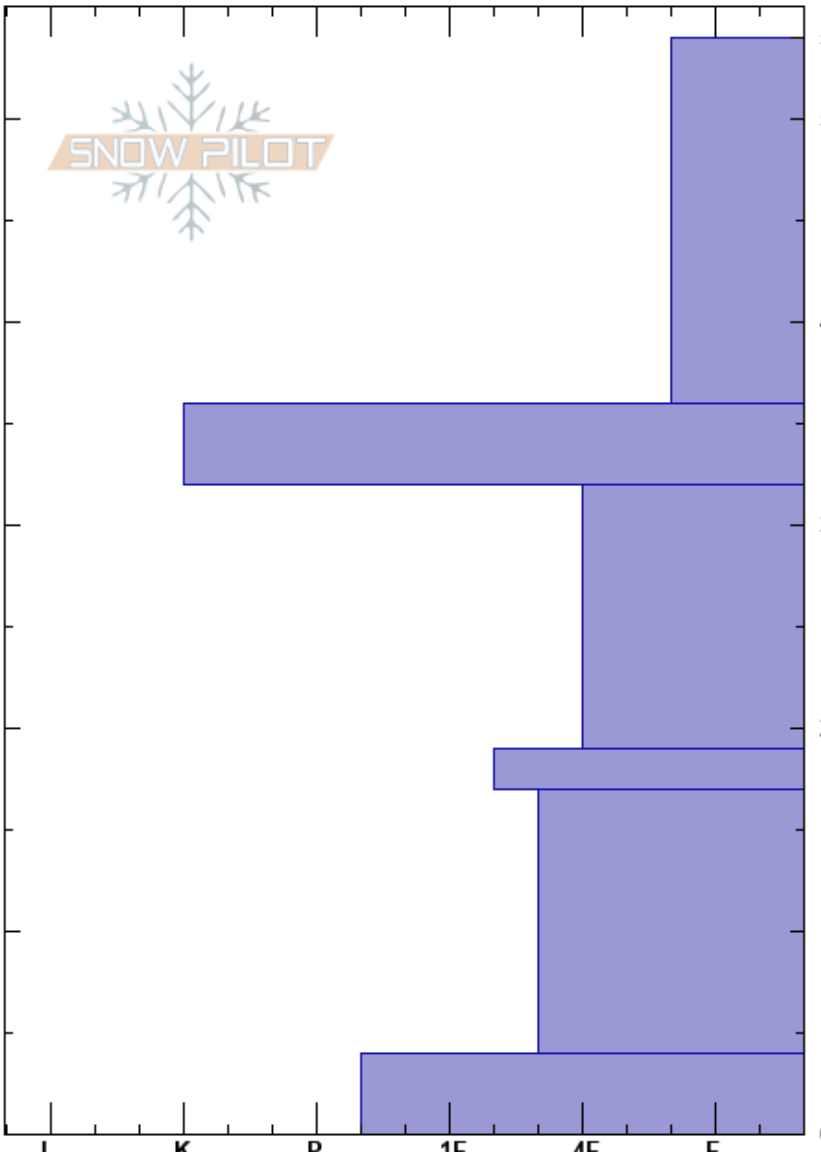

Below Showoff
 La Sal Mountains
 UT
Elevation: 10270 ft
Aspect: 233°
Specifics:

Dave Garcia
 02/03/2025 - 1:15pm
Co-ord: 38.45494N, -109.25568W
Slope Angle:
Wind Loading:

Stability:
Air Temperature:
Sky Cover: FEW
Precipitation:
Wind: SW Light Breeze

HS:54
Layer Notes:
 54-36cm:Problematic layer

Crystal Form	Crystal Size	Moisture	ρ kg/m ³	Stability tests & Layer comments
☐	2	M		
⊙⊙				
☐	3	D		
^	4	D-M		
☐				

Notes: