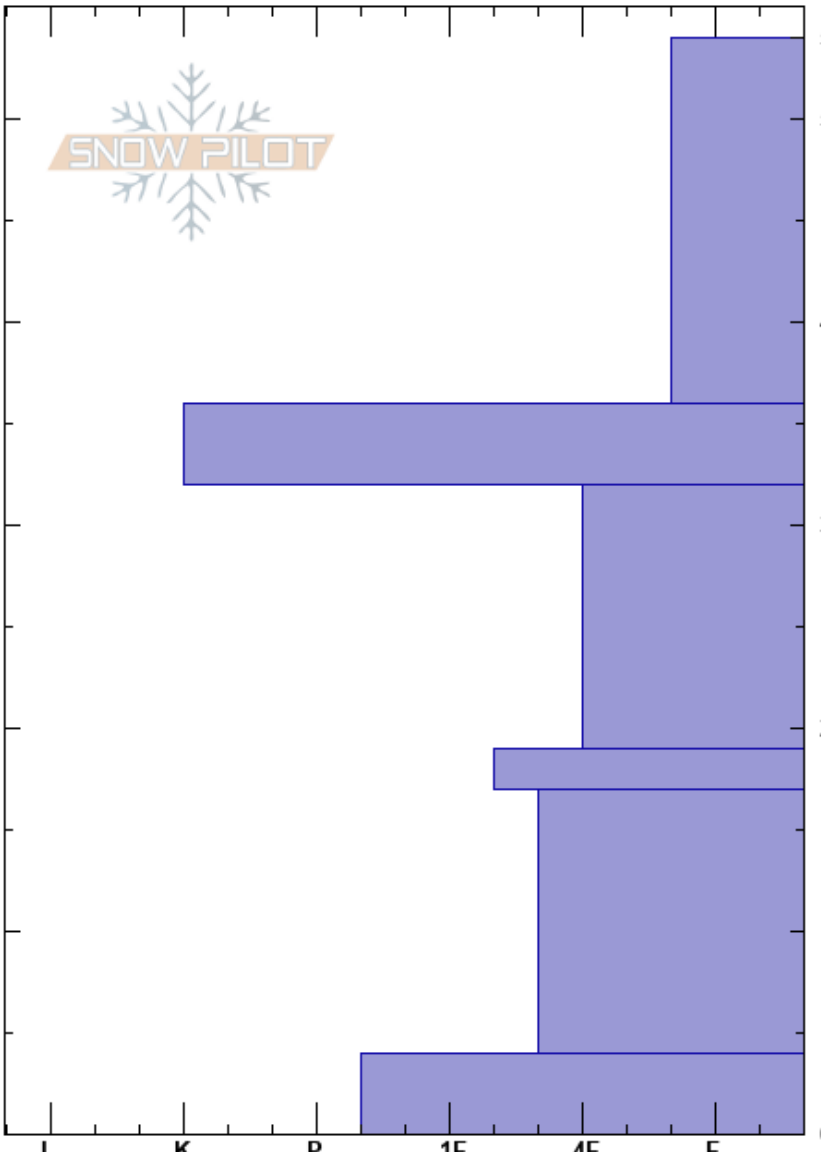

Below Showoff
 La Sal Mountains
 UT
Elevation: 10270 ft
Aspect: 233°
Specifics:

Dave Garcia
 02/03/2025 - 1:15pm
Co-ord: 38.45494N, -109.25568W
Slope Angle:
Wind Loading:

Stability:
Air Temperature:
Sky Cover: FEW
Precipitation:
Wind: SW Light Breeze

HS:54
Layer Notes:
 54-36cm:Problematic layer

Crystal Form	Crystal Size	Moisture	ρ kg/m ³	Stability tests & Layer comments
∅	2	M		
⊗				
□	3	D		
∧	4	D-M		
▣				

Notes: