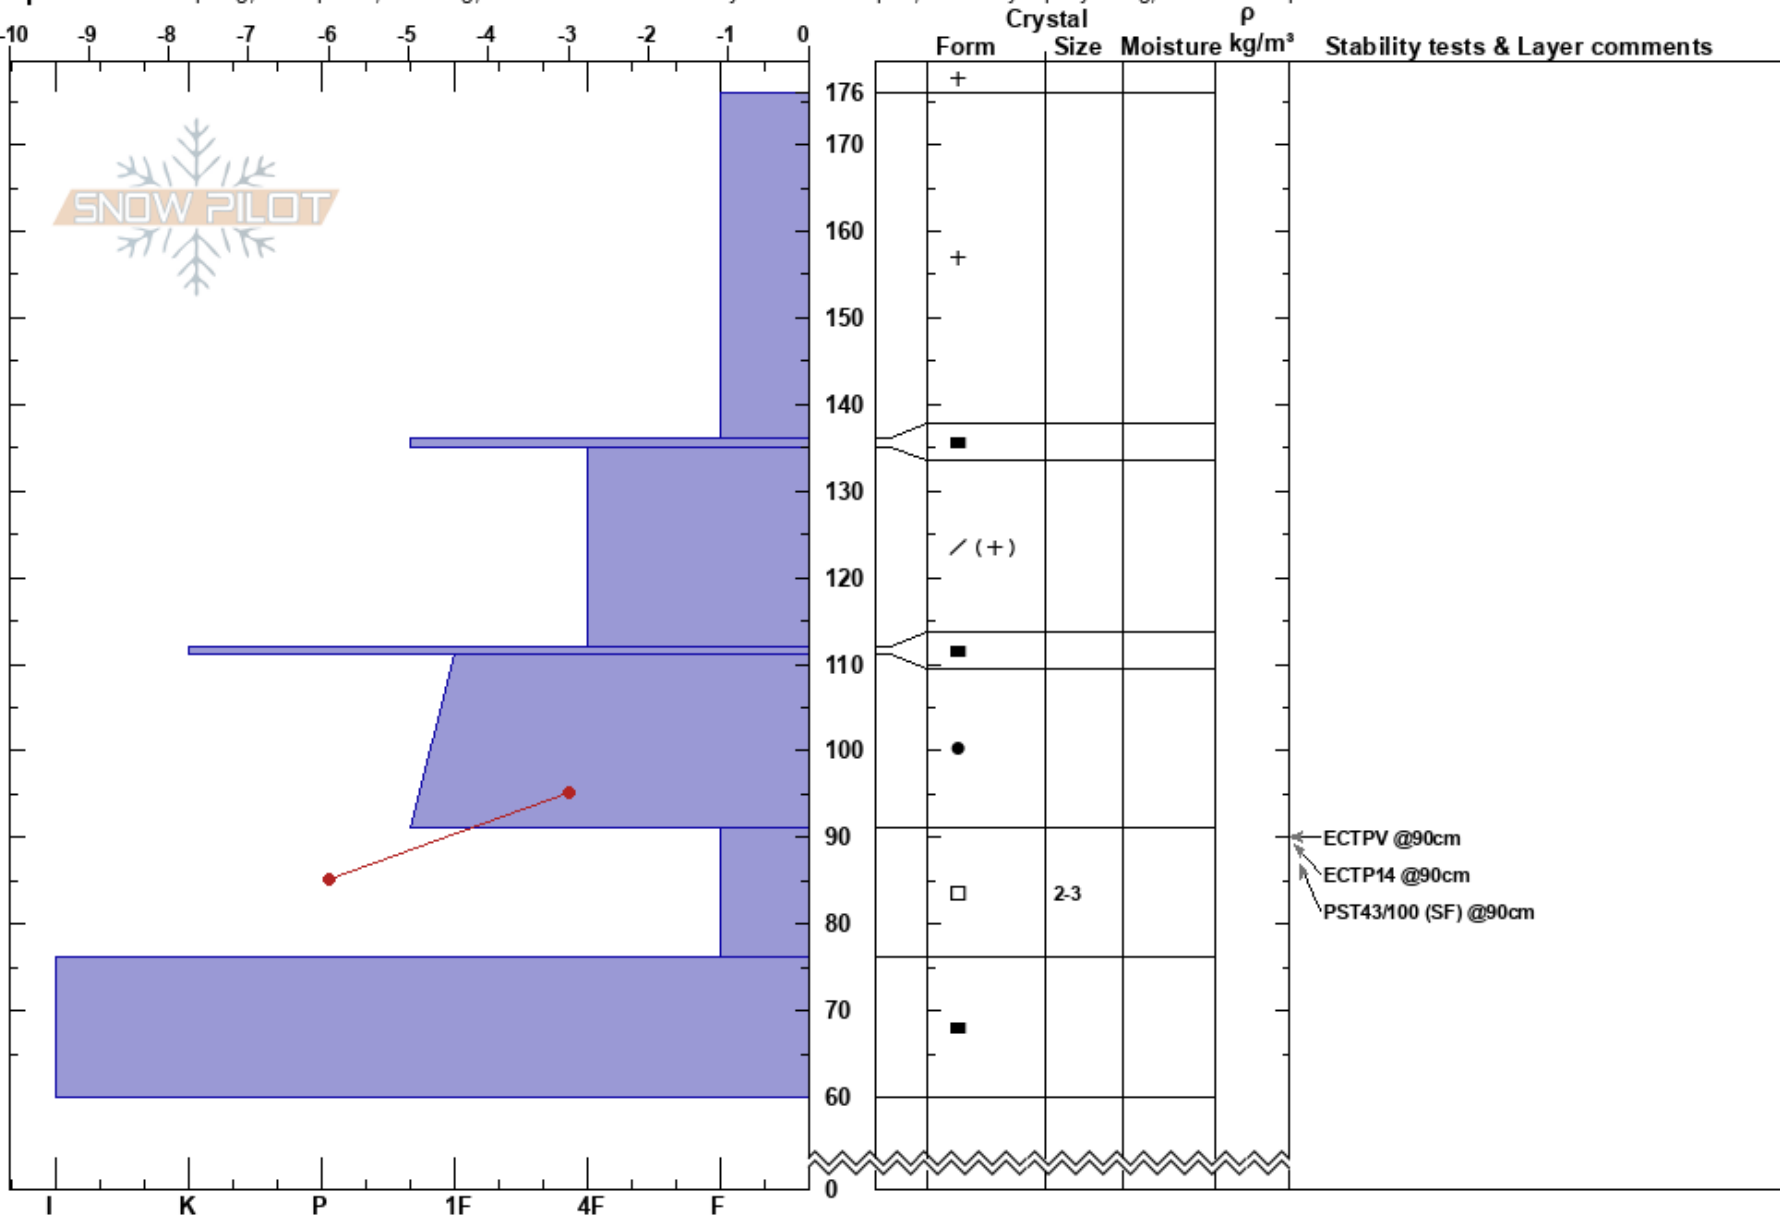

Parks Creek
 Mt. Shasta
 CA
 Elevation: 6700 ft
 Aspect: 300°

Cory Beattie
 02/03/2025 - 12:00pm
 Co-ord: 41.36256N, -122.54904E
 Slope Angle: 25°
 Wind Loading: yes

Stability: Very Poor
 Air Temperature: -2°C
 Sky Cover: OVC
 Precipitation: S2
 Wind: SW Moderate

HS:176
 PF:106 91-76cm:Problematic layer
 PS:60

Specifics: Collapsing, widespread; Cracking; Recent avalanche activity on similar slopes; Instability rapidly rising; We skied slope

Notes: