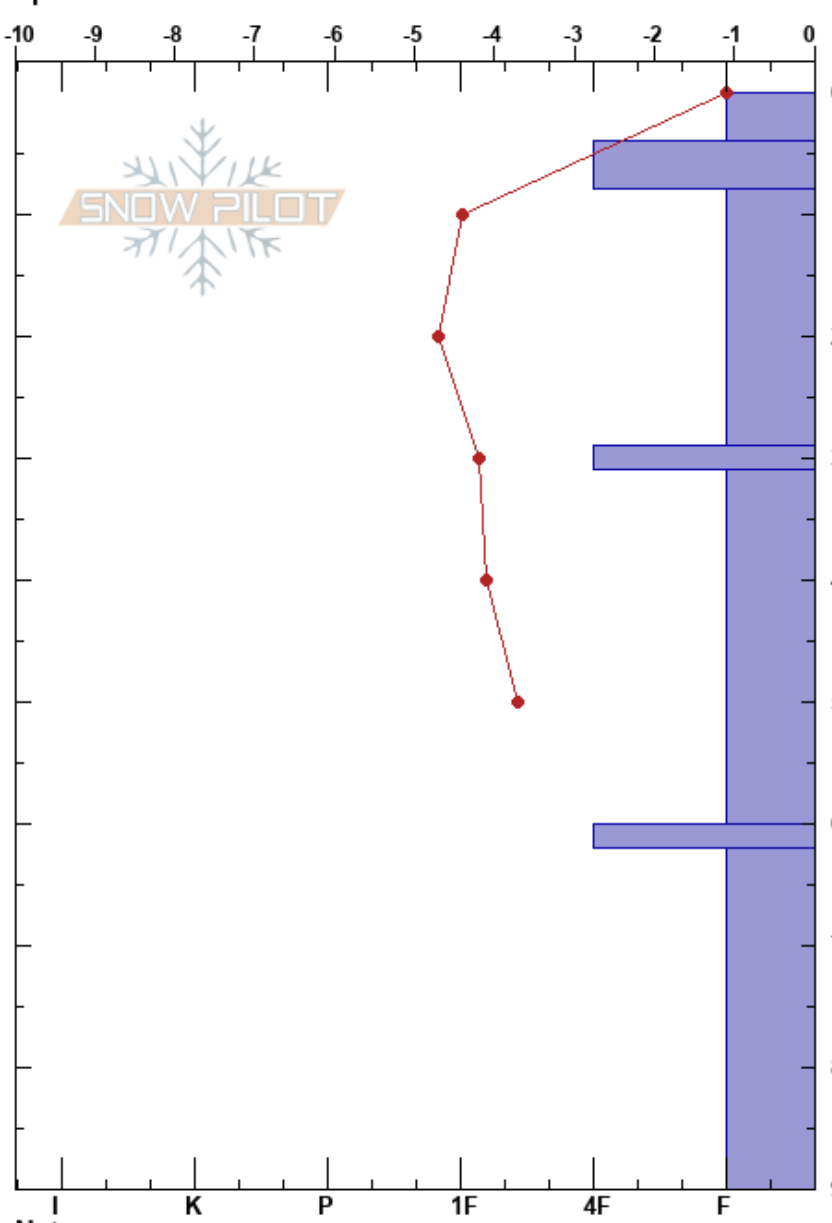

Smithereens
 Aspen highlands
 CO
Elevation: 11405 ft
Aspect: NW
Specifics:

Zachariah Benevento-Zahner
 02/03/2025 - 1:09pm
Co-ord: 39.14387N, -106.87246E
Slope Angle: 35°
Wind Loading: previous

Stability:
Air Temperature: 1.2°C
Sky Cover: OVC
Precipitation: NO
Wind: W Moderate

HS:90
PF:70
PS:20
 60-62cm: Problematic layer

Form	Crystal		ρ kg/m ³	Stability tests & Layer comments
	Size	Moisture		
/	0.5	D-M		
/	0.5	D		
□	1	D		
■ (□)	1	D		
□	2	D		
■ (□)	1.5	D		
□	3	D		

ECTX
 CTN

Notes: