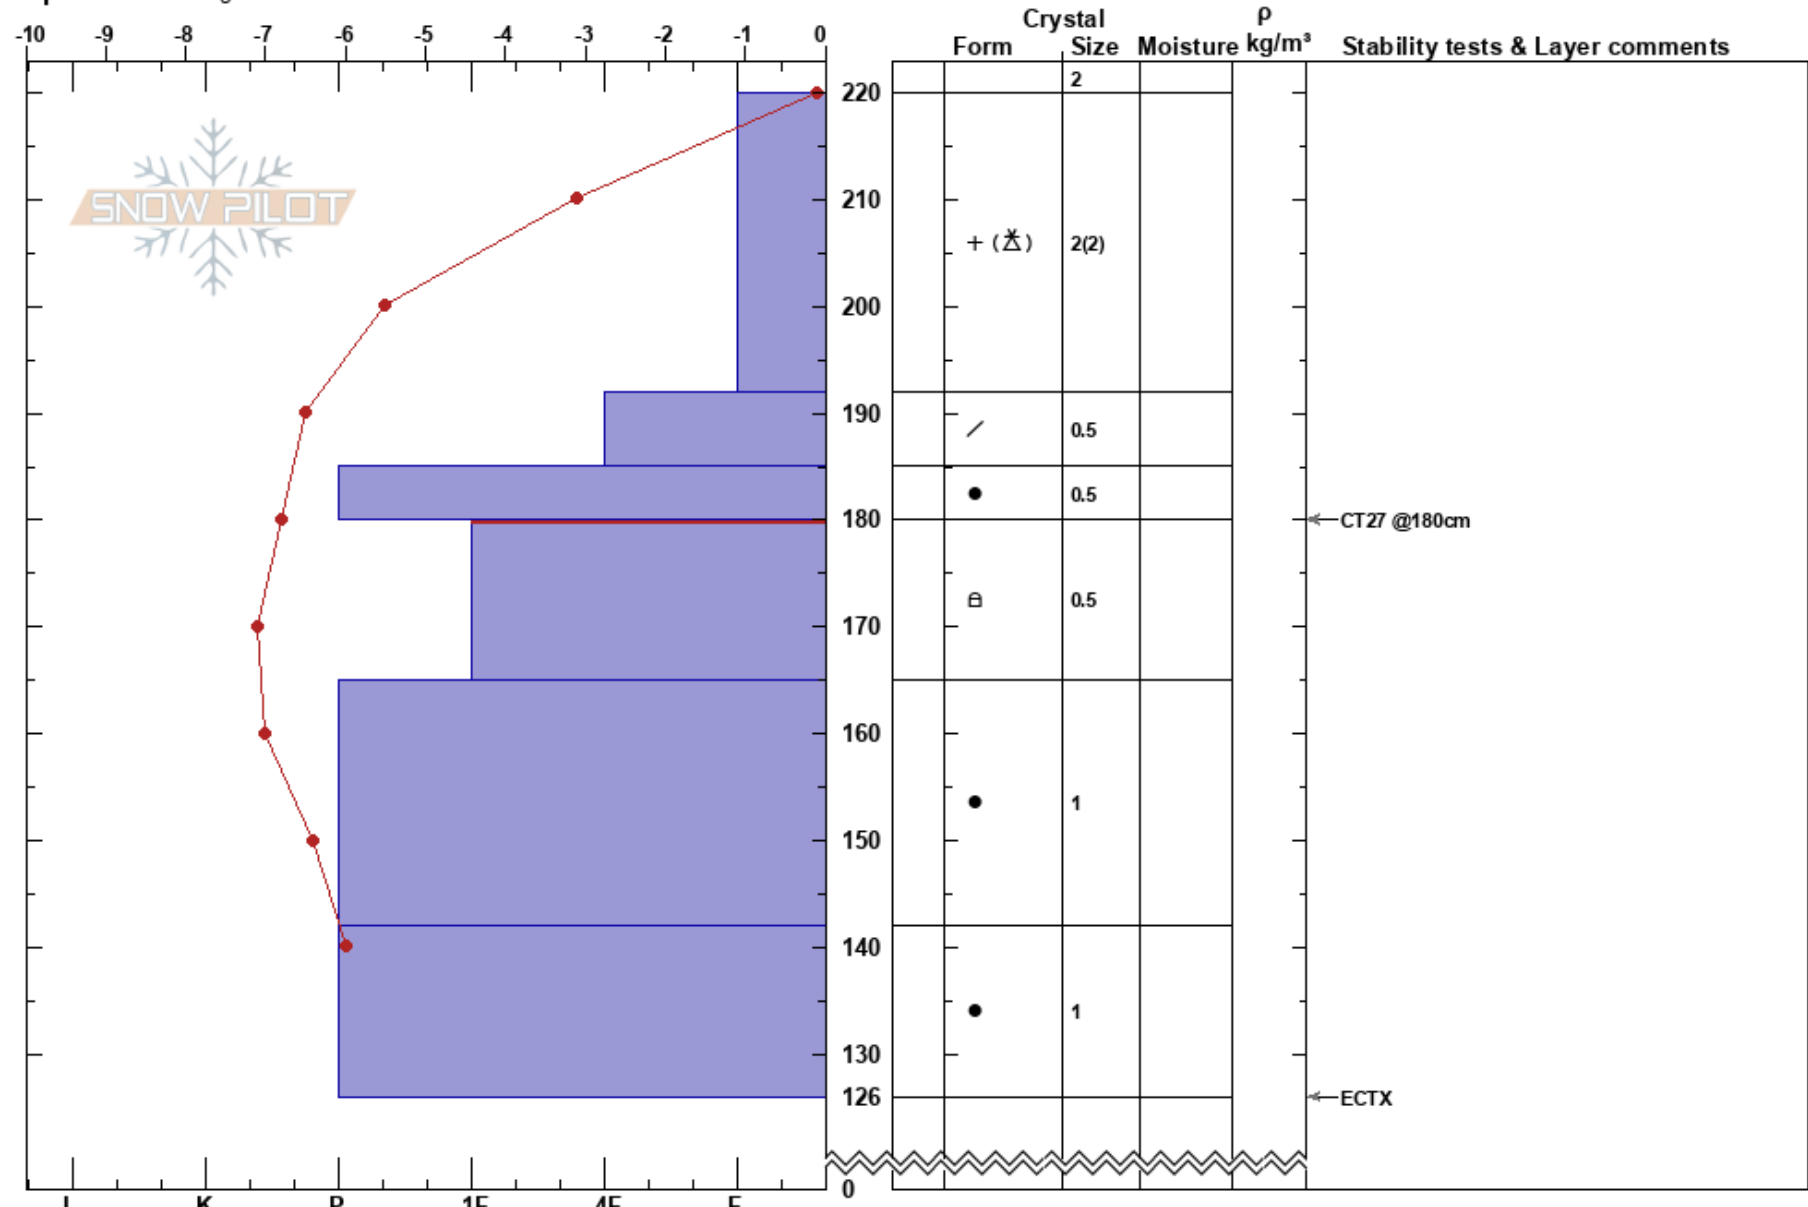

Top of WB Gondli  
 Park Range  
 CO  
**Elevation:** 10370 ft  
**Aspect:** 11°  
**Specifics:** Pit dug in a Ski Area

Steamboat Ski Patrol  
 02/03/2025 - 12:00pm  
**Co-ord:** 40.44921N, -106.74868W  
**Slope Angle:** 7°  
**Wind Loading:**

**Stability:**  
**Air Temperature:** -0.1°C  
**Sky Cover:** OVC  
**Precipitation:** NO  
**Wind:**

**HS:**220  
**Layer Notes:**  
 180-165cm:Problematic layer

Notes: