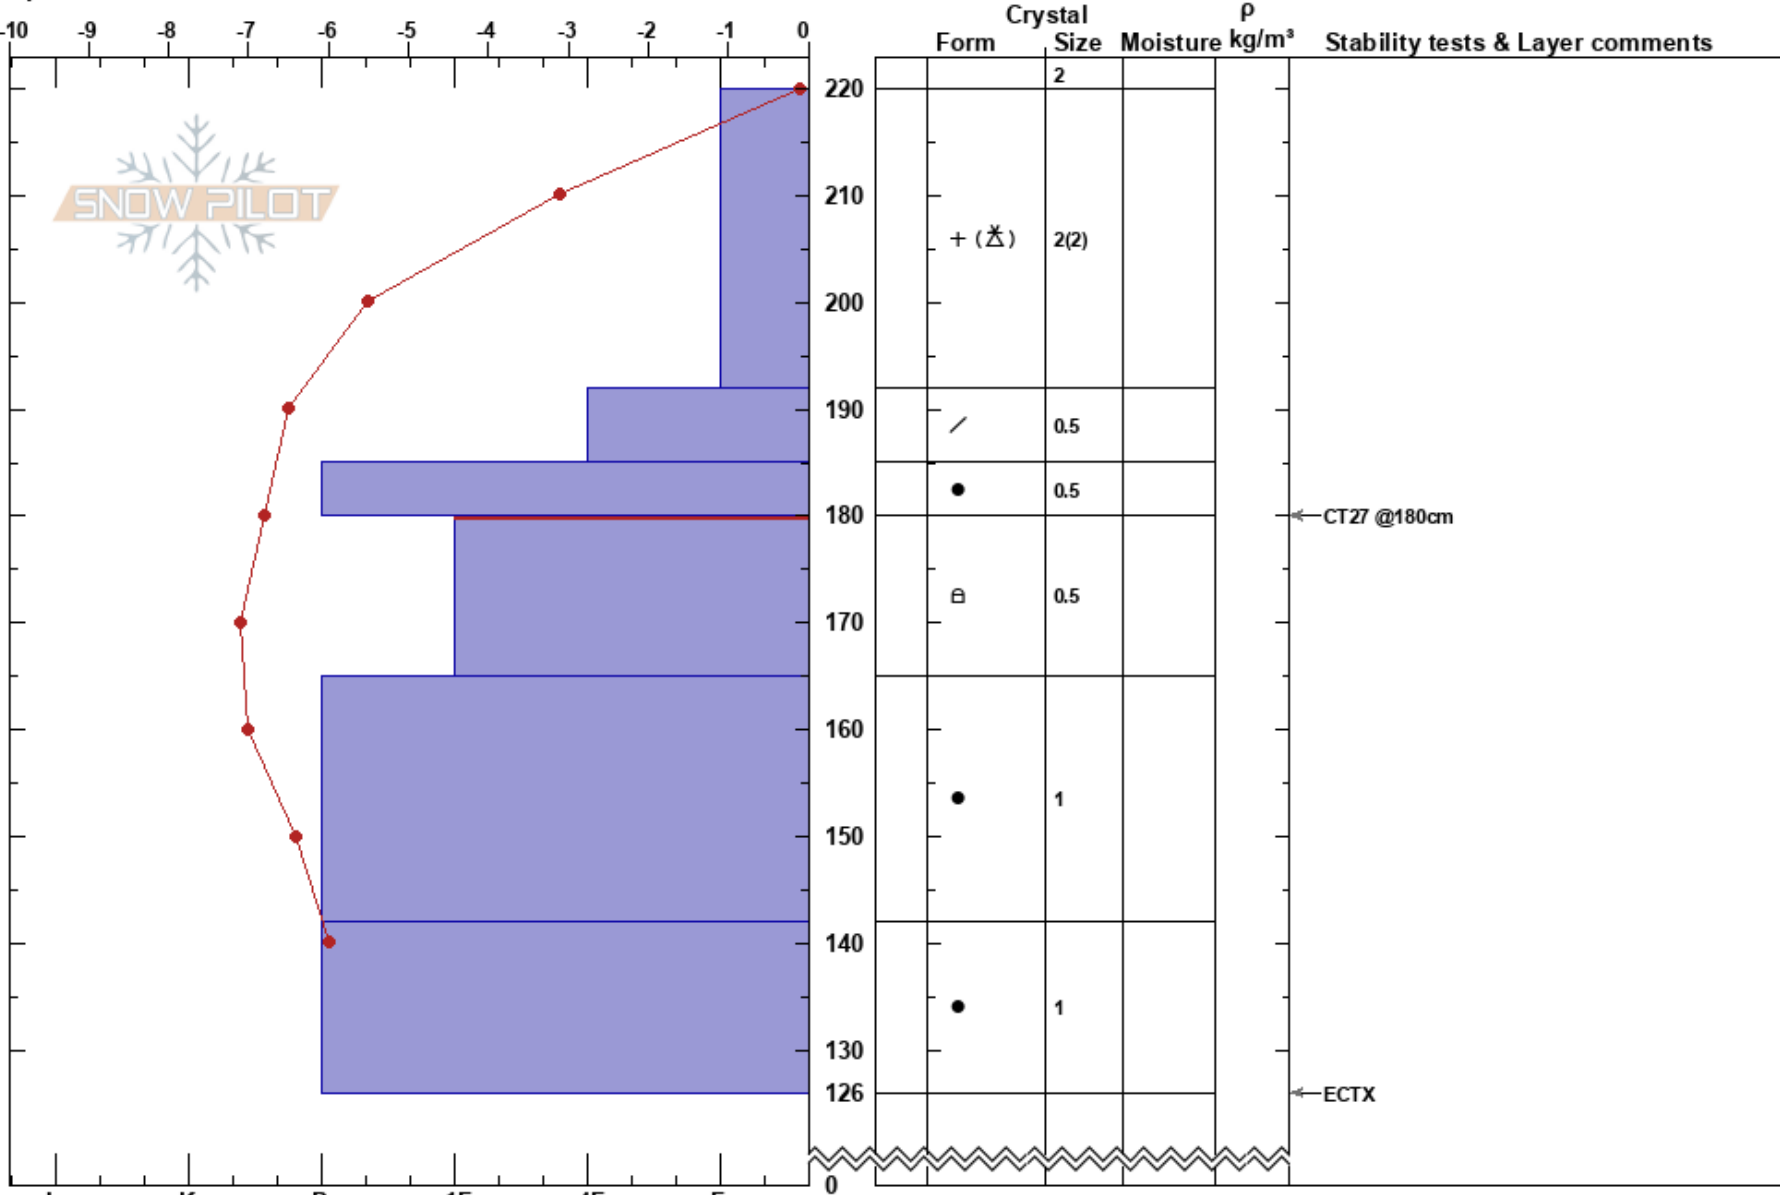

Top of WB Gondoli

Steamboat Ski Patrol

Stability:

HS:220

Layer Notes:

Park Range

02/03/2025 - 12:00pm

Air Temperature: -0.1°C

180-165cm: Problematic layer

CO

Co-ord: 40.44921N, -106.74868W

Sky Cover: OVC

Elevation: 10370 ft

Slope Angle: 7°

Precipitation: NO

Aspect: 11°

Wind Loading:

Wind:

Specifics: Pit dug in a Ski Area

Notes:

I

K

P

1F